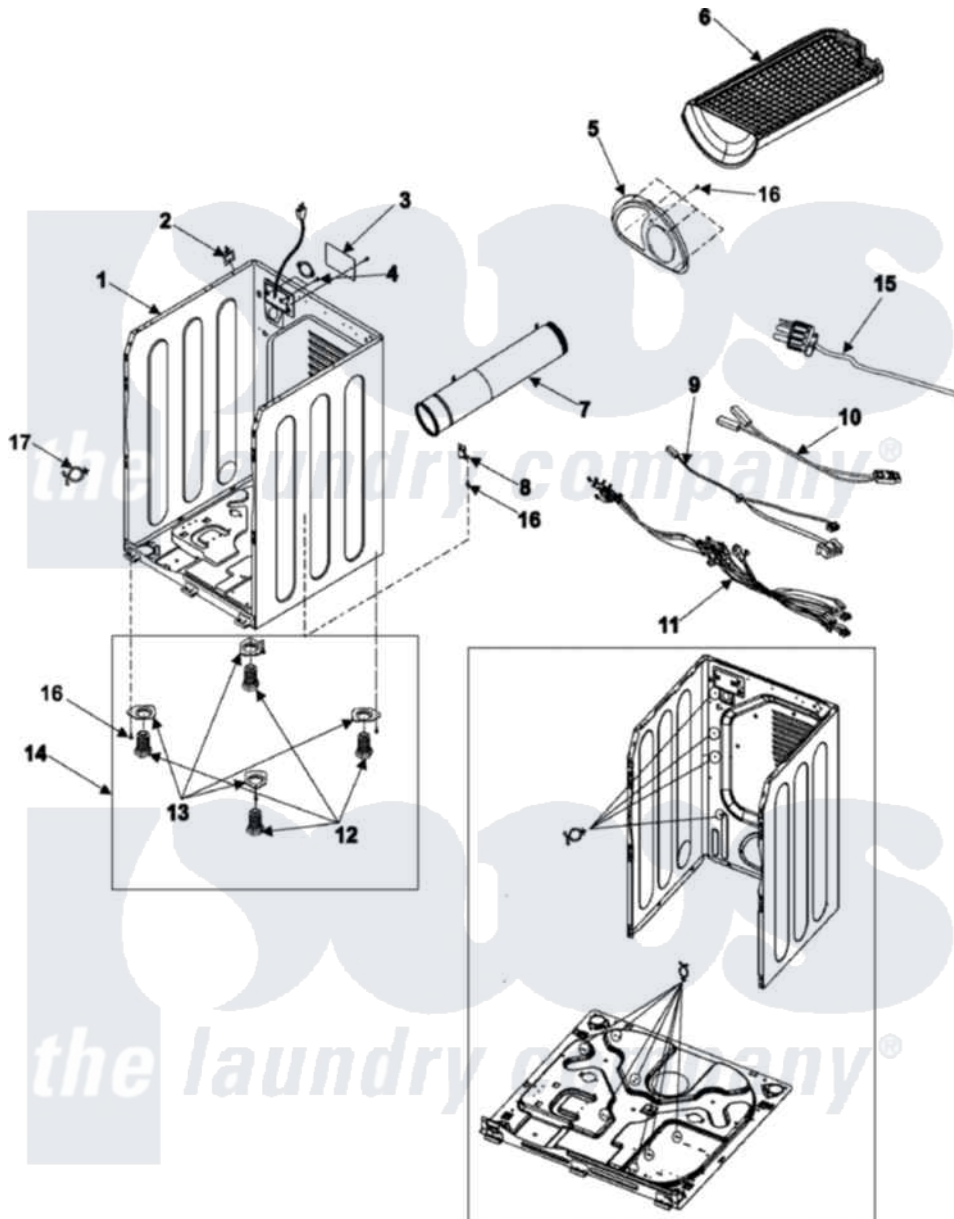

Samsung DV3C6BGW 02 - CABINET

Placement of Wire Ties

Samsung [Residential Samsung DV3C6BGW Dryer Parts](#) Parts Diagram 02 - CABINET

[Click on the part number to view part](#)

Item	Original Part Number	Replaced By	Status	Part Description
1	DC97-07516B	35001170		Assembly-Frame White
2	DC61-60074A	35001171		Clamper-Wire Saddle
3	DC97-08855A	35001157		Cover, Terminal Block
4	6002-000231		Not Available	Screw-Tapping (5)
5	DC63-00534B	35001201		Cover-Back
6	DC61-01522A		Not Available	DIE-RACK DRY
7	DC97-07519A	12002640		Duct, Exhaust Assembly
8	DC61-01233A	35001155		Guide-Exhaust
9	DC96-00763A	35001151		Assembly-Flat Wire Harness
10	DC96-00766A	35001164		Assembly, Wire Harness
11	DC96-00765D	35001264		Assembly, Wire Gas 6700
12	DC61-01212A	35001158		Foot, Dryer
13	DC61-01226A	35001156		Bracket, Dryer Foot
14	DC97-07514A		Not Available	ASSY-LEG
15	DC96-00038G		Not Available	ASSY-POWER CORD
16	6002-000239		Not Available	Screw-Tapping (10)