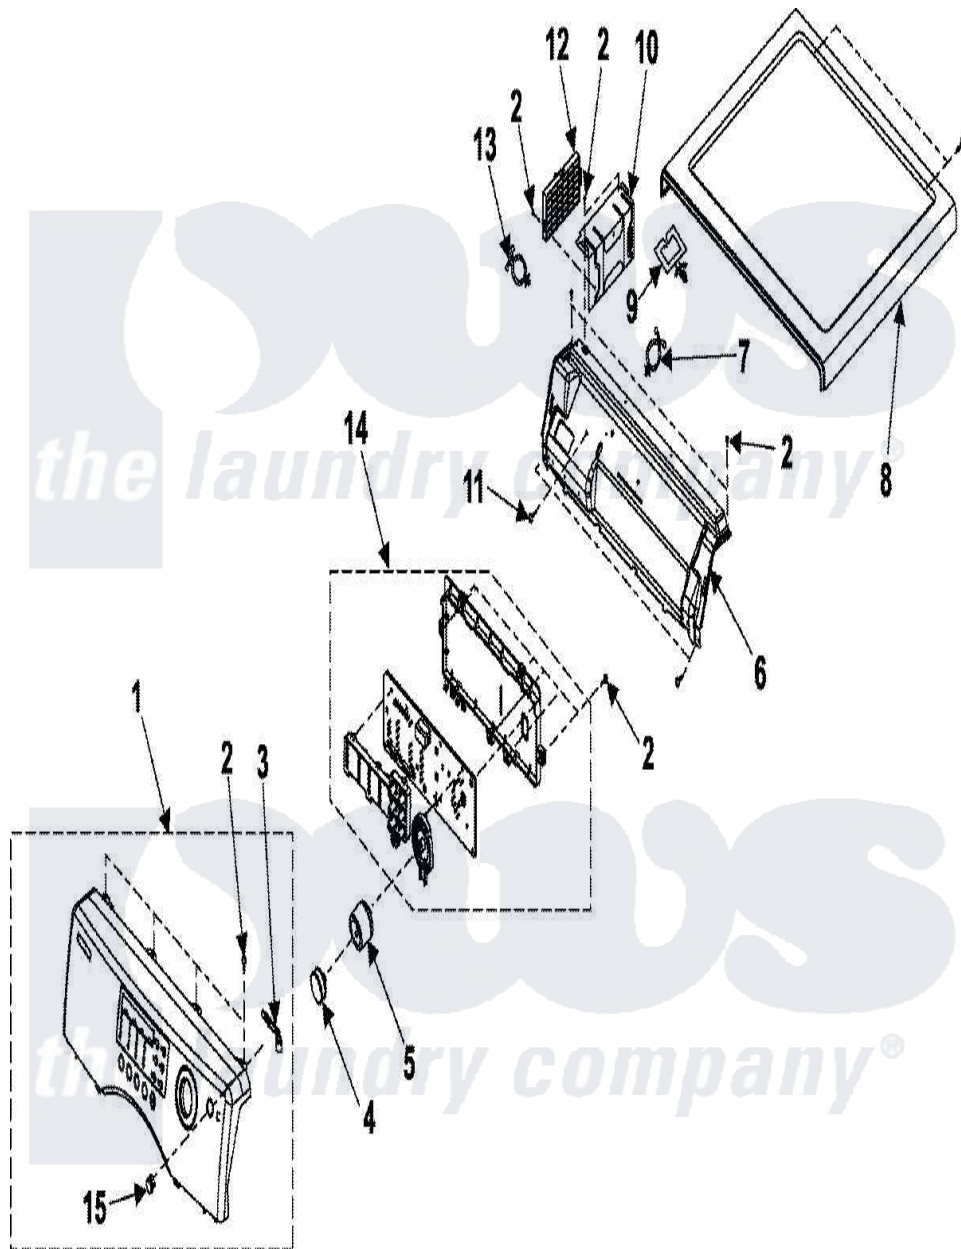

# Samsung DV3C6BGW 03 - CONTROL PANEL

Samsung [Residential Samsung DV3C6BGW Dryer Parts](#) Parts Diagram 03 - CONTROL PANEL  
 Click on the part number to view part

Item	Original Part Number	Replaced By	Status	Part Description
1	DC97-10866A		Not Available	ASSY-S.PANEL CONTROL
2	6002-000231		Not Available	Screw-Tapping (5)
3	DC66-00413A	<a href="#">34001419</a>		Lever, Power
4	DC64-01132A		Not Available	BUTTON-ENCODER
5	DC97-10526A		Not Available	ASSY-KNOB ENCODER;FRONTIER,BBY
6	Y00000000		Not Available	SEE NOTE FRAME-PLATE CURRENTLY UNAVAILABLE
7	DC61-40081A	<a href="#">M0585401</a>		Tie, Wire
8	DC63-00523A	<a href="#">35001163</a>		Cover-Top Lu
9	DC61-60074A	<a href="#">35001171</a>		Clamber-Wire Saddle
10	DC61-01229A	<a href="#">35001168</a>		Bracket, Control Board
11	<a href="#">6006-001170</a>			Screw-Tapping
12	MFS-FTDT-00		Not Available	ASSY PCB PARTS(M)
13	6502-000127		Not Available	CABLE CLAMP
14	YMFSF13DBS0		Not Available	ASSY PCB PARTS(S)
15	DC64-01105A		Not Available	BUTTON-PUSH(P)