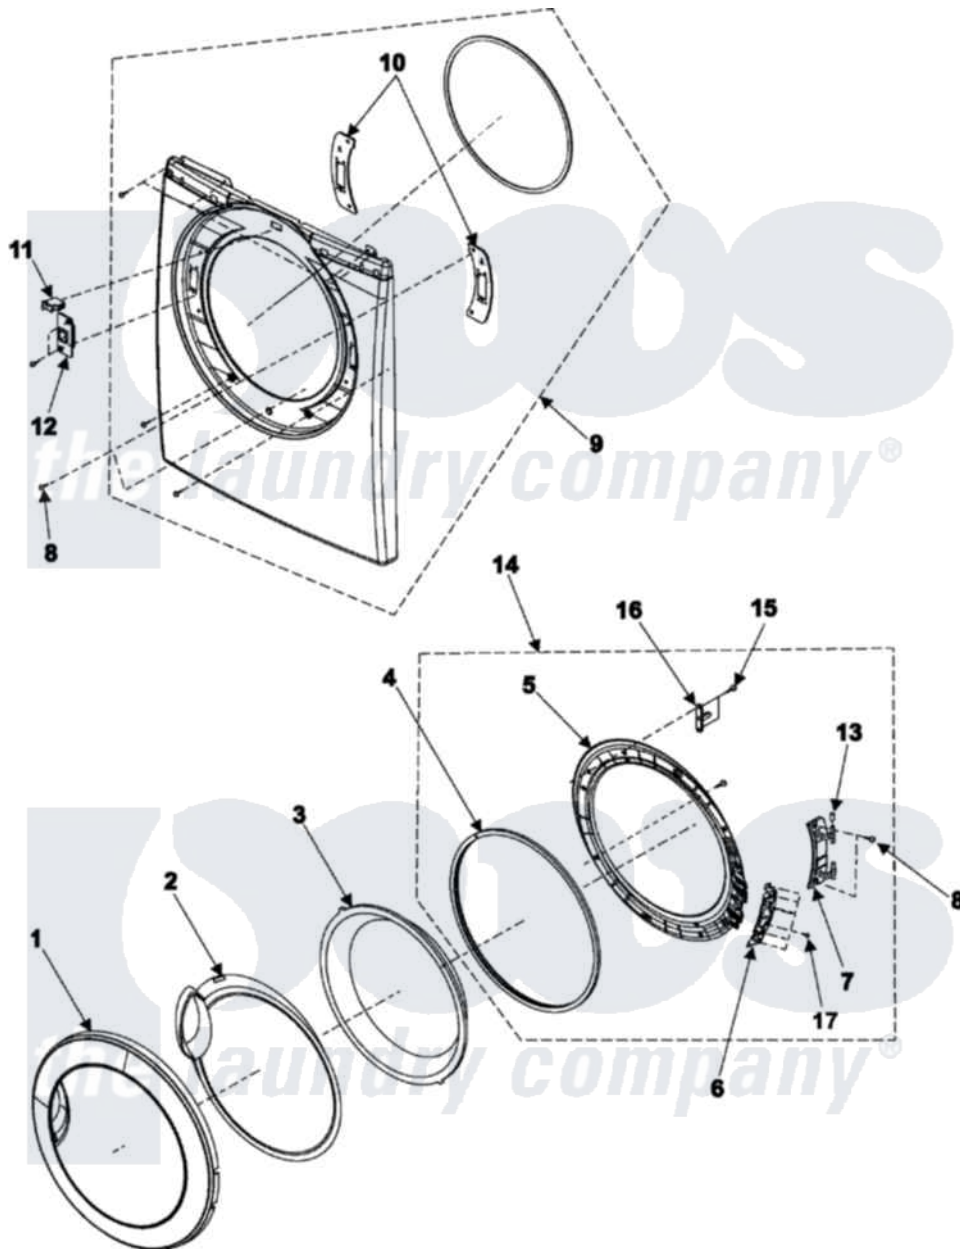

Samsung DV3C6BGW 04 - DOOR

Samsung [Residential Samsung DV3C6BGW Dryer Parts](#) Parts Diagram 04 - DOOR
 Click on the part number to view part

Item	Original Part Number	Replaced By	Status	Part Description
1	DC63-00674A		Not Available	COVER-DOOR
2	DC64-01120A	35001271		Door Safet
3	DC64-00993A	35001182		Door-Glass
4	DC62-00198B	35001250		Seal-Door
5	DC61-01523A	35001272		Holder Gla
6	Y00000000		Not Available	SEE NOTE SUPPORT-HINGE CURRENTLY UNAVAILABLE
7	DC61-01532A		Not Available	HINGE-DOOR
8	6001-001773	35001126		Screw-Machine
9	DC97-10353A			Assembly-Frame Front
10	DC61-01222A	35001129		Bracket-Hinge
11	DC64-00828A	35001125		Door-Switch
12	DC61-01239B		Not Available	HOLDER-LEVER
13	DC61-00891A	34001192		Bushing, Hinge Guide
14	DC97-10342A			Assembly-Cover Door
15	6002-000444		Not Available	SCREW-TAPPING, TH, +, 2S, M4, L14