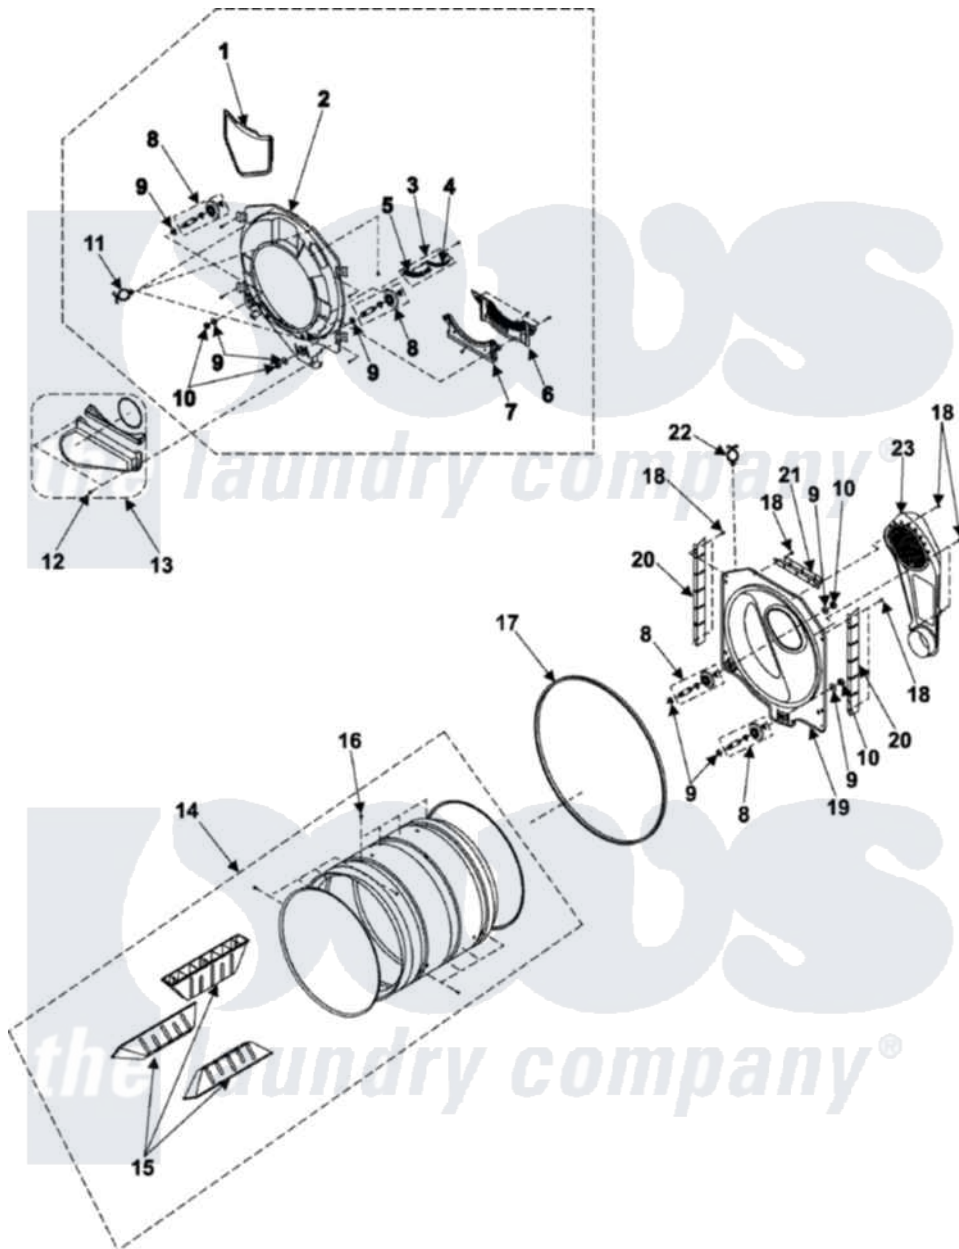

Samsung DV3C6BGW 05 - DRUM

Samsung Residential Samsung DV3C6BGW Dryer Parts Parts Diagram 05 - DRUM
 Click on the part number to view part

Item	Original Part Number	Replaced By	Status	Part Description
1	DC61-01521A	DC61-02613A		Case Filter
2	DC97-10362B		Not Available	ASSY-S.DRUM FRONT
3	DC97-08889A	35001150		Assembly-Guide Sensor
4	DC61-01231A	35001241		Plate-Sensor
5	DC61-01235A		Not Available	GUIDE-SENSOR
6	DC63-00675A		Not Available	COVER-FILTER(B)
7	DC63-00538A	35001144		Cover-Filter
8	DC97-07523A	W10177428		Assembly, Roller-Support
9	DC60-60060A	35001133		Washer, Support
10	DC60-50145A	23001661		Nut M10
11	6046-000310			Stand Off
12	6002-000231		Not Available	Screw-Tapping (5)
13	DC97-07526A	35001140		Assembly, Lint Duct
14	DC97-07520B	35001238		Assembly-Drum Wrapper
15	DC66-00436A		Not Available	DRUM-LIFTER
16	6002-001204		Not Available	SCREW-TAPPING

17	6602-001314	W10205415	Belt
18	6002-000239		Not Available
19	DC66-00411A	35001239	Screw-Tapping (10)
20	DC61-01238A	35001145	Drum-Back
21	DC61-01237A	35001146	Bracket, Upper Rear Bulkhead
22	DC61-40081A	M0585401	Channel Bracket, Rear Bulkhead
23	DC97-07521C	35001240	Tie, Wire
			Assembly, Air-Duct