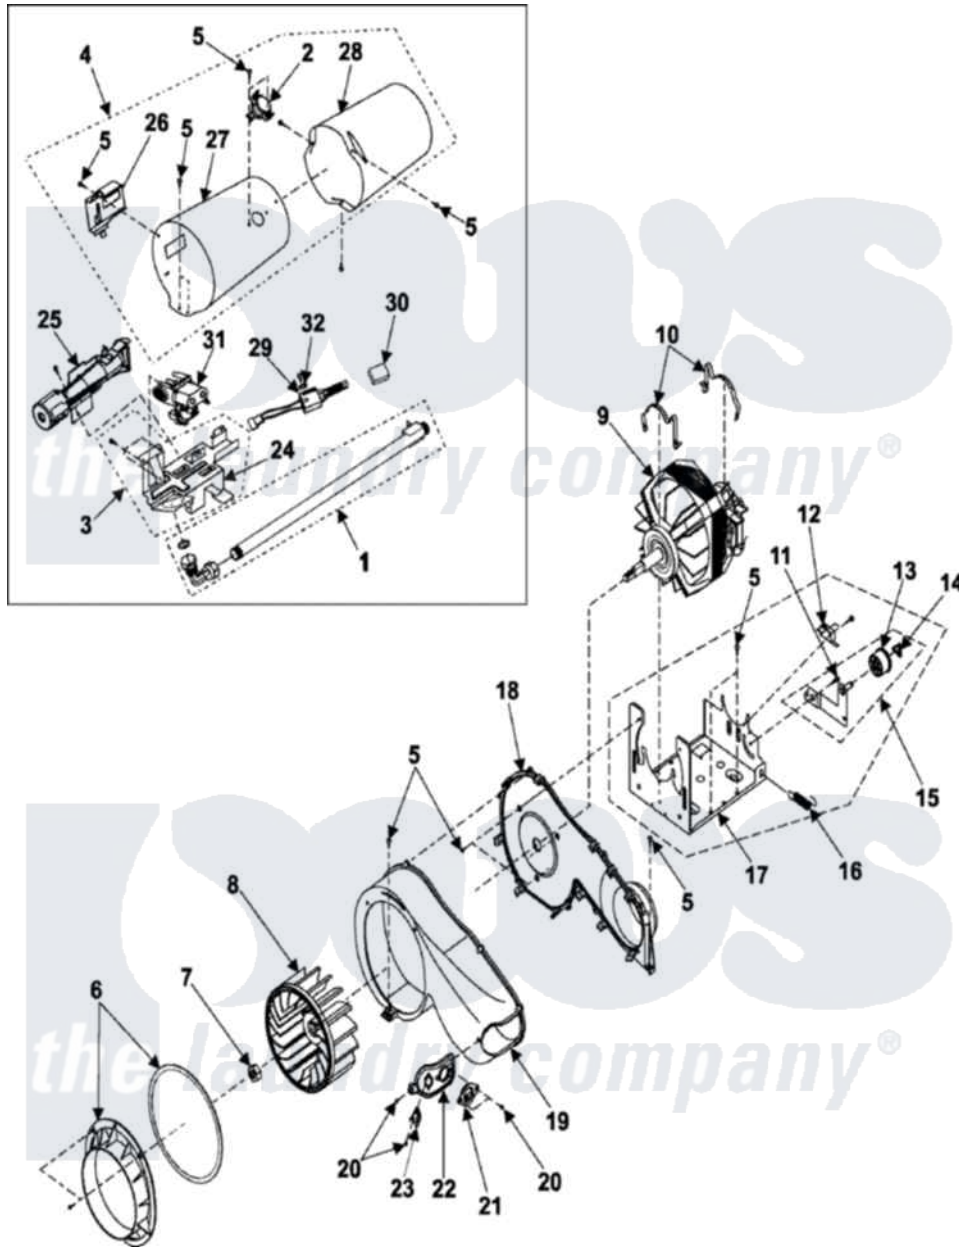

Samsung DV3C6BGW/XAA 01 - BLOWER/HEATER/MOTOR

Samsung Residential Samsung DV3C6BGW/XAA Dryer Parts Parts Diagram 01 - BLOWER/HEATER/MOTOR
 Click on the part number to view part

Item	Original Part Number	Replaced By	Status	Part Description
1	DC99-00507A	35001093		Pipe-Assembly
2	DC47-00017A	35001192		Thermostat
3	DC96-00806A		Not Available	ASSY-BRACKET BURNER
4	DC97-07602B	35001224		Bulkhead-Front
5	6002-000231		Not Available	Screw-Tapping (5)
6	DC97-07895A	35001090		Assembly-Duct Connector
7	6021-001201	35001079		Nut-Inch
8	DC67-00180A	35001220		Wheel- Blower
9	DC31-00055A	35001080		Assembly, Motor 60 Hz
10	DC61-01214A	35001081		Clamp, Motor
11	6009-001342		Not Available	SCREW-SPECIAL;TH,+,M5,L11,ZPC
12	3405-001077	35001082		Switch, Broken Belt
13	DC97-07509B	35001086		Pulley Assembly
"	DC66-00402A		Not Available	ROLLER-IDLER
"	DC66-00401A		Not Available	SHAFT-IDLER
14	DC61-01228A	35001084		Holder-Shaft

15	DC96-00882B	12002777	Bracket-ID
16	DC61-01215A	12002777	Bracket-ID
17	DC61-01213A	35001106	Bracket-Motor
18	DC61-01241A	35001088	Blower-Housing Rear
19	DC63-00536A	Not Available	COVER-DUCT FAN
20	6002-000470	Not Available	Screw-Tapping (4)
21	DC32-00007A	35001191	Thermistor
22	DC61-01240A	35001105	Bracket-Thermistor
23	DC47-00016A	35001087	Thermostat
24	DC61-01232A	35001103	Bracket-Burner
25	DC62-00200A	35001095	Tube-Burner
26	DC32-00008A	338906	Radiant, Sensor
27	DC67-00136B	35001225	Duct-Cone
28	DC67-00137B	35001249	Duct-Cone
29	DC47-00022A	33002789	Igniter Assembly
30	DC63-00623A	35001117	Absorber-Ignitor
31	DC62-00201A	35001190	Valve-Gas
32	6021-001130		Nut-Circular