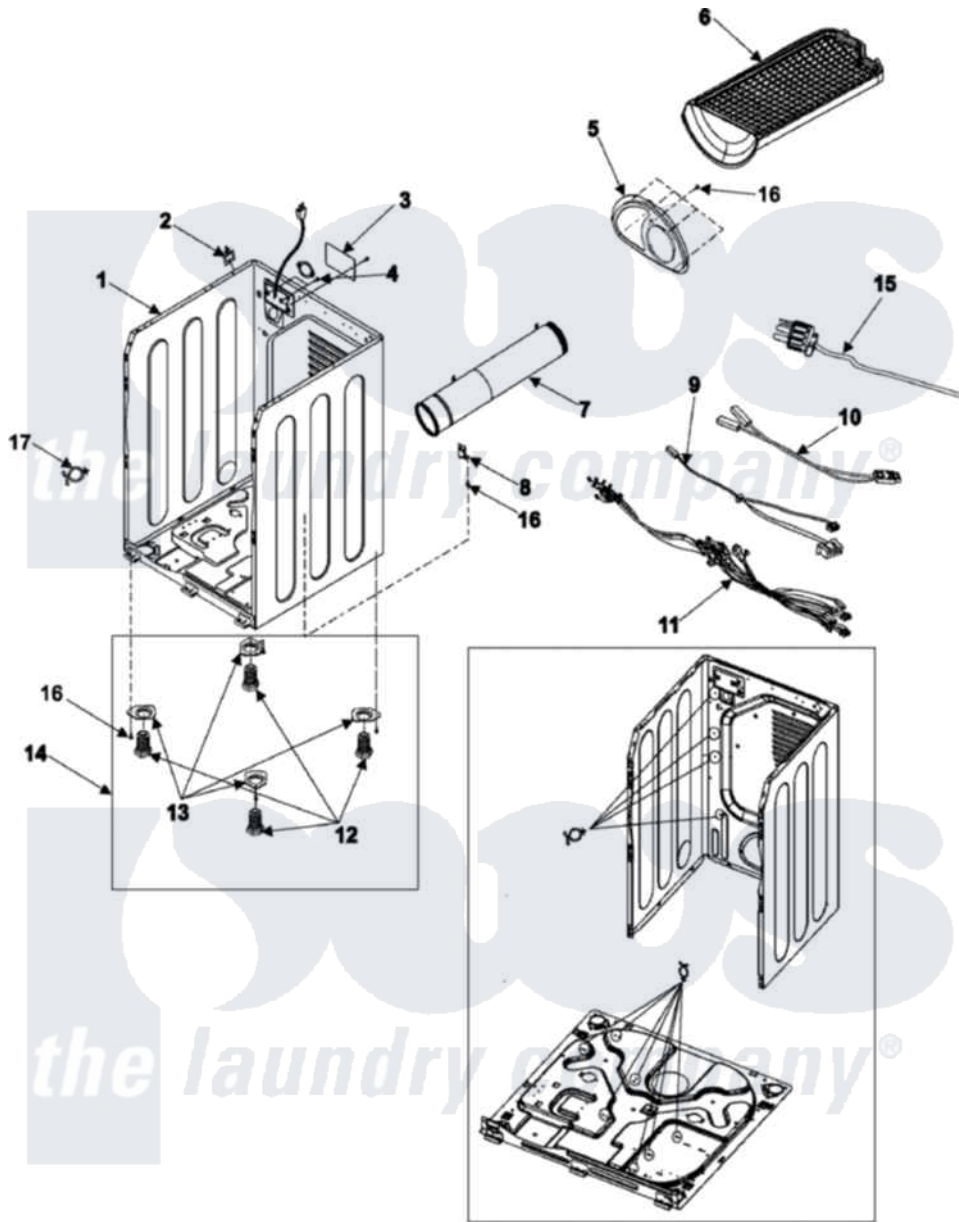

Samsung DV3C6BGW/XAA 02 - CABINET

Placement of Wire Ties

Samsung [Residential Samsung DV3C6BGW/XAA Dryer Parts](#) Parts Diagram 02 - CABINET
 Click on the part number to view part

Item	Original Part Number	Replaced By	Status	Part Description
1	DC97-07516B	35001170		Assembly-Frame White
2	DC61-60074A	35001171		Clamper-Wire Saddle
3	DC97-08855A	35001157		Cover, Terminal Block
4	6002-000231		Not Available	Screw-Tapping (5)
5	DC63-00534B	35001201		Cover-Back
6	DC61-01522A		Not Available	DIE-RACK DRY
7	DC97-07519A	12002640		Duct, Exhaust Assembly
8	DC61-01233A	35001155		Guide-Exhaust
9	DC96-00763A	35001151		Assembly-Flat Wire Harness
10	DC96-00766A	35001164		Assembly, Wire Harness
11	DC96-00765D	35001264		Assembly, Wire Gas 6700
12	DC61-01212A	35001158		Foot, Dryer
13	DC61-01226A	35001156		Bracket, Dryer Foot
14	DC97-07514A		Not Available	ASSY-LEG
15	DC96-00038G		Not Available	ASSY-POWER CORD
16	6002-000239		Not Available	Screw-Tapping (10)