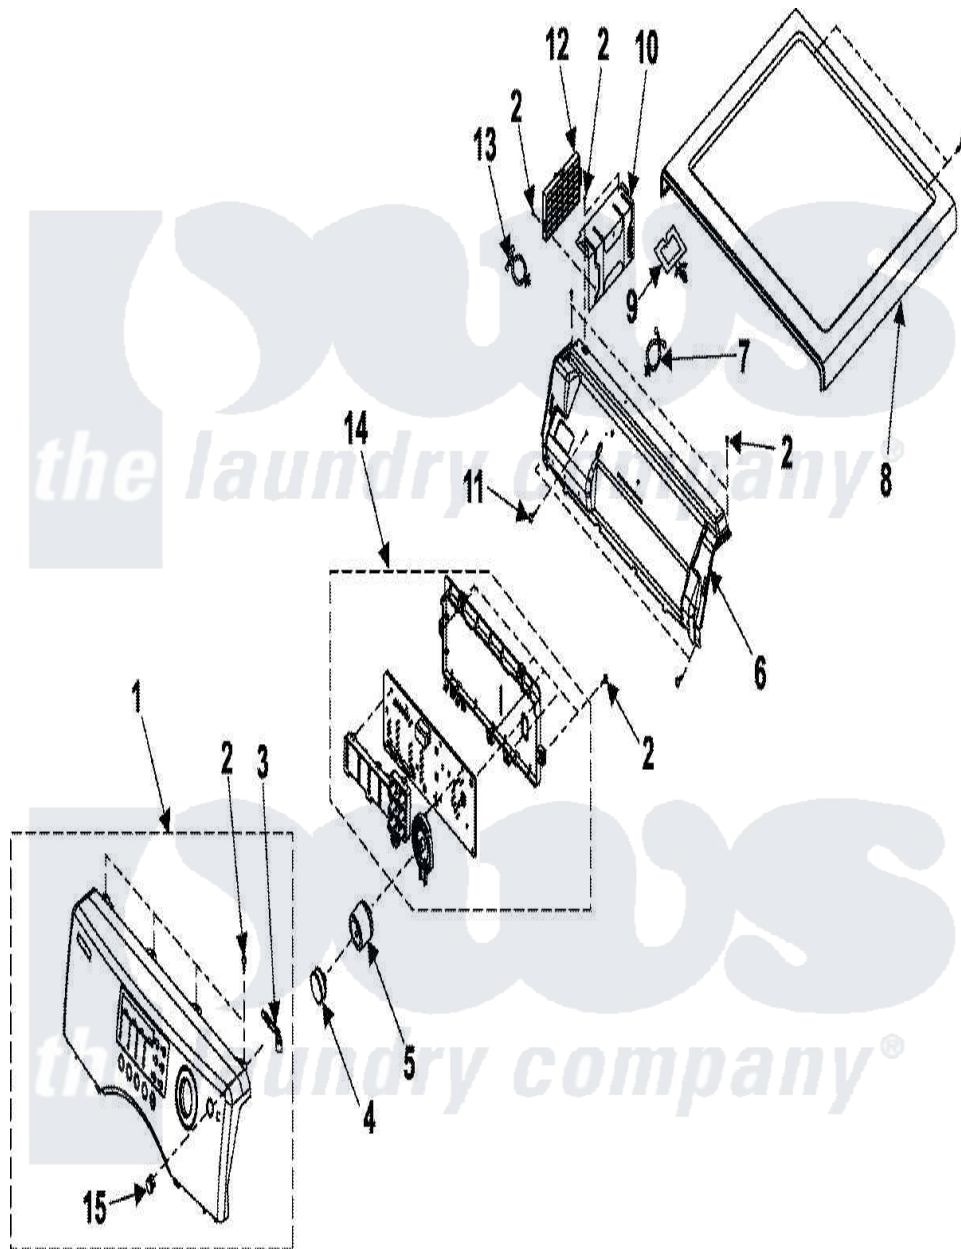

Samsung DV3C6BGW/XAA 03 - CONTROL PANEL

Samsung [Residential Samsung DV3C6BGW/XAA Dryer Parts](#) Parts Diagram 03 - CONTROL PANEL
 Click on the part number to view part

Item	Original Part Number	Replaced By	Status	Part Description
1	DC97-10866A		Not Available	ASSY-S.PANEL CONTROL
2	6002-000231		Not Available	Screw-Tapping (5)
3	DC66-00413A	34001419		Lever, Power
4	DC64-01132A		Not Available	BUTTON-ENCODER
5	DC97-10526A		Not Available	ASSY-KNOB ENCODER;FRONTIER,BBY
6	Y00000000		Not Available	SEE NOTE FRAME-PLATE CURRENTLY UNAVAILABLE
7	DC61-40081A	M0585401		Tie, Wire
8	DC63-00523A	35001163		Cover-Top Lu
9	DC61-60074A	35001171		Clamper-Wire Saddle
10	DC61-01229A	35001168		Bracket, Control Board
11	6006-001170			Screw-Tapping
12	MFS-FTDT-00		Not Available	ASSY PCB PARTS(M)
13	6502-000127		Not Available	CABLE CLAMP
14	YMFSF13DBS0		Not Available	ASSY PCB PARTS(S)
15	DC64-01105A		Not Available	BUTTON-PUSH(P)