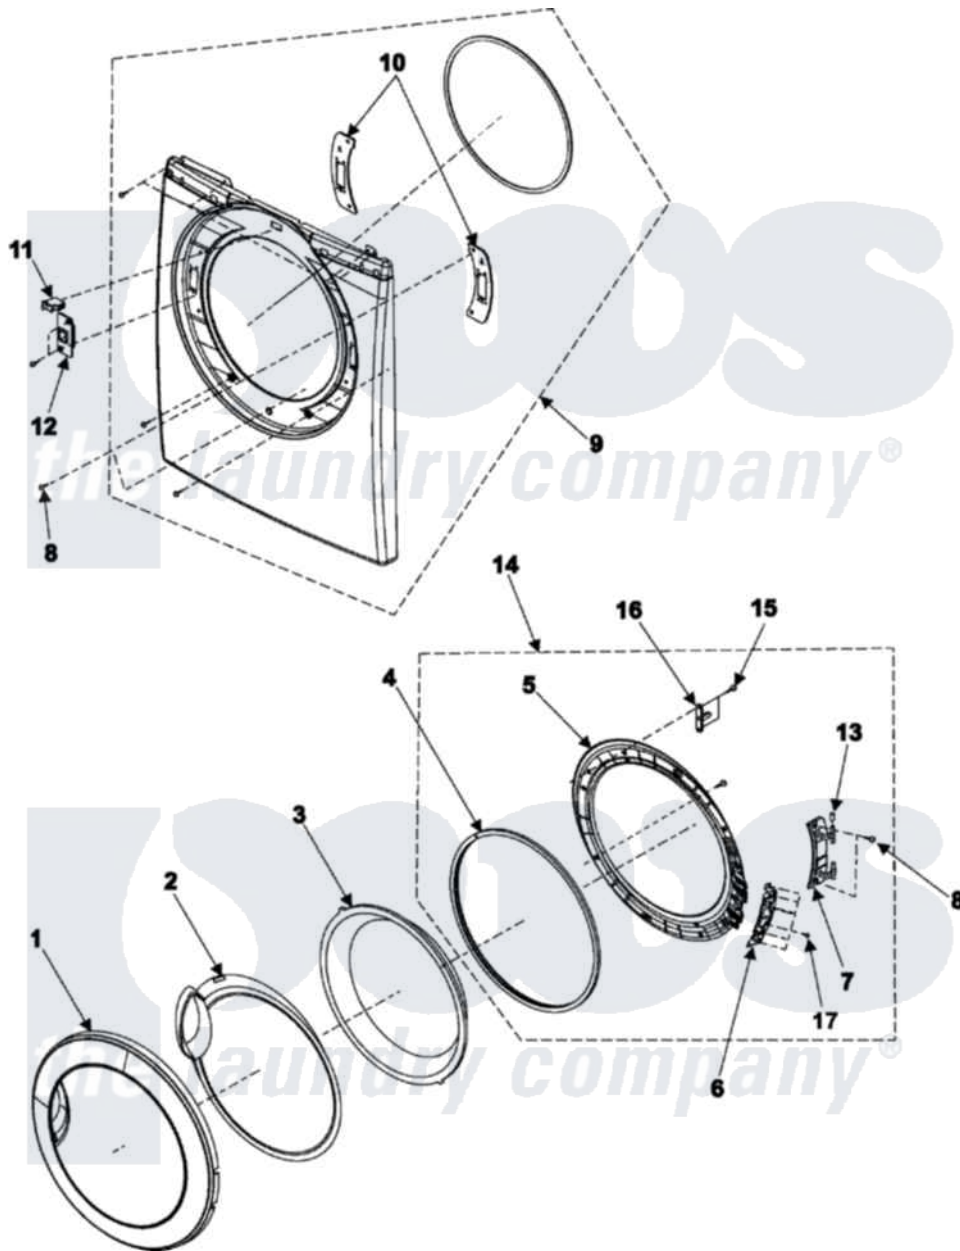

Samsung DV3C6BGW/XAA 04 - DOOR

Samsung [Residential Samsung DV3C6BGW/XAA Dryer Parts](#) Parts Diagram 04 - DOOR
 Click on the part number to view part

Item	Original Part Number	Replaced By	Status	Part Description
1	DC63-00674A		Not Available	COVER-DOOR
2	DC64-01120A	35001271		Door Safet
3	DC64-00993A	35001182		Door-Glass
4	DC62-00198B	35001250		Seal-Door
5	DC61-01523A	35001272		Holder Gla
6	Y00000000		Not Available	SEE NOTE SUPPORT-HINGE CURRENTLY UNAVAILABLE
7	DC61-01532A		Not Available	HINGE-DOOR
8	6001-001773	35001126		Screw-Machine
9	DC97-10353A			Assembly-Frame Front
10	DC61-01222A	35001129		Bracket-Hinge
11	DC64-00828A	35001125		Door-Switch
12	DC61-01239B		Not Available	HOLDER-LEVER
13	DC61-00891A	34001192		Bushing, Hinge Guide
14	DC97-10342A			Assembly-Cover Door
15	6002-000444		Not Available	SCREW-TAPPING, TH, +, 2S, M4, L14