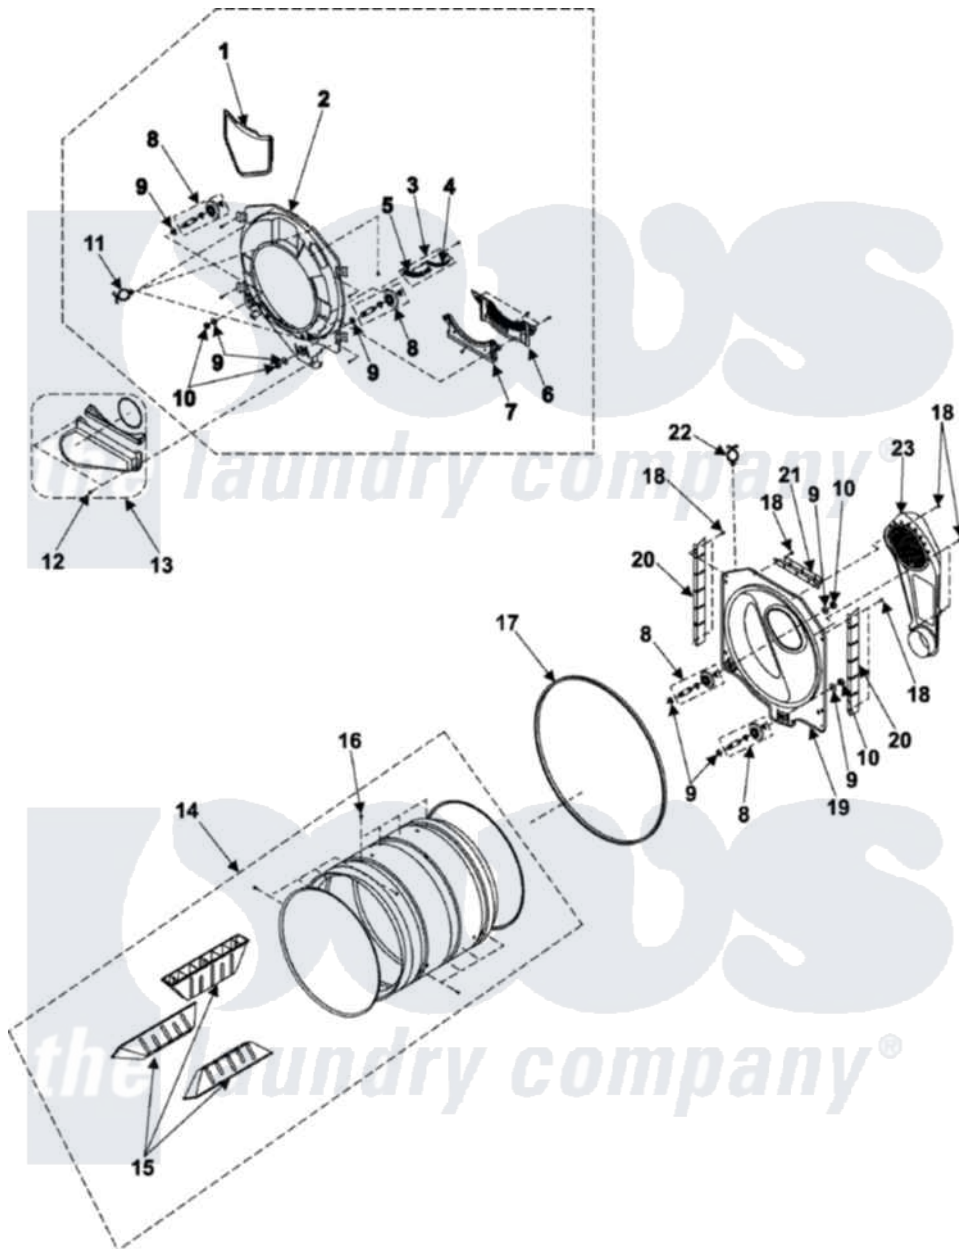

Samsung DV3C6BGW/XAA 05 - DRUM

Samsung [Residential Samsung DV3C6BGW/XAA Dryer Parts](#) Parts Diagram 05 - DRUM
 Click on the part number to view part

Item	Original Part Number	Replaced By	Status	Part Description
1	DC61-01521A	DC61-02613A		Case Filter
2	DC97-10362B		Not Available	ASSY-S.DRUM FRONT
3	DC97-08889A	35001150		Assembly-Guide Sensor
4	DC61-01231A	35001241		Plate-Sensor
5	DC61-01235A		Not Available	GUIDE-SENSOR
6	DC63-00675A		Not Available	COVER-FILTER(B)
7	DC63-00538A	35001144		Cover-Filter
8	DC97-07523A	W10177428		Assembly, Roller-Support
9	DC60-60060A	35001133		Washer, Support
10	DC60-50145A	23001661		Nut M10
11	6046-000310			Stand Off
12	6002-000231		Not Available	Screw-Tapping (5)
13	DC97-07526A	35001140		Assembly, Lint Duct
14	DC97-07520B	35001238		Assembly-Drum Wrapper
15	DC66-00436A		Not Available	DRUM-LIFTER
16	6002-001204		Not Available	SCREW-TAPPING

17	6602-001314	W10205415	Belt
18	6002-000239		Not Available
19	DC66-00411A	35001239	Screw-Tapping (10)
20	DC61-01238A	35001145	Drum-Back
21	DC61-01237A	35001146	Bracket, Upper Rear Bulkhead
22	DC61-40081A	M0585401	Channel Bracket, Rear Bulkhead
23	DC97-07521C	35001240	Tie, Wire
			Assembly, Air-Duct