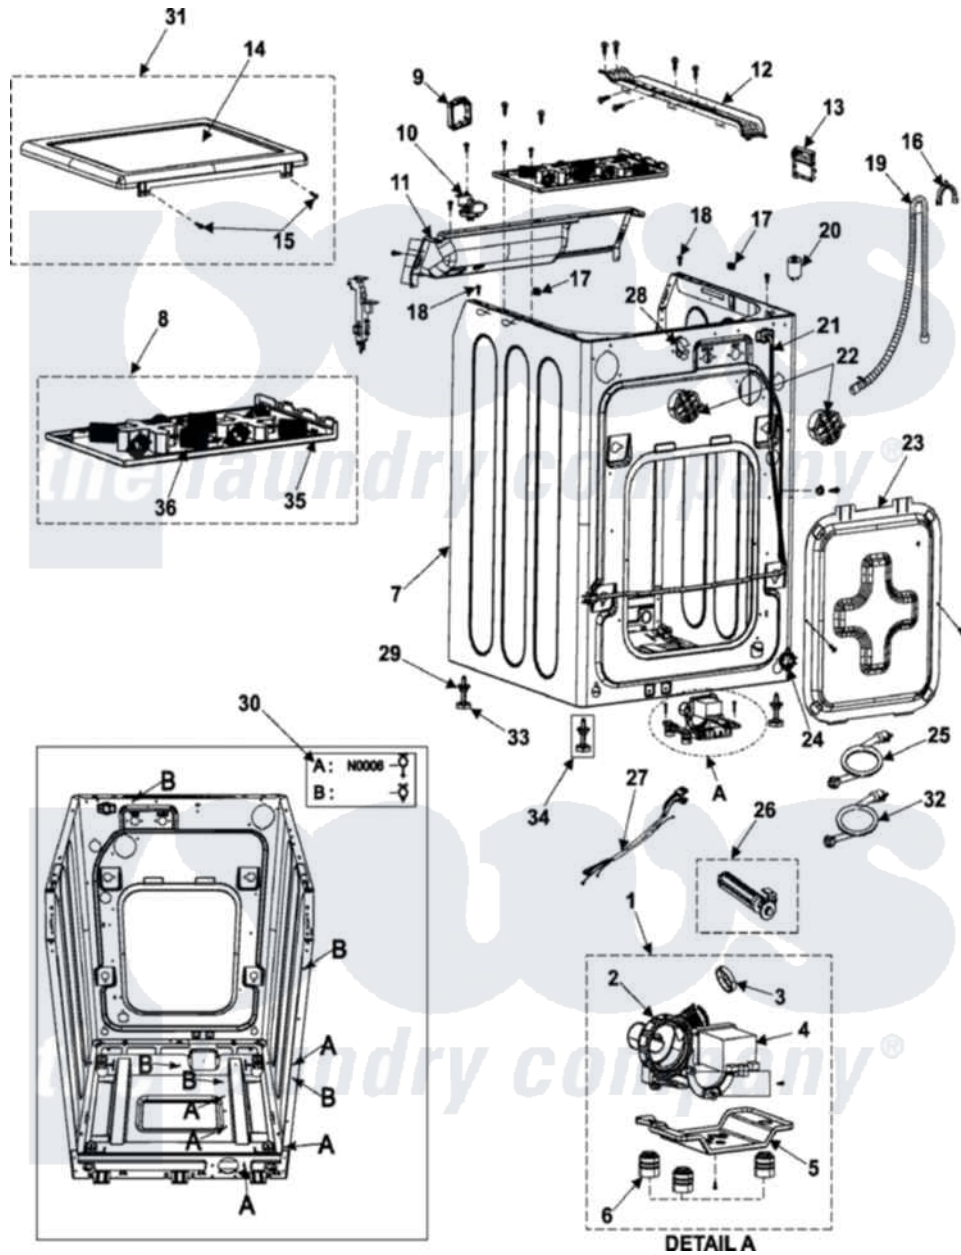

Samsung WF306BHW 01 - CABINET

Samsung Residential Samsung WF306BHW Washer Parts Parts Diagram 01 - CABINET

Click on the part number to view part

Item	Original Part Number	Replaced By	Status	Part Description
1	DC96-00774A	34001320		Assembly-Pump Drain
2	Y00000000		Not Available	SEE NOTE CASE-PUMP CURRENTLY UNAVAILABLE
3	DC62-00202A	34001322		Valve-Check
4	DC31-00054A	DC97-15974C		Drain Pump
5	DC61-01424A		Not Available	BRACKET-PUMP
6	DC63-00619A	34001323		Cushion-Pump
7	DC97-06995A	34001339		Assembly-Frame Lu
8	DC97-08635C	34001443		Absorber Assembly
9	MFS-MEMS-00		Not Available	ASSY PCB PARTS(S)
10	DC97-03716C	34001324		Switch, Pressure Sensor
11	DC61-01166A	34001318		Frame-Plate- Cabinet
12	DC61-01200A	34001326		Channel, Harness
13	W10126757		Not Available	ASSY PCB PARTS(S)
14	DC63-00523A	35001163		Cover-Top Lu
15	6009-001476	34001328		Screw
16	DC62-10278A	34001336		U-Bend, Drain Hose

17	DC61-01256A	34001097		Guide, Spring-Washer Only
18	6009-001458		Not Available	SCREW-SPECIAL;CH,+,-,M4,L10,
19	DC97-10794A	34001095		Hose, Drain
20	DC29-00013A		Not Available	FILTER-EMI
21	DC96-00757A		Not Available	ASSY POWER CORD
22	DC97-08740C	34001455		Assembly-Cap
23	DC63-00522A		Not Available	COVER-BACK
24	DC61-00274A	34001500		Guide Hose
25	DC97-07126A	34001089		Hose, Water Inlet
26	DC97-07448A	34001337		Bolt, Shipping
27	DC96-01043C		Not Available	ASSY-M.WIRE HARNESS
28	DC61-00133A	34001331		Clip, Outer Hose Holder
29	6021-001203		Not Available	NUT-HEXAGON FLANGE
30	DC61-40081A	M0585401		Tie, Wire
31	DC97-08634A	34001332		Top
32	DC97-07127A	34001094		Hose, Water Inlet
33	DC61-01432A	34001341		Foot, Leveling
34	DC97-08838A		Not Available	ASSY-LEG
35	DC61-01403A		Not Available	BRACKET-ABSORBER
36	DC61-01404A		Not Available	SPRING-ABSORBER