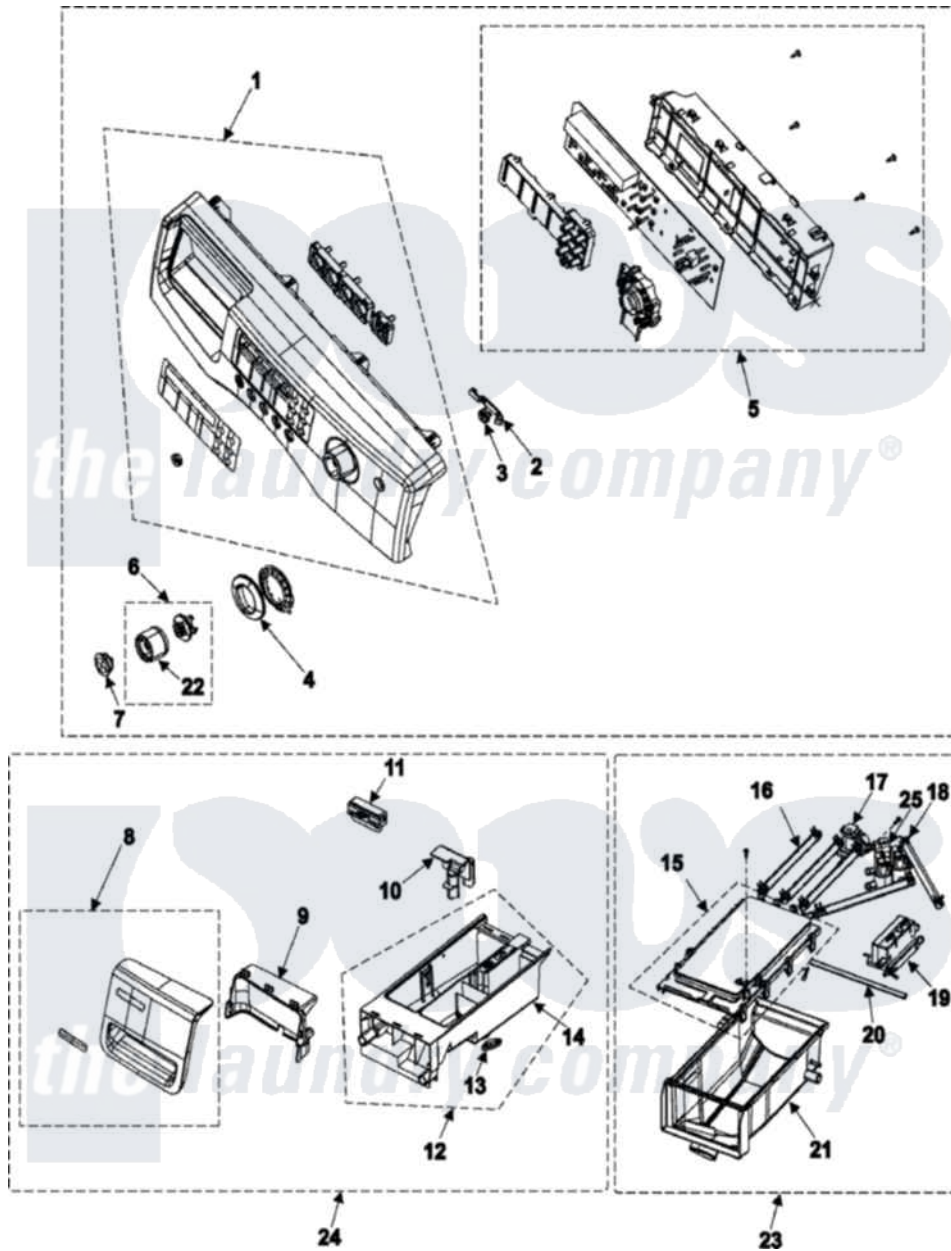

# Samsung WF306BHW 02 - CONTROL PANEL/HOUSING-DRAWER

Samsung Residential Samsung WF306BHW Washer Parts Parts Diagram 02 - CONTROL PANEL/HOUSING-DRAWER  
 Click on the part number to view part

Item	Original Part Number	Replaced By	Status	Part Description
1	DC97-10513E		Not Available	ASSY-S.PANEL CONTROL
2	DC66-00413A	<a href="#">34001419</a>		Lever, Power
3	DC64-01105A		Not Available	BUTTON-PUSH(P)
4	Y00000000		Not Available	SEE NOTE WINDOW ENCODER CURRENTLY UNAVAILABLE
5	W10126759		Not Available	ASSY PCB PARTS(M)
6	DC97-10526A		Not Available	ASSY-KNOB ENCODER;FRONTIER,BBY
7	DC64-01132A		Not Available	BUTTON-ENCODER
8	DC97-10961A		Not Available	ASSY-PANEL DRAWER ---- SNA
9	DC64-01113A		Not Available	HANDLE-DRAWER
10	DC67-00121B	<a href="#">34001401</a>		Cap, Rinse
11	DC61-01171A	<a href="#">34001239</a>		Separator
12	DC97-08774B		Not Available	ASSY-S.DRAWER
13	DC63-00516A		Not Available	COVER-DETERGENT
14	DC61-01170A		Not Available	BODY-DRAWER

15	DC97-08800A	<a href="#">34001284</a>	ASSEMBLY-S HOUSING DRAWER
16	DC67-00051B	<a href="#">34001210</a>	HOSE-DISPE
17	<a href="#">DC62-30312J</a>		VALVE-WATER
18	DC65-00008A	<a href="#">596669</a>	CLAMP, MANIFOLD
19	DC97-10417A	Not Available	ASSY-GUIDE WATER
20	DC67-00089F	Not Available	HOSE-WATER
21	DC61-01167C	Not Available	HOUSING-DRAWER(L);WF326LAW,PP
22	DC64-01084A	Not Available	KNOB-ENCODER(1);K4-PJT,ABS,-,-
23	DC97-07125D	Not Available	ASSY-HOUSING DRAWER
24	<a href="#">DC97-10335D</a>		ASSEMBLY-DRAWER
25	<a href="#">DC62-30314K</a>		VALVE-WATER