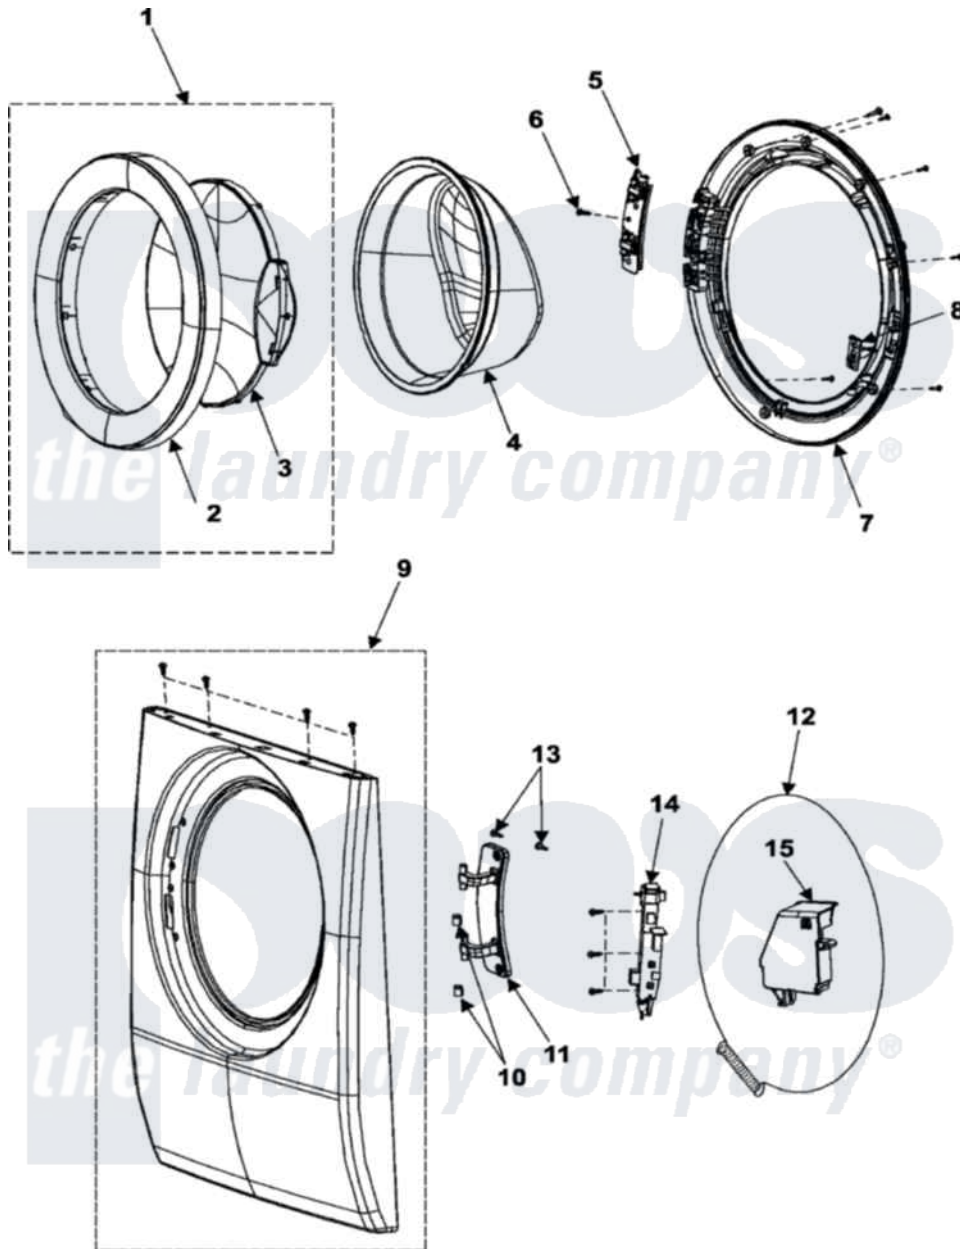

# Samsung WF306BHW 03 - DOOR

Samsung [Residential Samsung WF306BHW Washer Parts](#) Parts Diagram 03 - DOOR  
 Click on the part number to view part

Item	Original Part Number	Replaced By	Status	Part Description
1	<a href="#">DC97-10342A</a>			Assembly-Cover Door
2	DC63-00674A		Not Available	COVER-DOOR
3	DC64-01120A	<a href="#">35001271</a>		Door Safet
4	DC64-00504A	<a href="#">34001254</a>		Glass, Door
5	DC61-01222A	<a href="#">35001129</a>		Bracket-Hinge
6	6001-001668		Not Available	SCREW-MACHINE; TH, +, M5, L16, PASS
7	DC61-01520A		Not Available	HOLDER-GLASS
8	DC66-00326A	<a href="#">34001260</a>		Hook, Door
9	DC97-10340A		Not Available	ASSY-FRAME FRONT
10	DC61-00891A	<a href="#">34001192</a>		Bushing, Hinge Guide
11	DC61-01532A		Not Available	HINGE-DOOR
12	DC97-04973A	<a href="#">34001266</a>		Clamp, Bellow To Front Panel
13	6001-001773	<a href="#">35001126</a>		Screw-Machine
14	DC64-00519B	<a href="#">8182634</a>		Lock, Door
15	DC63-00693A		Not Available	COVER-DOOR SWITCH;FRONTIER