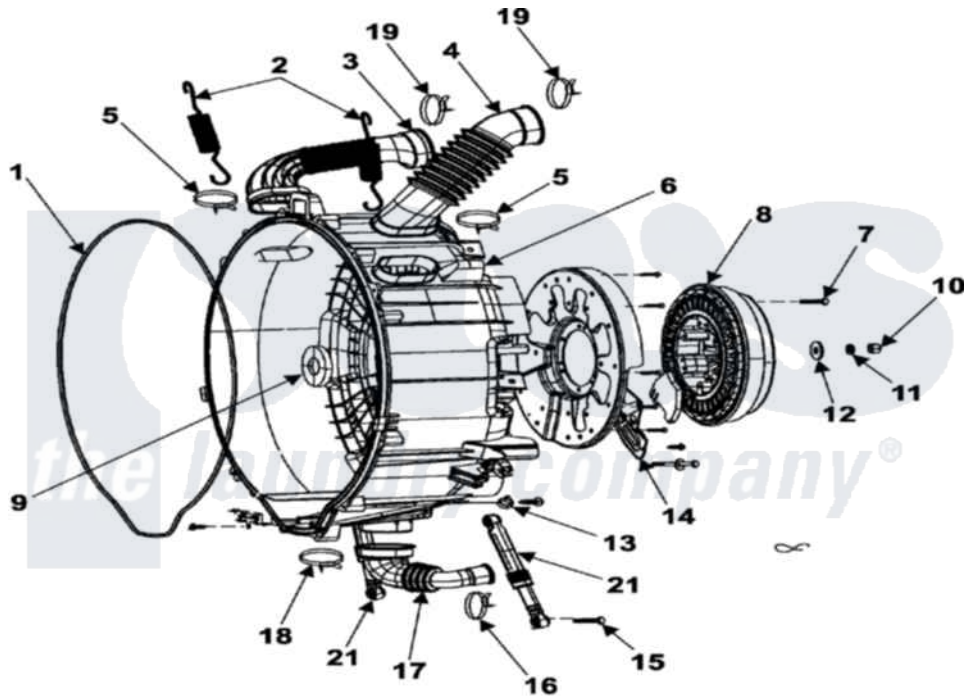

Samsung WF306BHW 05 - TUB BACK

Samsung Residential Samsung WF306BHW Washer Parts Diagram 05 - TUB BACK
 Click on the part number to view part

Item	Original Part Number	Replaced By	Status	Part Description
1	DC69-00804A	34001296		Gasket, Tub
2	DC61-01257A	34001274		Spring, Suspension
3	DC67-00155A	34001295		Hose Exhaust
4	DC67-00123A	34001293		Hose, Exhaust
5	DC72-00035A	34001298		Clamp, Hose
6	Y00000000		Not Available	SEE NOTE ASSY-SEMI TUB BACK CURRENTLY UNAVAILABLE
7	6011-001554		Not Available	BOLT-ETC;M6,L56,ZPC3(WHT),SWRC
8	DC31-00049A	34001269		Motor-Drum
9	DC62-00156A	34001310		Seal-Oil
10	DC60-50148B	34001271		Nut, Pulley
11	DC60-60049A	34001273		Washer, Spring
12	6031-001531		Not Available	WASHER-PLAIN;SCP1,-,ID7,OD14,
13	DC65-20008C		Not Available	CLAMP-CABLE;DA-8N
14	DC61-01431B	34001477		Bracket

15	Y0000000		Not Available	SEE NOTE BOLT-HEX CURRENTLY UNAVAILABLE
16	DC61-00219C	596669		Clamp, Manifold
17	DC67-00126A	34001294		Hose, Tub To Pump
18	DC65-00014A	34001289		Clamp, Hose
19	DC72-00001D	34001297		Clamp, Hose
20	DC61-01338A		Not Available	BRACKET-HOUSING BEARING
21	DC66-00343E		Not Available	DAMPER-SHOCK;GW- PJT,STEEL+PP+