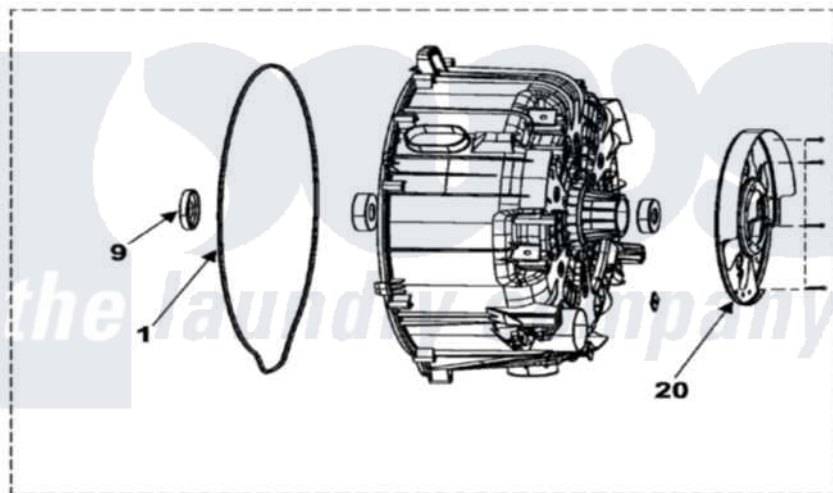

Samsung WF306BHW 05 - TUB BACK

Samsung Residential Samsung WF306BHW Washer Parts Diagram 05 - TUB BACK
 Click on the part number to view part

Item	Original Part Number	Replaced By	Status	Part Description
1	DC69-00804A	34001296		Gasket, Tub
2	DC61-01257A	34001274		Spring, Suspension
3	DC67-00155A	34001295		Hose Exhaust
4	DC67-00123A	34001293		Hose, Exhaust
5	DC72-00035A	34001298		Clamp, Hose
6	Y00000000		Not Available	SEE NOTE ASSY-SEMI TUB BACK CURRENTLY UNAVAILABLE
7	6011-001554		Not Available	BOLT-ETC;M6,L56,ZPC3(WHT),SWRC
8	DC31-00049A	34001269		Motor-Drum
9	DC62-00156A	34001310		Seal-Oil
10	DC60-50148B	34001271		Nut, Pulley
11	DC60-60049A	34001273		Washer, Spring
12	6031-001531		Not Available	WASHER-PLAIN;SCP1,-,ID7,OD14,
13	DC65-20008C		Not Available	CLAMP-CABLE;DA-8N
14	DC61-01431B	34001477		Bracket

15	Y0000000		Not Available	SEE NOTE BOLT-HEX CURRENTLY UNAVAILABLE
16	DC61-00219C	596669		Clamp, Manifold
17	DC67-00126A	34001294		Hose, Tub To Pump
18	DC65-00014A	34001289		Clamp, Hose
19	DC72-00001D	34001297		Clamp, Hose
20	DC61-01338A		Not Available	BRACKET-HOUSING BEARING
21	DC66-00343E		Not Available	DAMPER-SHOCK;GW- PJT,STEEL+PP+