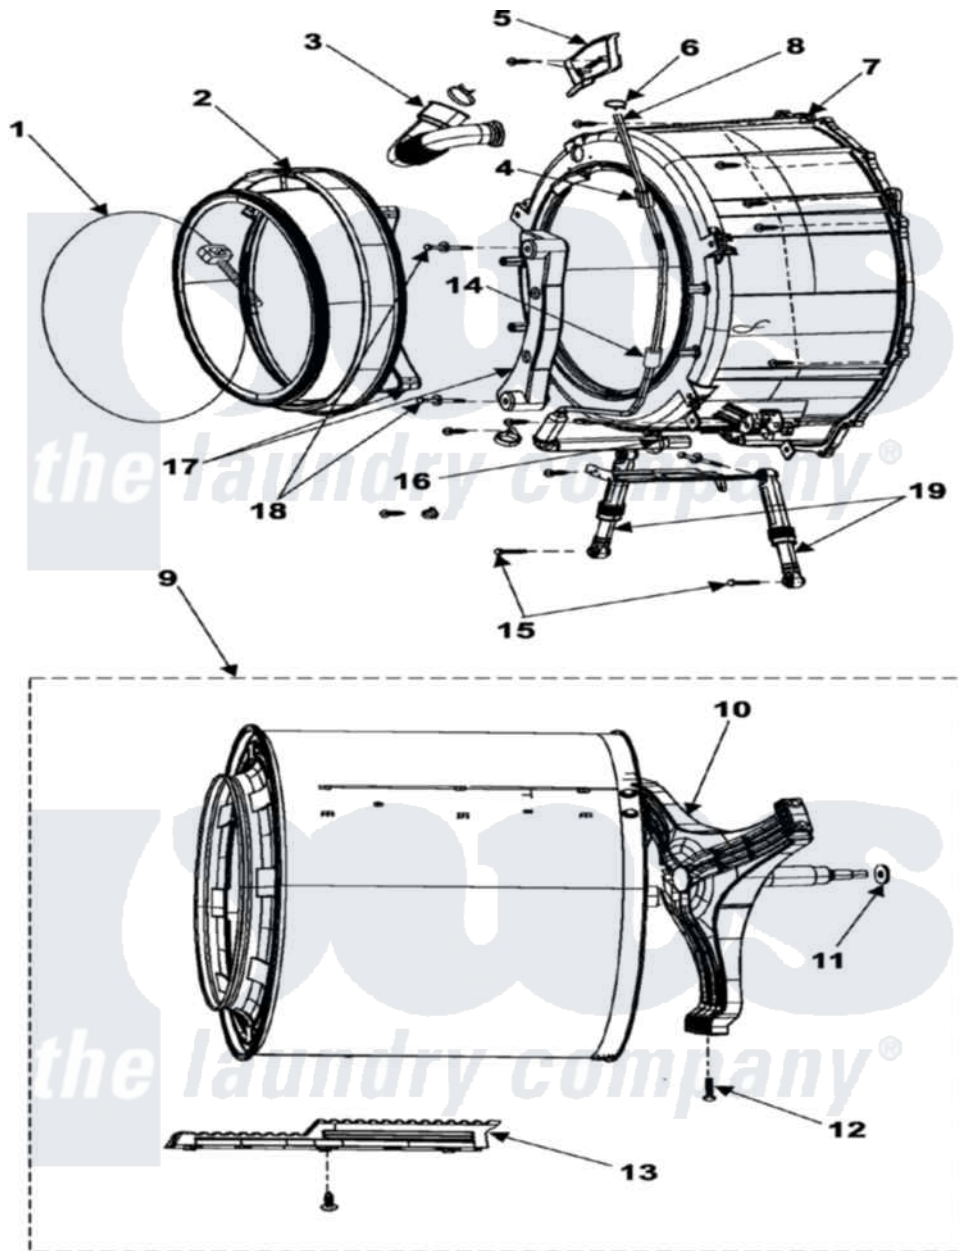

Samsung WF306BHW 06 - TUB FRONT

Samsung [Residential Samsung WF306BHW Washer Parts](#) Parts Diagram 06 - TUB FRONT
 Click on the part number to view part

Item	Original Part Number	Replaced By	Status	Part Description
1	DC97-04981D	34001306		Clamp, Bellow To Tub
2	DC64-00802A	34001302		Door-Diaphragm
3	DC67-00122A	34001304		Hose-Drawer Tub
4	DC63-10003E	34001301		Sleeve, Pressure Switch Hose
5	DC61-01172A	34001300		Guide, Water
6	DC61-70029C	34001169		Clamp, Hose
7	DC97-08650C		Not Available	ASSY-SEMI TUB FRONT
8	DC67-00124A	34001308		Hose-Resurre
9	DC97-10337A		Not Available	ASSY-DRUM
10	DC97-06986A	34001288		Asst-Flange Shaft
11	6031-001523		Not Available	WASHER-WAVE;SK5,- ,ID35,OD45,
12	6011-001491	34001277		Screw
13	DC66-00434A		Not Available	DRUM-LIFTER
14	DC63-10002D		Not Available	SPONGE-HARNES
15	Y00000000		Not Available	SEE NOTE BOLT-HEX CURRENTLY UNAVAILABLE

16	DC65-00009A	285655	Clamp, Hose
17	DC67-00139A	34001276	Counterweight, Front
18	DC97-02412F	34001158	Bolt Assembly
19	DC66-00343C	34001303	Shock Absorber