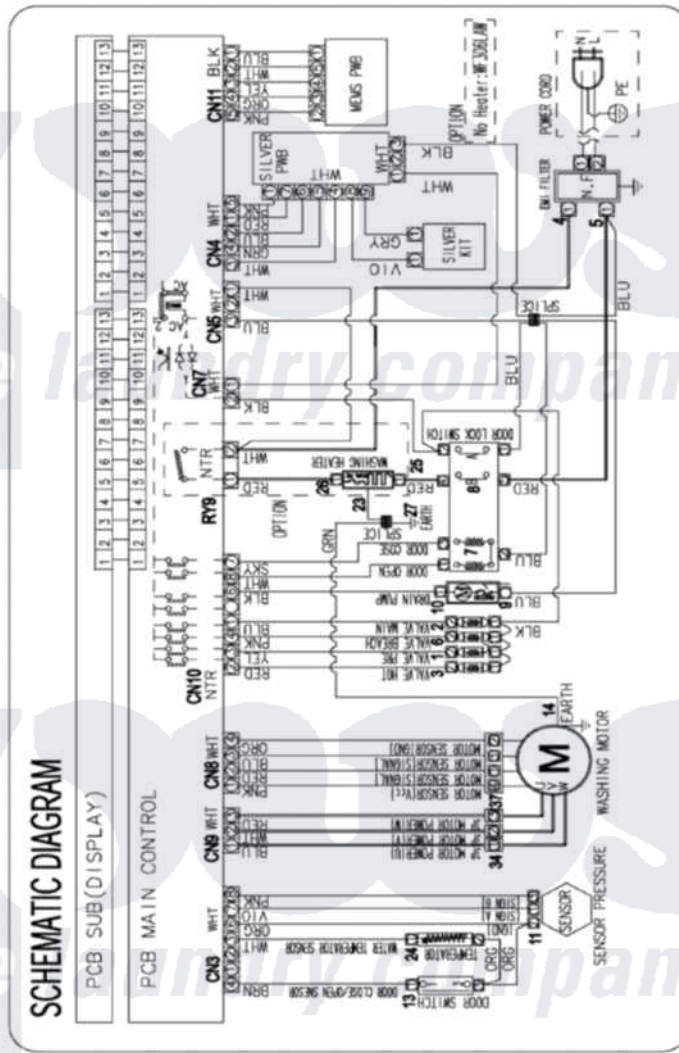

Samsung WF306BHW 07 - WIRING INFORMATION

[Samsung Residential Samsung WF306BHW Washer Parts](#) Parts Diagram 07 - WIRING INFORMATION
 Click on the part number to view part

Item	Original Part Number	Replaced By	Status	Part Description
NI	15003914		Not Available	WIRING INFORMATION