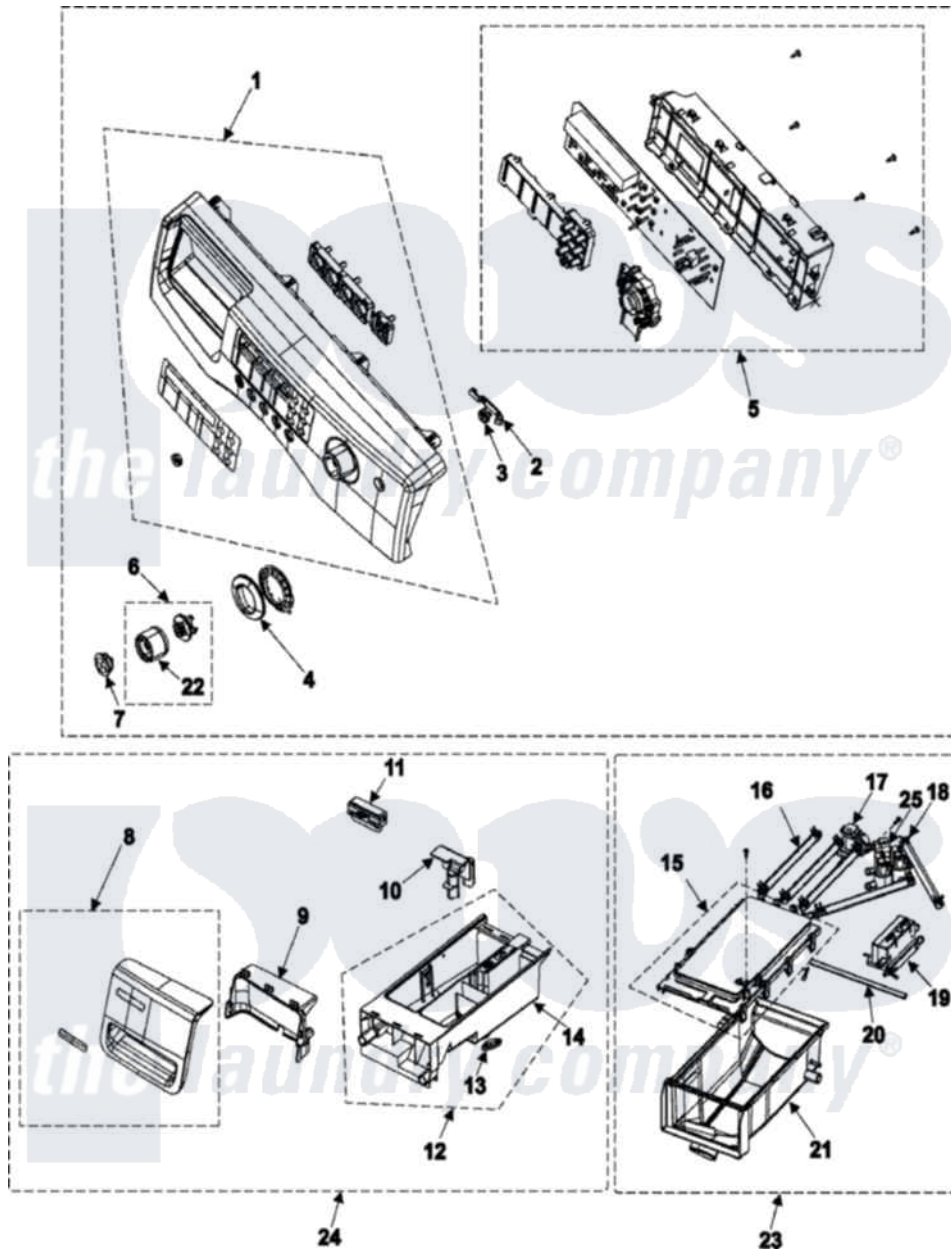

# Samsung WF306BHW/XAA 02 - CONTROL PANEL/HOUSING-DRAWER

Samsung Residential Samsung WF306BHW/XAA Washer Parts Parts Diagram 02 - CONTROL PANEL/HOUSING-DRAWER

[Click on the part number to view part](#)

Item	Original Part Number	Replaced By	Status	Part Description
1	DC97-10513E		Not Available	ASSY-S.PANEL CONTROL
2	DC66-00413A	<a href="#">34001419</a>		Lever, Power
3	DC64-01105A		Not Available	BUTTON-PUSH(P)
4	Y00000000		Not Available	SEE NOTE WINDOW ENCODER CURRENTLY UNAVAILABLE
5	W10126759		Not Available	ASSY PCB PARTS(M)
6	DC97-10526A		Not Available	ASSY-KNOB ENCODER;FRONTIER,BBY
7	DC64-01132A		Not Available	BUTTON-ENCODER
8	DC97-10961A		Not Available	ASSY-PANEL DRAWER ---- SNA
9	DC64-01113A		Not Available	HANDLE-DRAWER
10	DC67-00121B	<a href="#">34001401</a>		Cap, Rinse
11	DC61-01171A	<a href="#">34001239</a>		Separator
12	DC97-08774B		Not Available	ASSY-S.DRAWER
13	DC63-00516A		Not Available	COVER-DETERGENT

14	DC61-01170A	Not Available	BODY-DRAWER
15	DC97-08800A	<a href="#">34001284</a>	ASSEMBLY-S HOUSING DRAWER
16	DC67-00051B	<a href="#">34001210</a>	HOSE-DISPE
17	<a href="#">DC62-30312J</a>		Valve-Water
18	DC65-00008A	<a href="#">596669</a>	Clamp, Manifold
19	DC97-10417A	Not Available	ASSY-GUIDE WATER
20	DC67-00089F	Not Available	HOSE-WATER
21	DC61-01167C	Not Available	HOUSING-DRAWER(L);WF326LAW,PP
22	DC64-01084A	Not Available	KNOB-ENCODER(1);K4-PJT,ABS,-,-
23	DC97-07125D	Not Available	ASSY-HOUSING DRAWER
24	<a href="#">DC97-10335D</a>		Assembly-Drawer
25	<a href="#">DC62-30314K</a>		Valve-Water