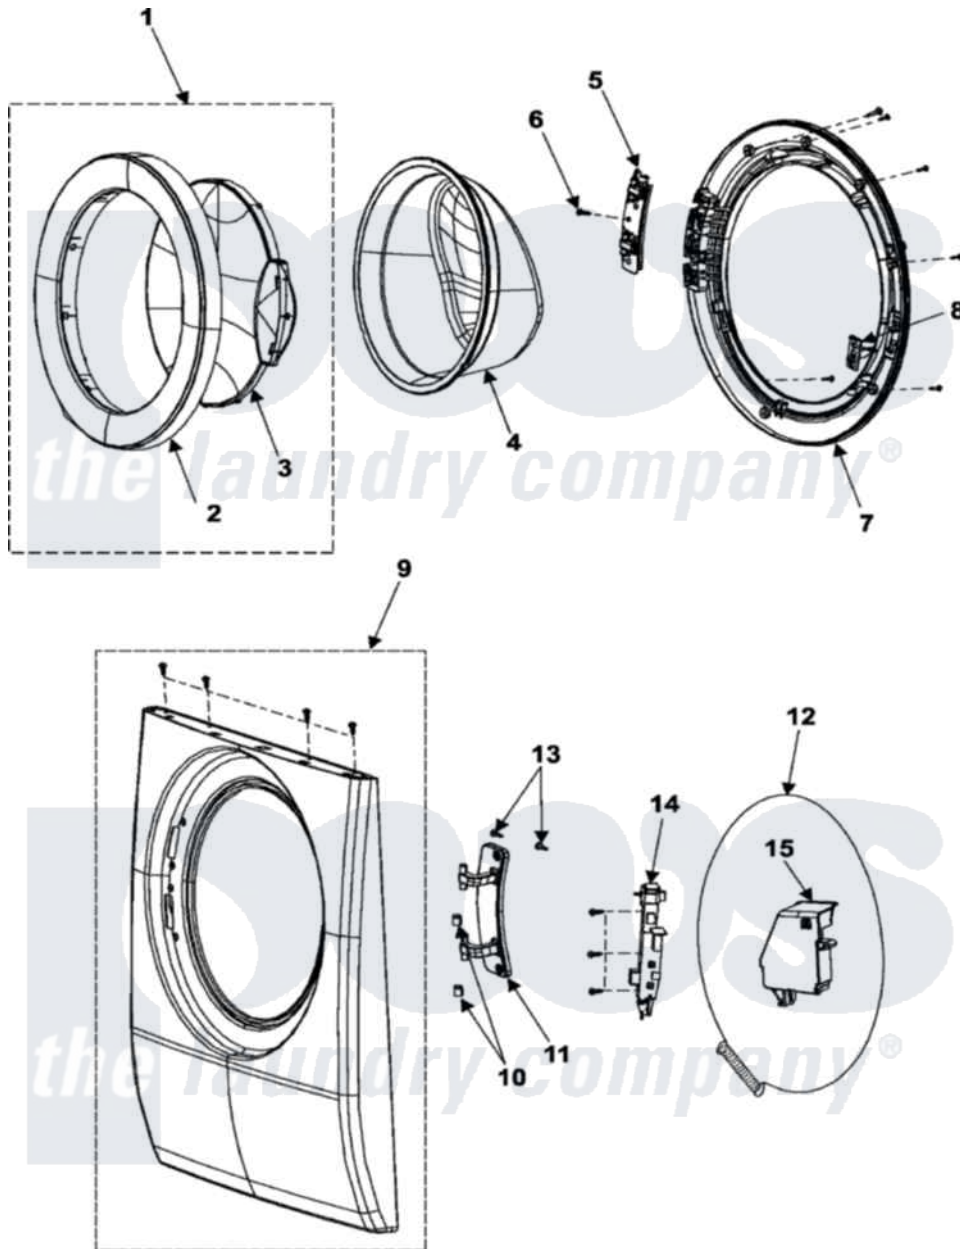

Samsung WF306BHW/XAA 03 - DOOR

Samsung [Residential Samsung WF306BHW/XAA Washer Parts](#) Parts Diagram 03 - DOOR
 Click on the part number to view part

Item	Original Part Number	Replaced By	Status	Part Description
1	DC97-10342A			Assembly-Cover Door
2	DC63-00674A		Not Available	COVER-DOOR
3	DC64-01120A	35001271		Door Safet
4	DC64-00504A	34001254		Glass, Door
5	DC61-01222A	35001129		Bracket-Hinge
6	6001-001668		Not Available	SCREW-MACHINE; TH, +, M5, L16, PASS
7	DC61-01520A		Not Available	HOLDER-GLASS
8	DC66-00326A	34001260		Hook, Door
9	DC97-10340A		Not Available	ASSY-FRAME FRONT
10	DC61-00891A	34001192		Bushing, Hinge Guide
11	DC61-01532A		Not Available	HINGE-DOOR
12	DC97-04973A	34001266		Clamp, Bellow To Front Panel
13	6001-001773	35001126		Screw-Machine
14	DC64-00519B	8182634		Lock, Door
15	DC63-00693A		Not Available	COVER-DOOR SWITCH; FRONTIER