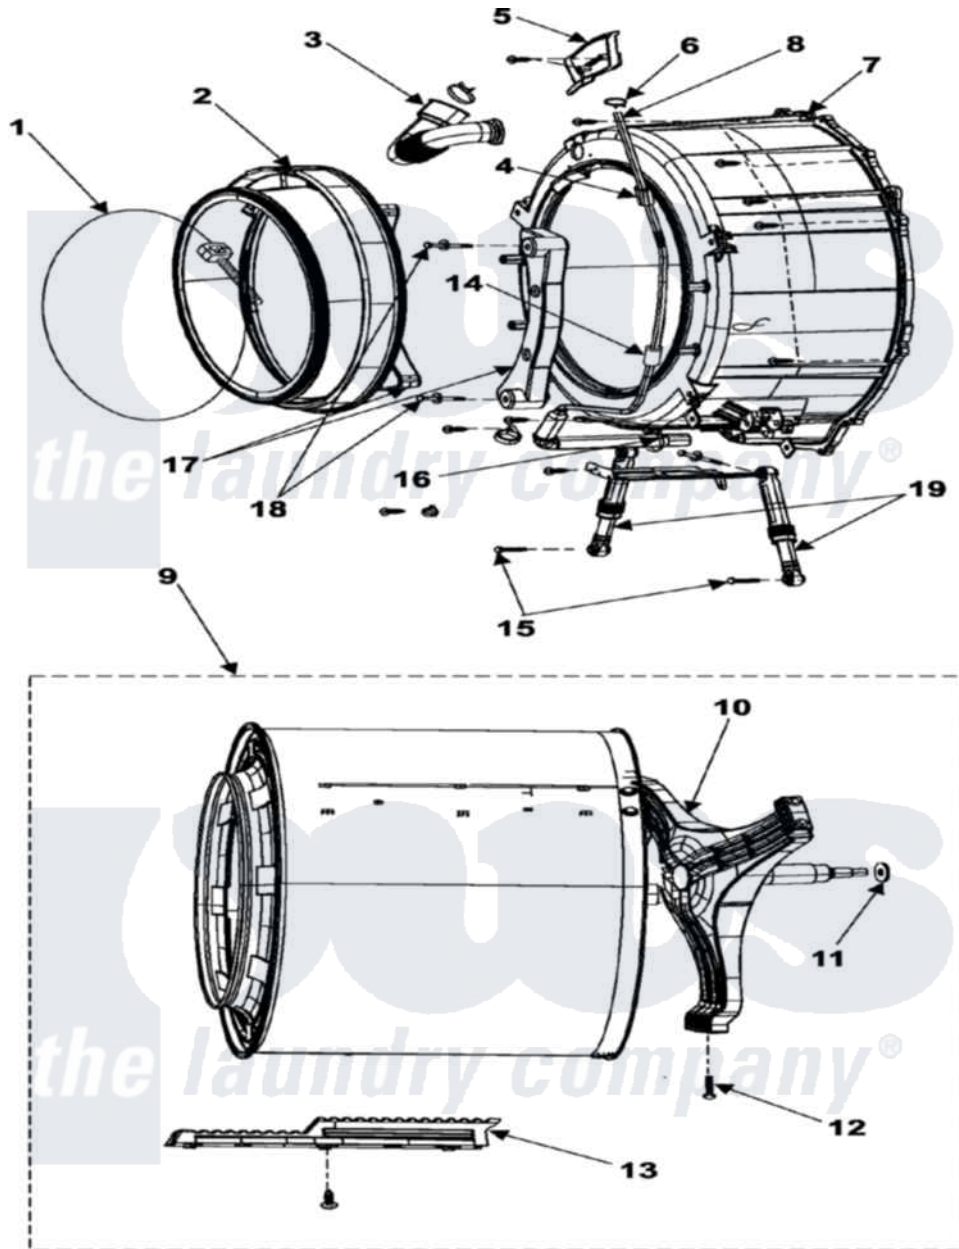

Samsung WF306BHW/XAA 06 - TUB FRONT

Samsung Residential Samsung WF306BHW/XAA Washer Parts Parts Diagram 06 - TUB FRONT

[Click on the part number to view part](#)

Item	Original Part Number	Replaced By	Status	Part Description
1	DC97-04981D	34001306		Clamp, Bellow To Tub
2	DC64-00802A	34001302		Door-Diaphragm
3	DC67-00122A	34001304		Hose-Drawer Tub
4	DC63-10003E	34001301		Sleeve, Pressure Switch Hose
5	DC61-01172A	34001300		Guide, Water
6	DC61-70029C	34001169		Clamp, Hose
7	DC97-08650C		Not Available	ASSY-SEMI TUB FRONT
8	DC67-00124A	34001308		Hose-Resurre
9	DC97-10337A		Not Available	ASSY-DRUM
10	DC97-06986A	34001288		Asst-Flange Shaft
11	6031-001523		Not Available	WASHER-WAVE;SK5,- ,ID35,OD45,
12	6011-001491	34001277		Screw
13	DC66-00434A		Not Available	DRUM-LIFTER
14	DC63-10002D		Not Available	SPONGE-HARNES
15	Y00000000		Not Available	SEE NOTE BOLT-HEX CURRENTLY UNAVAILABLE

16	DC65-00009A	285655	Clamp, Hose
17	DC67-00139A	34001276	Counterweight, Front
18	DC97-02412F	34001158	Bolt Assembly
19	DC66-00343C	34001303	Shock Absorber