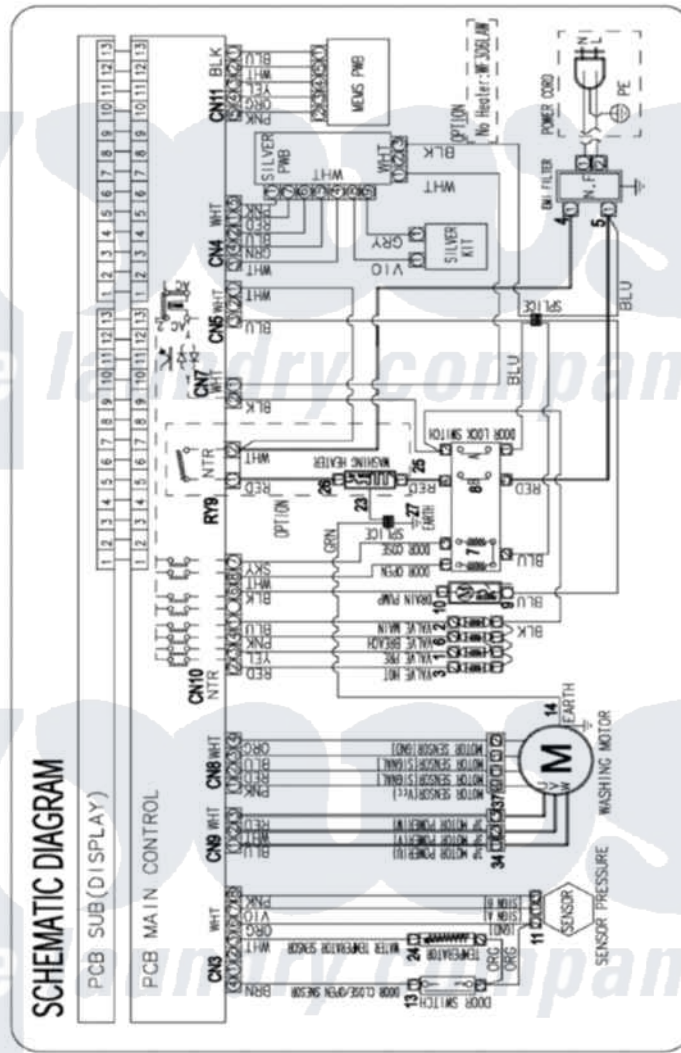

Samsung WF306BHW/XAA 07 - WIRING INFORMATION

Samsung [Residential Samsung WF306BHW/XAA Washer Parts](#) Parts Diagram 07 - WIRING INFORMATION
 Click on the part number to view part

Item	Original Part Number	Replaced By	Status	Part Description
NI	15003914		Not Available	WIRING INFORMATION