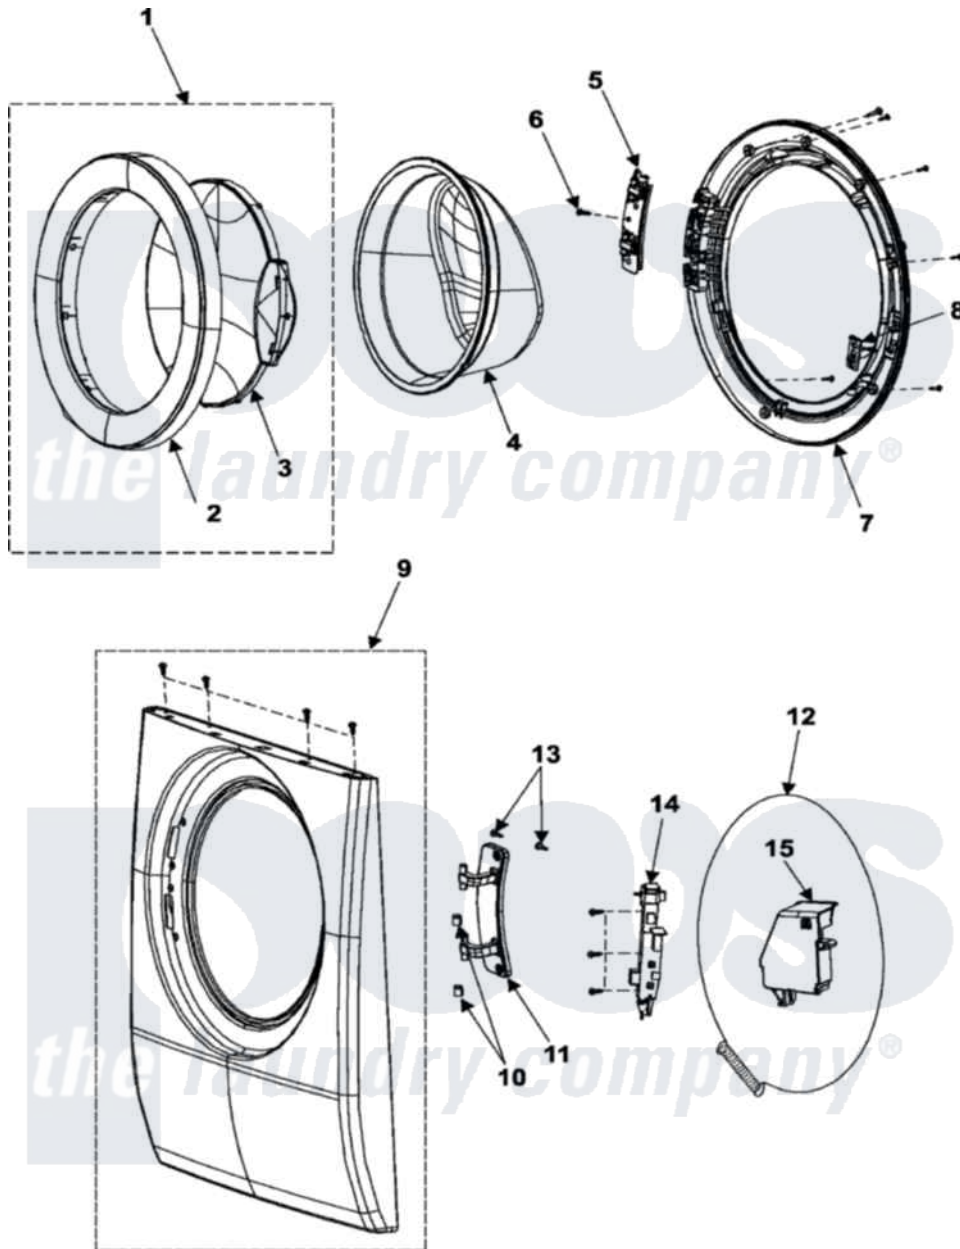

Samsung WF306LAW 03 - DOOR

Samsung [Residential Samsung WF306LAW Washer Parts](#) Parts Diagram 03 - DOOR
 Click on the part number to view part

Item	Original Part Number	Replaced By	Status	Part Description
1	DC97-10342A			Assembly-Cover Door
2	DC63-00674A		Not Available	COVER-DOOR
3	DC64-01120A	35001271		Door Safet
4	DC64-00504A	34001254		Glass, Door
5	DC61-01222A	35001129		Bracket-Hinge
6	6001-001668		Not Available	SCREW-MACHINE; TH, +, M5, L16, PASS
7	DC61-01520A		Not Available	HOLDER-GLASS
8	DC66-00326A	34001260		Hook, Door
9	DC97-10340A		Not Available	ASSY-FRAME FRONT
10	DC61-00891A	34001192		Bushing, Hinge Guide
11	DC61-01532A		Not Available	HINGE-DOOR
12	DC97-04973A	34001266		Clamp, Bellow To Front Panel
13	6001-001773	35001126		Screw-Machine
14	DC64-00519B	8182634		Lock, Door
15	DC63-00693A		Not Available	COVER-DOOR SWITCH; FRONTIER