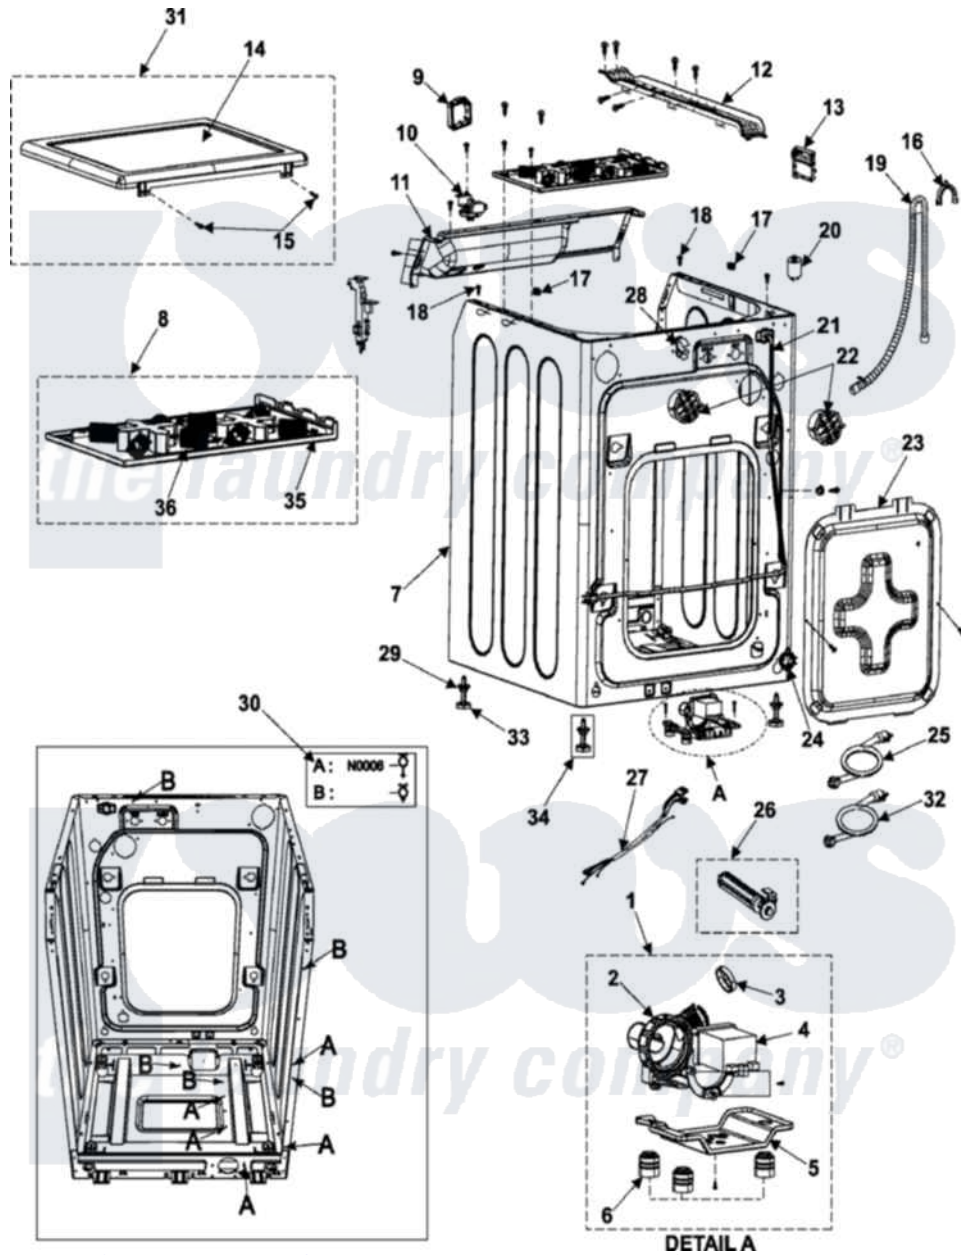

Samsung WF306LAW/XAA 01 - CABINET

Samsung Residential Samsung WF306LAW/XAA Washer Parts Parts Diagram 01 - CABINET

Click on the part number to view part

Item	Original Part Number	Replaced By	Status	Part Description
1	DC96-00774A	34001320		Assembly-Pump Drain
2	Y00000000		Not Available	SEE NOTE CASE-PUMP CURRENTLY UNAVAILABLE
3	DC62-00202A	34001322		Valve-Check
4	DC31-00054A	DC97-15974C		Drain Pump
5	DC61-01424A		Not Available	BRACKET-PUMP
6	DC63-00619A	34001323		Cushion-Pump
7	DC97-06995A	34001339		Assembly-Frame Lu
8	DC97-08635C	34001443		Absorber Assembly
9	MFS-MEMS-00		Not Available	ASSY PCB PARTS(S)
10	DC97-03716C	34001324		Switch, Pressure Sensor
11	DC61-01166A	34001318		Frame-Plate- Cabinet
12	DC61-01200A	34001326		Channel, Harness
13	W10126750			Assembly Pcb Parts
14	DC63-00523A	35001163		Cover-Top Lu
15	6009-001476	34001328		Screw
16	DC62-10278A	34001336		U-Bend, Drain Hose

17	DC61-01256A	34001097	Guide, Spring-Washer Only
18	6009-001458	Not Available	SCREW-SPECIAL;CH,+,-,M4,L10,
19	DC97-10794A	34001095	Hose, Drain
20	DC29-00013A	Not Available	FILTER-EMI
21	DC96-00757A	Not Available	ASSY POWER CORD
22	DC97-08740C	34001455	Assembly-Cap
23	DC63-00522A	Not Available	COVER-BACK
24	DC61-00274A	34001500	Guide Hose
25	DC97-07126A	34001089	Hose, Water Inlet
26	DC97-07448A	34001337	Bolt, Shipping
27	DC96-01043B	Not Available	ASSY-M.WIRE HARNESS
28	DC61-00133A	34001331	Clip, Outer Hose Holder
29	6021-001203	Not Available	NUT-HEXAGON FLANGE
30	DC61-40081A	M0585401	Tie, Wire
31	DC97-08634A	34001332	Top
32	DC97-07127A	34001094	Hose, Water Inlet
33	DC61-01432A	34001341	Foot, Leveling
34	DC97-08838A	Not Available	ASSY-LEG
35	DC61-01403A	Not Available	BRACKET-ABSORBER
36	DC61-01404A	Not Available	SPRING-ABSORBER