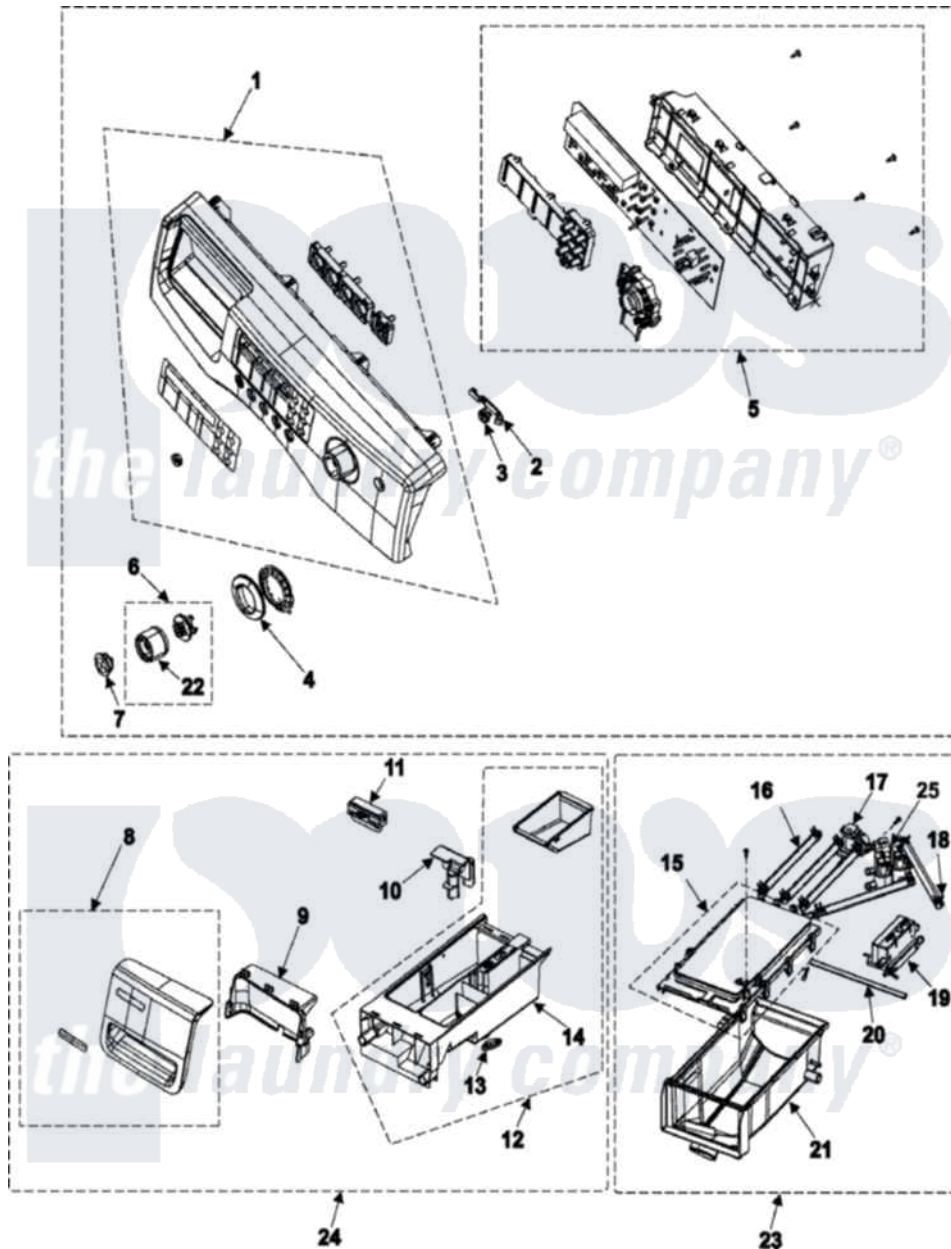

Samsung WF306LAW/XAA 02 - CONTROL PANEL/HOUSING-DRAWER

Samsung [Residential Samsung WF306LAW/XAA Washer Parts](#) Parts Diagram 02 - CONTROL PANEL/HOUSING-DRAWER

[Click on the part number to view part](#)

Item	Original Part Number	Replaced By	Status	Part Description
1	DC97-10513D		Not Available	ASSY-S.PANEL CONTROL
2	DC66-00413A	34001419		Lever, Power
3	DC64-01105A		Not Available	BUTTON-PUSH(P)
4	Y00000000		Not Available	SEE NOTE WINDOW ENCODER CURRENTLY UNAVAILABLE
5	YMFSF3WLAT0		Not Available	ASSY PCB PARTS(M)
6	DC97-10511A			Assembly-Knob Encoder
7	DC64-01108A			Button-Encoder
8	DC97-10960A		Not Available	ASSY-PANEL DRAWER
9	DC64-01113A		Not Available	HANDLE-DRAWER
10	DC67-00121B	34001401		Cap, Rinse
11	DC61-01171A	34001239		Separator
12	DC97-08774B		Not Available	ASSY-S.DRAWER
13	DC63-00516A		Not Available	COVER-DETERGENT
14	DC61-01170A		Not Available	BODY-DRAWER