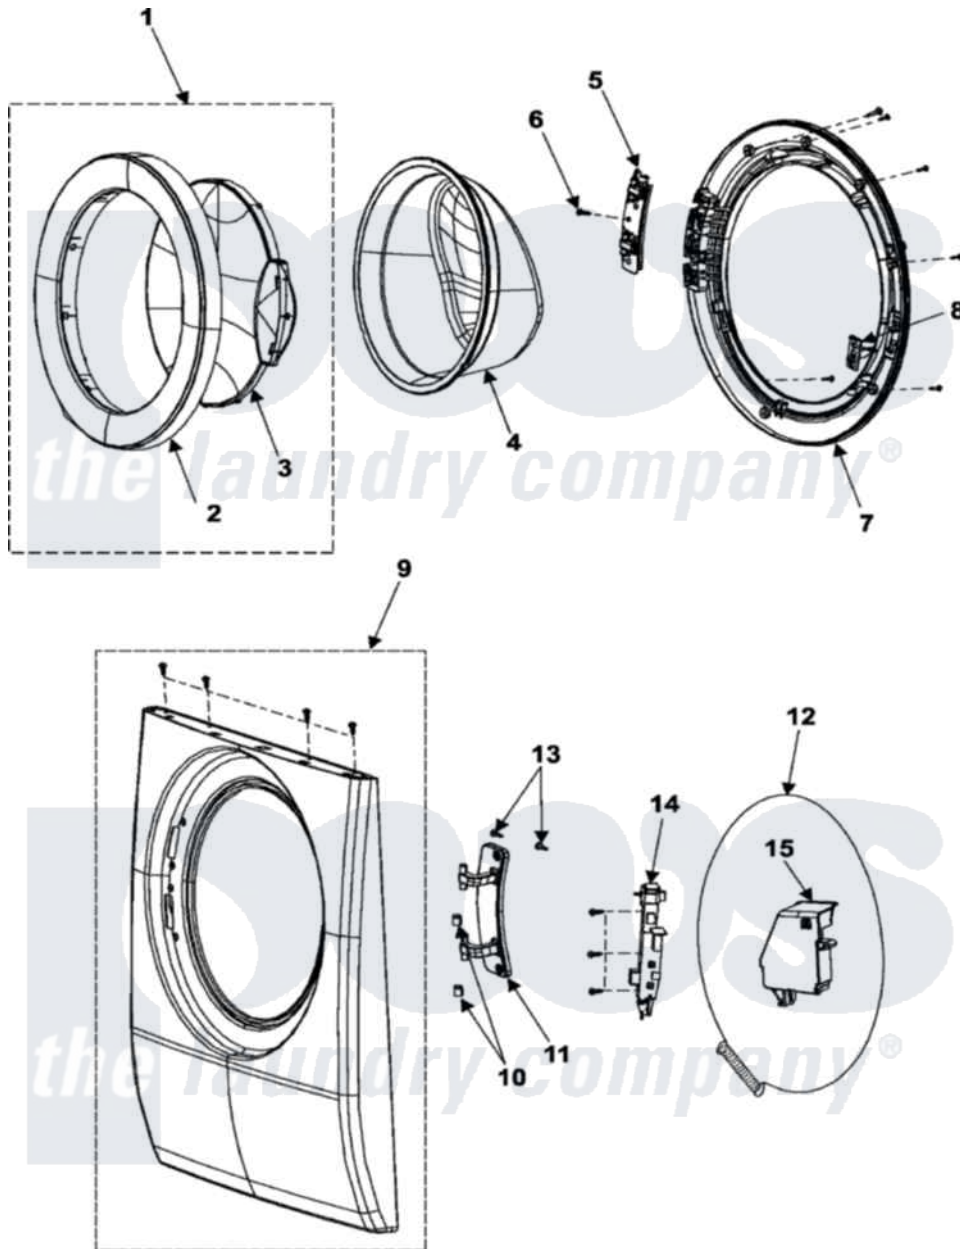

# Samsung WF306LAW/XAA 03 - DOOR

Samsung [Residential Samsung WF306LAW/XAA Washer Parts](#) Parts Diagram 03 - DOOR  
 Click on the part number to view part

Item	Original Part Number	Replaced By	Status	Part Description
1	<a href="#">DC97-10342A</a>			Assembly-Cover Door
2	DC63-00674A		Not Available	COVER-DOOR
3	DC64-01120A	<a href="#">35001271</a>		Door Safet
4	DC64-00504A	<a href="#">34001254</a>		Glass, Door
5	DC61-01222A	<a href="#">35001129</a>		Bracket-Hinge
6	6001-001668		Not Available	SCREW-MACHINE; TH, +, M5, L16, PASS
7	DC61-01520A		Not Available	HOLDER-GLASS
8	DC66-00326A	<a href="#">34001260</a>		Hook, Door
9	DC97-10340A		Not Available	ASSY-FRAME FRONT
10	DC61-00891A	<a href="#">34001192</a>		Bushing, Hinge Guide
11	DC61-01532A		Not Available	HINGE-DOOR
12	DC97-04973A	<a href="#">34001266</a>		Clamp, Bellow To Front Panel
13	6001-001773	<a href="#">35001126</a>		Screw-Machine
14	DC64-00519B	<a href="#">8182634</a>		Lock, Door
15	DC63-00693A		Not Available	COVER-DOOR SWITCH; FRONTIER