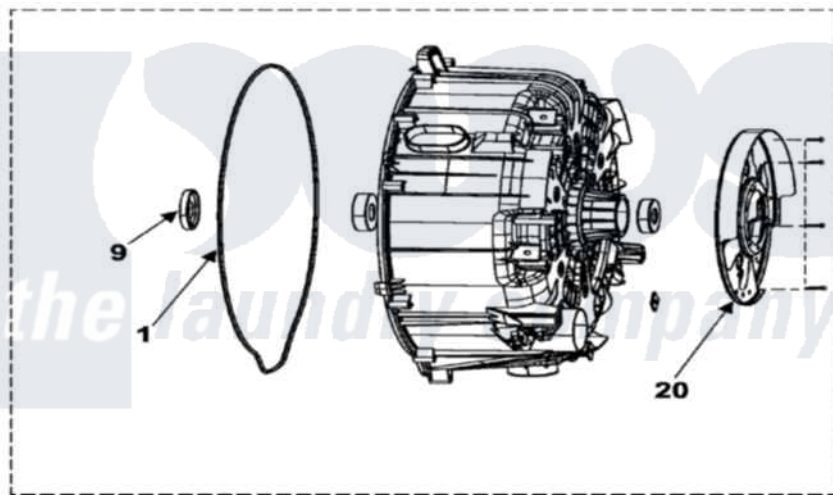

Samsung WF306LAW/XAA 05 - TUB BACK

Samsung [Residential Samsung WF306LAW/XAA Washer Parts](#) Parts Diagram 05 - TUB BACK
 Click on the part number to view part

Item	Original Part Number	Replaced By	Status	Part Description
1	DC69-00804A	34001296		Gasket, Tub
2	DC61-01257A	34001274		Spring, Suspension
3	DC67-00155A	34001295		Hose Exhaust
4	DC67-00123A	34001293		Hose, Exhaust
5	DC72-00035A	34001298		Clamp, Hose
6	Y00000000		Not Available	SEE NOTE ASSY-SEMI TUB BACK CURRENTLY UNAVAILABLE
7	6011-001554		Not Available	BOLT-ETC;M6,L56,ZPC3(WHT),SWRC
8	DC31-00049A	34001269		Motor-Drum
9	DC62-00156A	34001310		Seal-Oil
10	DC60-50148B	34001271		Nut, Pulley
11	DC60-60049A	34001273		Washer, Spring
12	6031-001531		Not Available	WASHER-PLAIN;SCP1,-,ID7,OD14,
13	DC65-20008C		Not Available	CLAMP-CABLE;DA-8N
14	DC61-01431B	34001477		Bracket

15	Y0000000		Not Available	SEE NOTE BOLT-HEX CURRENTLY UNAVAILABLE
16	DC61-00219C	596669		Clamp, Manifold
17	DC67-00126A	34001294		Hose, Tub To Pump
18	DC65-00014A	34001289		Clamp, Hose
19	DC72-00001D	34001297		Clamp, Hose
20	DC61-01338A		Not Available	BRACKET-HOUSING BEARING
21	DC66-00343E		Not Available	DAMPER-SHOCK;GW- PJT,STEEL+PP+