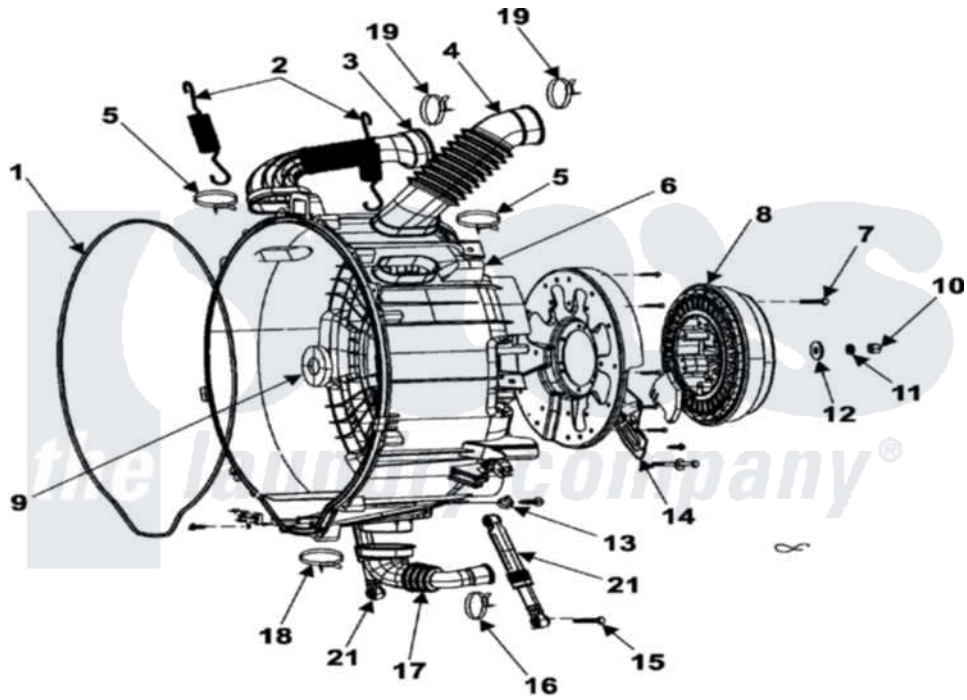

Samsung WF306LAW/XAA 05 - TUB BACK

Samsung [Residential Samsung WF306LAW/XAA Washer Parts](#) Parts Diagram 05 - TUB BACK
 Click on the part number to view part

Item	Original Part Number	Replaced By	Status	Part Description
1	DC69-00804A	34001296		Gasket, Tub
2	DC61-01257A	34001274		Spring, Suspension
3	DC67-00155A	34001295		Hose Exhaust
4	DC67-00123A	34001293		Hose, Exhaust
5	DC72-00035A	34001298		Clamp, Hose
6	Y00000000		Not Available	SEE NOTE ASSY-SEMI TUB BACK CURRENTLY UNAVAILABLE
7	6011-001554		Not Available	BOLT-ETC;M6,L56,ZPC3(WHT),SWRC
8	DC31-00049A	34001269		Motor-Drum
9	DC62-00156A	34001310		Seal-Oil
10	DC60-50148B	34001271		Nut, Pulley
11	DC60-60049A	34001273		Washer, Spring
12	6031-001531		Not Available	WASHER-PLAIN;SCP1,-,ID7,OD14,
13	DC65-20008C		Not Available	CLAMP-CABLE;DA-8N
14	DC61-01431B	34001477		Bracket

15	Y0000000		Not Available	SEE NOTE BOLT-HEX CURRENTLY UNAVAILABLE
16	DC61-00219C	596669		Clamp, Manifold
17	DC67-00126A	34001294		Hose, Tub To Pump
18	DC65-00014A	34001289		Clamp, Hose
19	DC72-00001D	34001297		Clamp, Hose
20	DC61-01338A		Not Available	BRACKET-HOUSING BEARING
21	DC66-00343E		Not Available	DAMPER-SHOCK;GW- PJT,STEEL+PP+