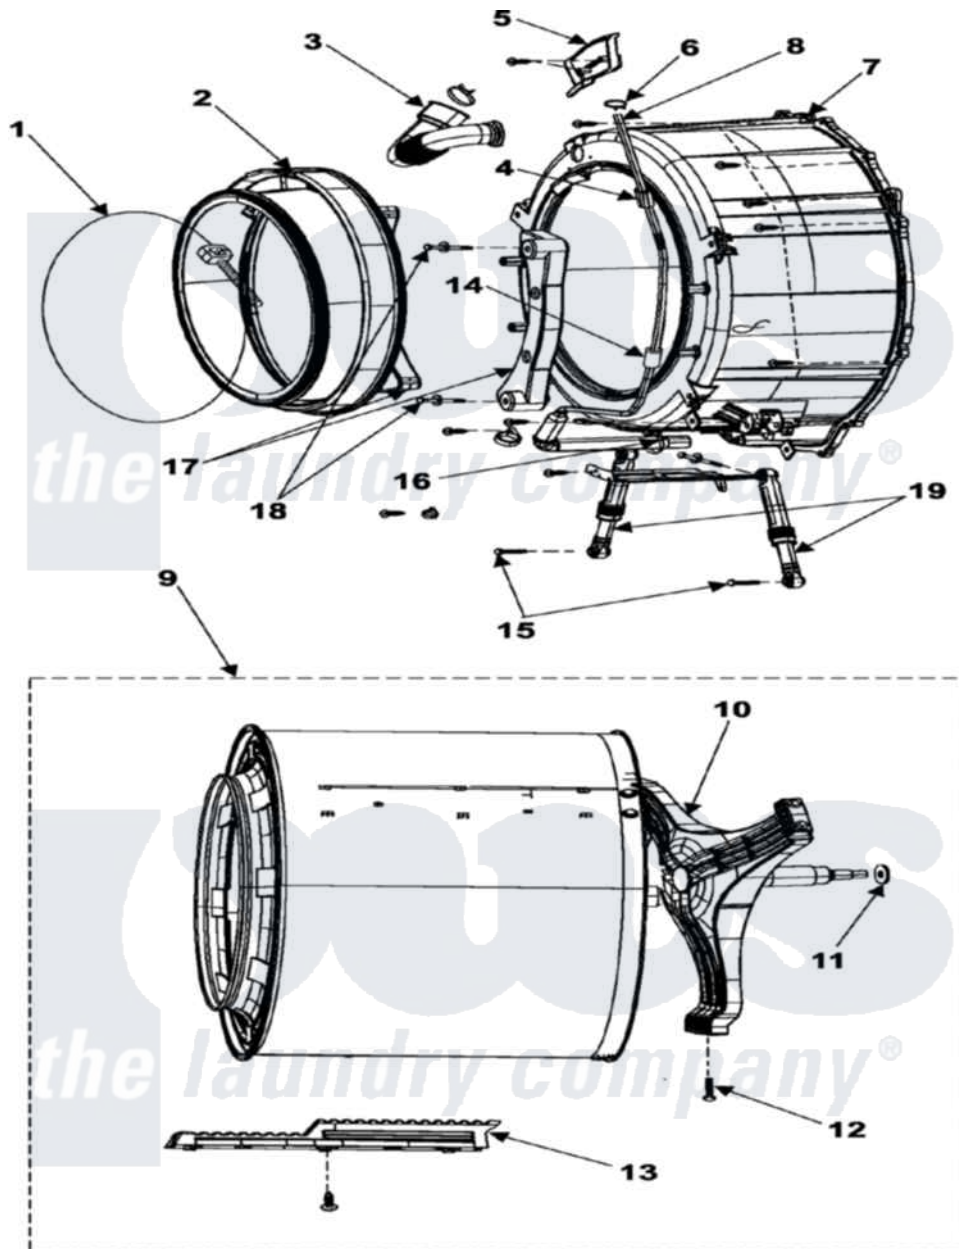

Samsung WF306LAW/XAA 06 - TUB FRONT

Samsung Residential Samsung WF306LAW/XAA Washer Parts Parts Diagram 06 - TUB FRONT

Click on the part number to view part

Item	Original Part Number	Replaced By	Status	Part Description
1	DC97-04981D	34001306		Clamp, Bellow To Tub
2	DC64-00802A	34001302		Door-Diaphragm
3	DC67-00122A	34001304		Hose-Drawer Tub
4	DC63-10003E	34001301		Sleeve, Pressure Switch Hose
5	DC61-01172A	34001300		Guide, Water
6	DC61-70029C	34001169		Clamp, Hose
7	DC97-08650C		Not Available	ASSY-SEMI TUB FRONT
8	DC67-00124A	34001308		Hose-Resurre
9	DC97-10337A		Not Available	ASSY-DRUM
10	DC97-06986A	34001288		Asst-Flange Shaft
11	6031-001523		Not Available	WASHER-WAVE;SK5,-,ID35,OD45,
12	6011-001491	34001277		Screw
13	DC66-00434A		Not Available	DRUM-LIFTER
14	DC63-10002D		Not Available	SPONGE-HARNESS
15	Y00000000		Not Available	SEE NOTE BOLT-HEX CURRENTLY UNAVAILABLE

16	DC65-00009A	285655	Clamp, Hose
17	DC67-00139A	34001276	Counterweight, Front
18	DC97-02412F	34001158	Bolt Assembly
19	DC66-00343C	34001303	Shock Absorber