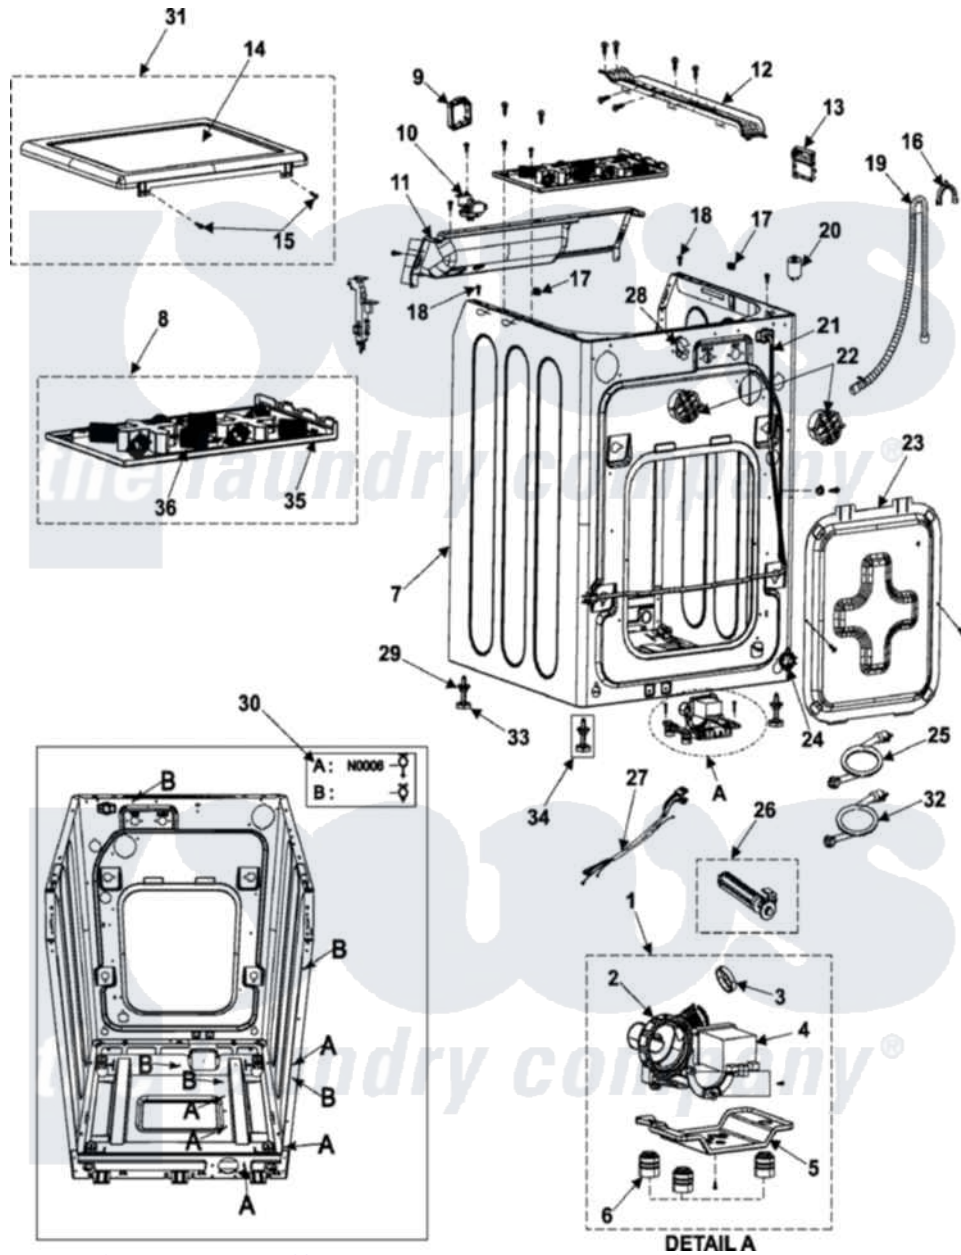

Samsung WF316BAC/XAA 01 - CABINET

Samsung Residential Samsung WF316BAC/XAA Washer Parts Parts Diagram 01 - CABINET

Click on the part number to view part

Item	Original Part Number	Replaced By	Status	Part Description
1	DC96-00774A	34001320		Assembly-Pump Drain
2	Y00000000		Not Available	SEE NOTE CASE-PUMP CURRENTLY UNAVAILABLE
3	DC62-00202A	34001322		Valve-Check
4	DC31-00054A	DC97-15974C		Drain Pump
5	DC61-01424A		Not Available	BRACKET-PUMP
6	DC63-00619A	34001323		Cushion-Pump
7	DC97-06995E		Not Available	ASSY-FRAME
8	DC97-08635D		Not Available	ASSY-ABSORBER
9	MFS-MEMS-00		Not Available	ASSY PCB PARTS(S)
10	DC97-03716C	34001324		Switch, Pressure Sensor
11	DC61-01166A	34001318		Frame-Plate- Cabinet
12	DC61-01200A	34001326		Channel, Harness
13	W10126750			Assembly Pcb Parts
14	DC63-00523F		Not Available	COVER-TOP
15	6009-001476	34001328		Screw
				SEE NOTE HOSE HANGER

16	Y00000000		Not Available	SEE NOTE HOSE-HANGER CURRENTLY UNAVAILABLE
17	DC61-01256A	34001097		Guide, Spring-Washer Only
18	6009-001458		Not Available	SCREW-SPECIAL;CH,+,- ,M4,L10,
19	DC97-10794A	34001095		Hose, Drain
20	DC29-00013A		Not Available	FILTER-EMI
21	DC96-00757A		Not Available	ASSY POWER CORD
22	DC97-08740C	34001455		Assembly-Cap
23	DC63-00522A		Not Available	COVER-BACK
24	DC61-00274A	34001500		Guide Hose
25	Y00000000		Not Available	SEE NOTE ASSY-HOSE WATER,HOT CURRENTLY UNAVAILABLE
26	DC97-07448A	34001337		Bolt, Shipping
27	DC96-01043A		Not Available	ASSY-M.WIRE HARNESS
28	DC61-00133A	34001331		Clip, Outer Hose Holder
29	6021-001203		Not Available	NUT-HEXAGON FLANGE
30	DC61-40081A	M0585401		Tie, Wire
31	DC97-08634E		Not Available	ASSY-COVER TOP
32	Y00000000		Not Available	SEE NOTE ASSY-HOSE WATER-COLD CURRENTLY UNAVAILABLE
33	DC61-01432A	34001341		Foot, Leveling
34	DC97-08838A		Not Available	ASSY-LEG
35	DC61-01403A		Not Available	BRACKET-ABSORBER
36	DC61-01404A		Not Available	SPRING-ABSORBER
NI	DC61-00133A	34001331		Clip, Outer Hose Holder