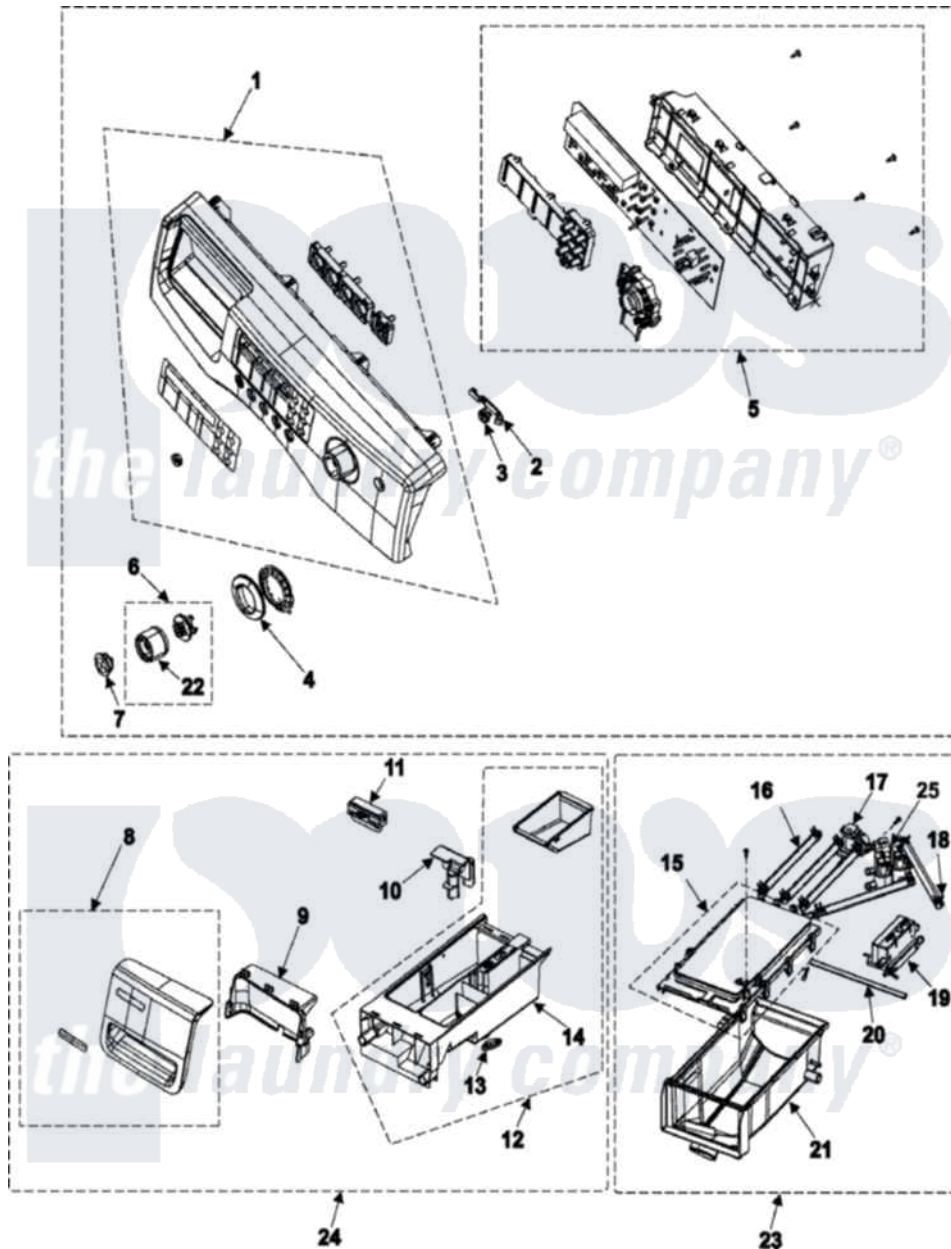

Samsung WF316BAC/XAA 02 - CONTROL PANEL/HOUSING-DRAWER

Samsung [Residential Samsung WF316BAC/XAA Washer Parts](#) Parts Diagram 02 - CONTROL PANEL/HOUSING-DRAWER

[Click on the part number to view part](#)

Item	Original Part Number	Replaced By	Status	Part Description
1	DC97-10513C			Assembly-S.panel Control
2	DC66-00413A	34001419		Lever, Power
3	DC64-01105C		Not Available	BUTTON-PUSH(P)
4	Y00000000		Not Available	SEE NOTE WINDOW ENCODER CURRENTLY UNAVAILABLE
5	W10126754		Not Available	ASSY PCB PARTS(M)
6	DC97-10526A		Not Available	ASSY-KNOB ENCODER;FRONTIER,BBY
7	DC64-01132C		Not Available	BUTTON-ENCODER
8	Y00000000		Not Available	SEE NOTE ASSY-PANEL DRAWER CURRENTLY UNAVAILABLE
9	DC64-01113C		Not Available	HANDLE-DRAWER
10	DC67-00121B	34001401		Cap, Rinse
11	DC61-01171A	34001239		Separator
12	DC97-08774A	34001282		Drawer, Detergent
13	DC63-00516A		Not Available	COVER-DETERGENT