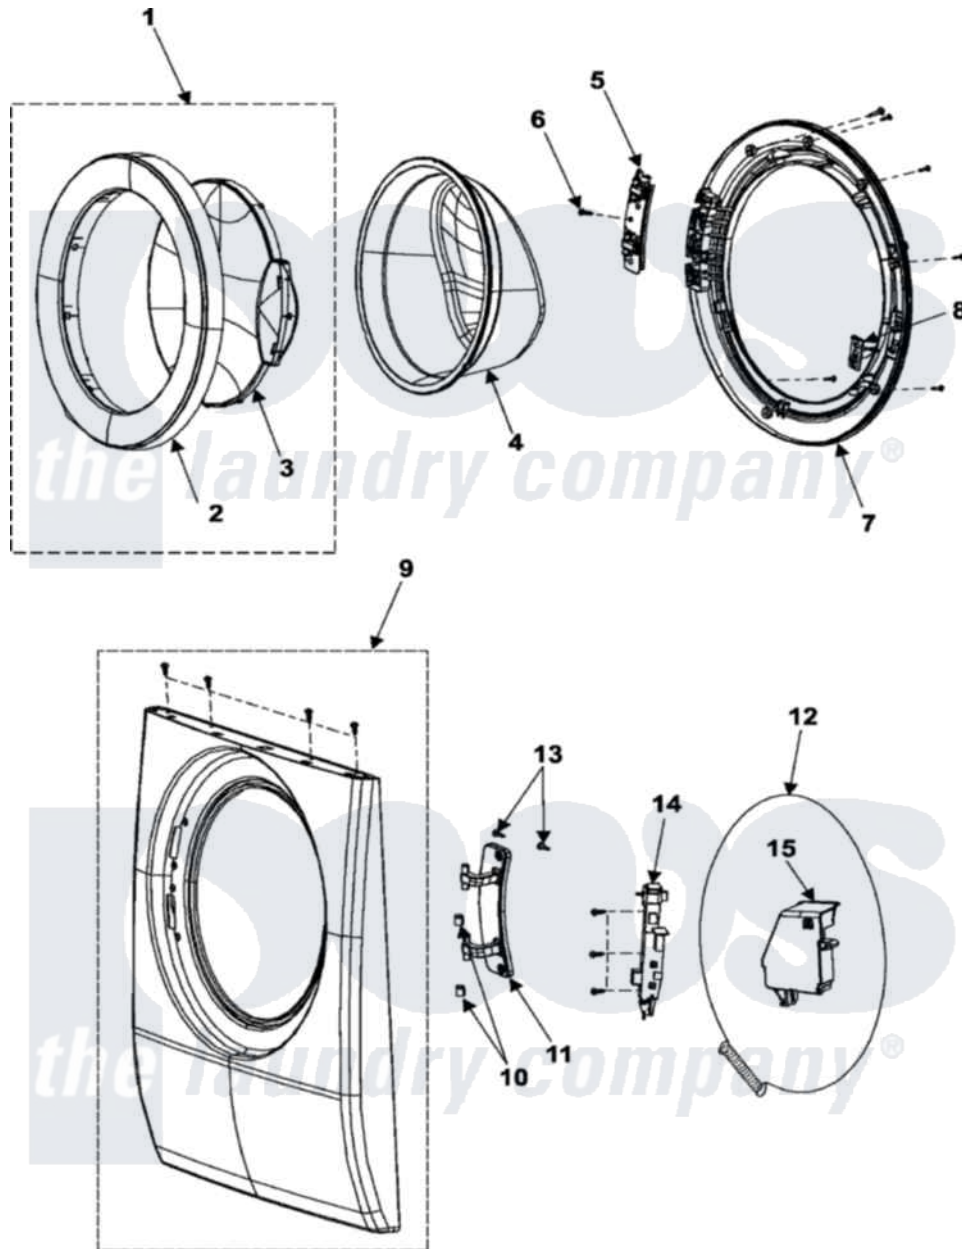

# Samsung WF316BAC/XAA 03 - DOOR

Samsung [Residential Samsung WF316BAC/XAA Washer Parts](#) Parts Diagram 03 - DOOR  
 Click on the part number to view part

Item	Original Part Number	Replaced By	Status	Part Description
1	DC97-10342B		Not Available	ASSY-COVER DOOR
2	DC63-00674B		Not Available	COVER-DOOR
3	DC64-01120A	<a href="#">35001271</a>		Door Safet
4	DC64-00504A	<a href="#">34001254</a>		Glass, Door
5	DC61-01222A	<a href="#">35001129</a>		Bracket-Hinge
6	6001-001668		Not Available	SCREW-MACHINE; TH, +, M5, L16, PASS
7	DC61-01520A		Not Available	HOLDER-GLASS
8	DC66-00326A	<a href="#">34001260</a>		Hook, Door
9	DC97-10340C		Not Available	ASSY-FRAME FRONT
10	DC61-00891A	<a href="#">34001192</a>		Bushing, Hinge Guide
11	DC61-01532A		Not Available	HINGE-DOOR
12	DC97-04973A	<a href="#">34001266</a>		Clamp, Bellow To Front Panel
13	6001-001773	<a href="#">35001126</a>		Screw-Machine
14	DC64-00519B	<a href="#">8182634</a>		Lock, Door
15	DC63-00693A		Not Available	COVER-DOOR SWITCH;FRONTIER