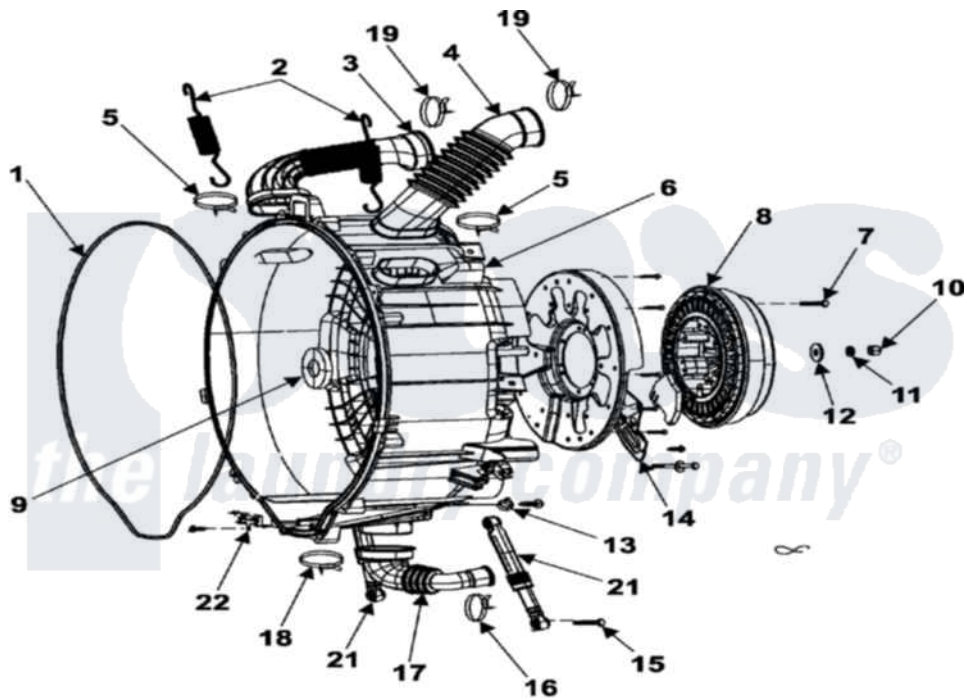

Samsung WF316BAC/XAA 05 - TUB BACK

Samsung [Residential Samsung WF316BAC/XAA Washer Parts](#) Parts Diagram 05 - TUB BACK
 Click on the part number to view part

Item	Original Part Number	Replaced By	Status	Part Description
1	DC69-00804A	34001296		Gasket, Tub
2	DC61-01257A	34001274		Spring, Suspension
3	DC67-00155A	34001295		Hose Exhaust
4	DC67-00123A	34001293		Hose, Exhaust
5	DC72-00035A	34001298		Clamp, Hose
6	Y00000000		Not Available	SEE NOTE ASSY-SEMI TUB BACK CURRENTLY UNAVAILABLE
7	6011-001554		Not Available	BOLT-ETC;M6,L56,ZPC3(WHT),SWRC
8	DC31-00049A	34001269		Motor-Drum
9	DC62-00156A	34001310		Seal-Oil
10	DC60-50148B	34001271		Nut, Pulley
11	DC60-60049A	34001273		Washer, Spring
12	6031-001531		Not Available	WASHER-PLAIN;SCP1,-,ID7,OD14,
"	DC60-60044B		Not Available	WASHER-PLAIN;SBC,ID8.4,OD30,T3

13	DC65-20008C		Not Available	CLAMP-CABLE;DA-8N
14	DC61-01431B	34001477		Bracket
15	Y00000000		Not Available	SEE NOTE BOLT-HEX CURRENTLY UNAVAILABLE
16	DC61-00219C	596669		Clamp, Manifold
17	DC67-00126A	34001294		Hose, Tub To Pump
18	DC65-00014A	34001289		Clamp, Hose
19	DC72-00001D	34001297		Clamp, Hose
20	DC61-01338A		Not Available	BRACKET-HOUSING BEARING
21	DC66-00343E		Not Available	DAMPER-SHOCK;GW- PJT,STEEL+PP+
22	DC61-01482A		Not Available	BRACKET-HEATER