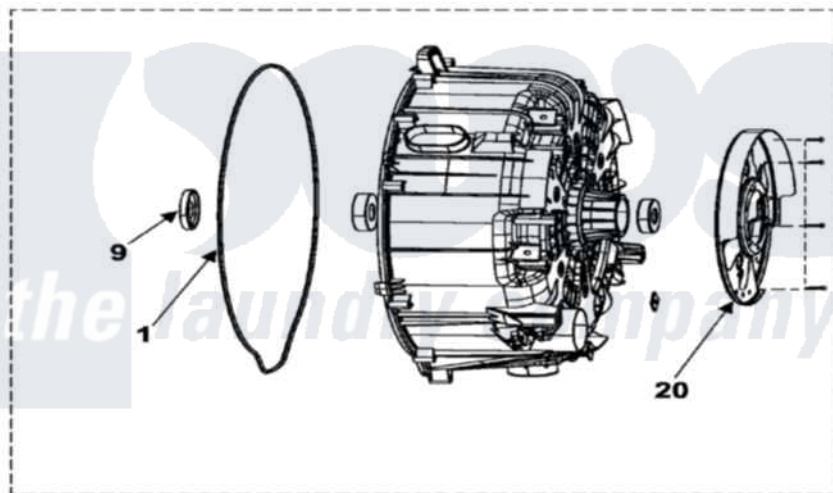

Samsung WF316BAC/XAA 05 - TUB BACK

Samsung [Residential Samsung WF316BAC/XAA Washer Parts](#) Parts Diagram 05 - TUB BACK
 Click on the part number to view part

Item	Original Part Number	Replaced By	Status	Part Description
1	DC69-00804A	34001296		Gasket, Tub
2	DC61-01257A	34001274		Spring, Suspension
3	DC67-00155A	34001295		Hose Exhaust
4	DC67-00123A	34001293		Hose, Exhaust
5	DC72-00035A	34001298		Clamp, Hose
6	Y00000000		Not Available	SEE NOTE ASSY-SEMI TUB BACK CURRENTLY UNAVAILABLE
7	6011-001554		Not Available	BOLT-ETC;M6,L56,ZPC3(WHT),SWRC
8	DC31-00049A	34001269		Motor-Drum
9	DC62-00156A	34001310		Seal-Oil
10	DC60-50148B	34001271		Nut, Pulley
11	DC60-60049A	34001273		Washer, Spring
12	6031-001531		Not Available	WASHER-PLAIN;SCP1,-,ID7,OD14,
"	DC60-60044B		Not Available	WASHER-PLAIN;SBC,ID8.4,OD30,T3

13	DC65-20008C		Not Available	CLAMP-CABLE;DA-8N
14	DC61-01431B	34001477		Bracket
15	Y00000000		Not Available	SEE NOTE BOLT-HEX CURRENTLY UNAVAILABLE
16	DC61-00219C	596669		Clamp, Manifold
17	DC67-00126A	34001294		Hose, Tub To Pump
18	DC65-00014A	34001289		Clamp, Hose
19	DC72-00001D	34001297		Clamp, Hose
20	DC61-01338A		Not Available	BRACKET-HOUSING BEARING
21	DC66-00343E		Not Available	DAMPER-SHOCK;GW- PJT,STEEL+PP+
22	DC61-01482A		Not Available	BRACKET-HEATER