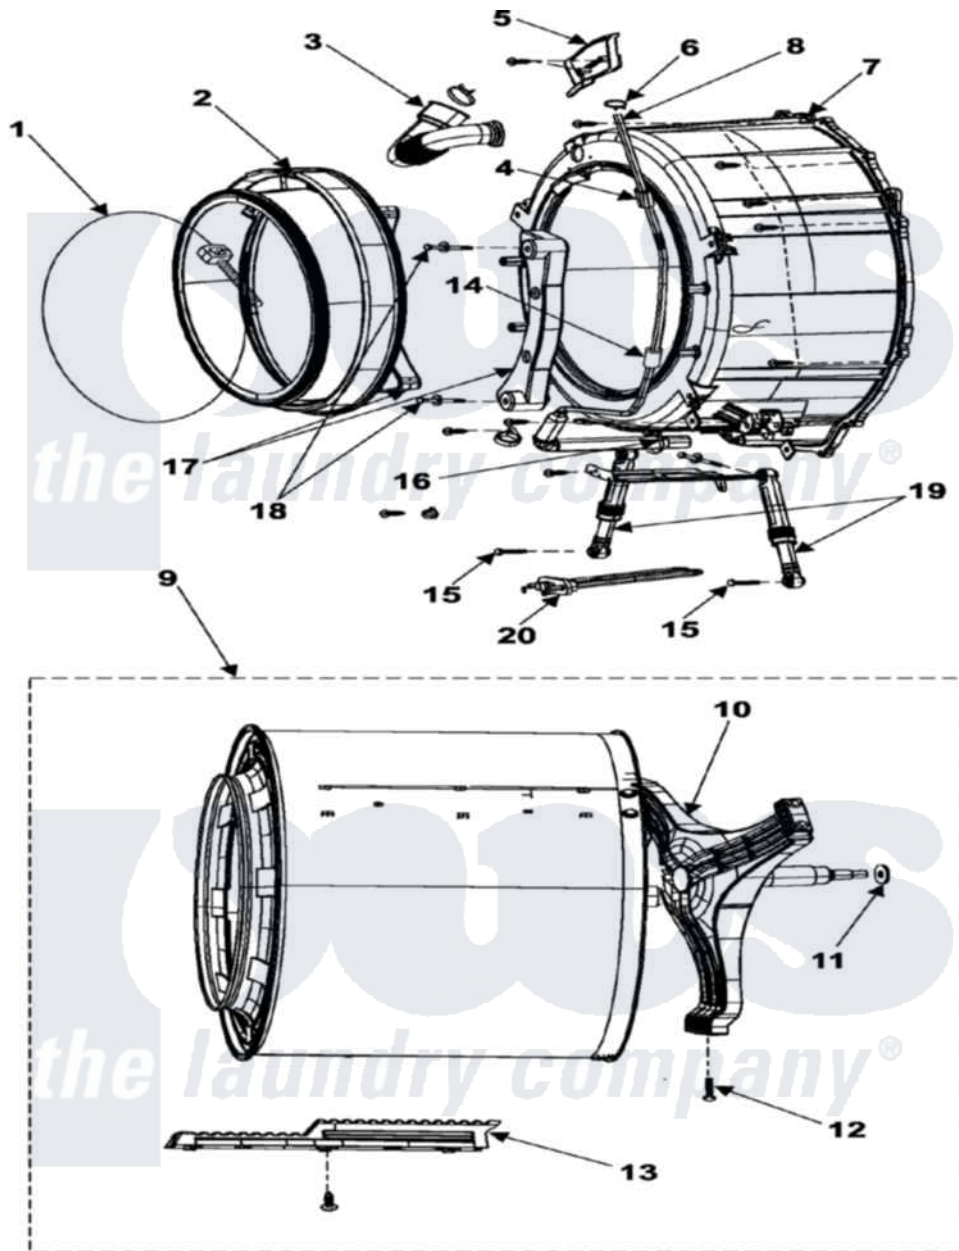

Samsung WF316BAC/XAA 06 - TUB FRONT

Samsung Residential Samsung WF316BAC/XAA Washer Parts Parts Diagram 06 - TUB FRONT

[Click on the part number to view part](#)

Item	Original Part Number	Replaced By	Status	Part Description
1	DC97-04981D	34001306		Clamp, Bellow To Tub
2	DC64-00802A	34001302		Door-Diaphragm
3	DC67-00122A	34001304		Hose-Drawer Tub
4	DC63-10003E	34001301		Sleeve, Pressure Switch Hose
5	DC61-01172A	34001300		Guide, Water
6	DC61-70029C	34001169		Clamp, Hose
7	DC97-08650A	34001309		Assembly-Semi Tub Front
8	DC67-00124A	34001308		Hose-Ressure
9	DC97-10337A		Not Available	ASSY-DRUM
10	DC97-06986A	34001288		Asst-Flange Shaft
11	6031-001523		Not Available	WASHER-WAVE;SK5,- ,ID35,OD45,
12	6011-001491	34001277		Screw
13	DC66-00434A		Not Available	DRUM-LIFTER
14	DC63-10002D		Not Available	SPONGE-HARNES
15	Y00000000		Not Available	SEE NOTE BOLT-HEX CURRENTLY UNAVAILABLE

16	DC65-00009A	285655	Clamp, Hose
17	DC67-00139A	34001276	Counterweight, Front
18	DC97-02412F	34001158	Bolt Assembly
19	DC66-00343C	34001303	Shock Absorber
20	DC47-00006G	12002809	Heater Kit