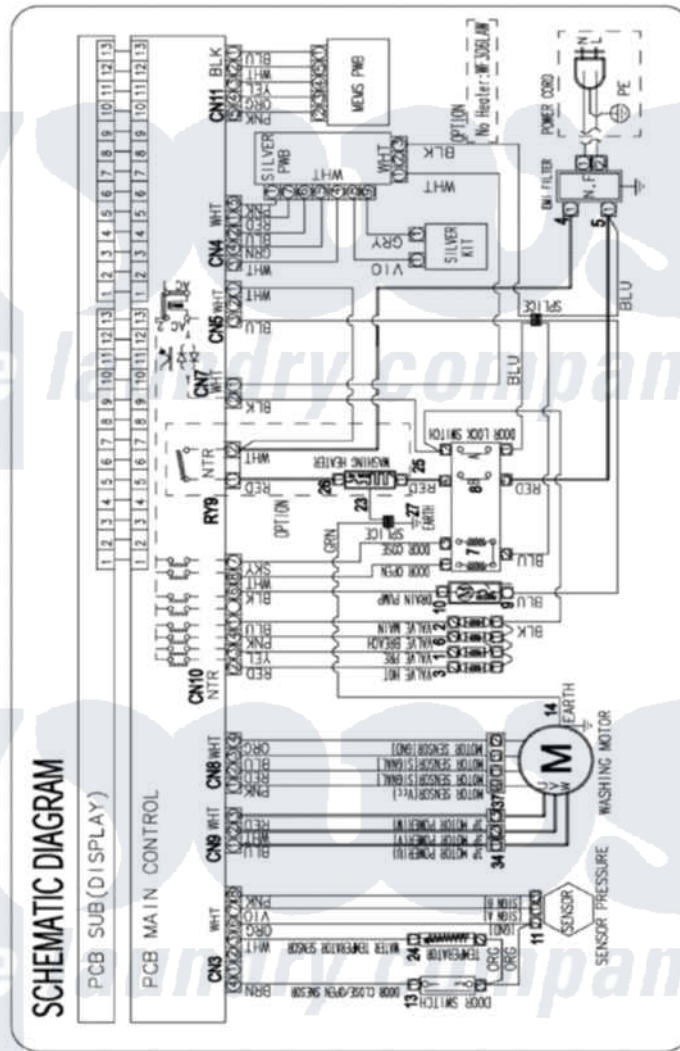

Samsung WF316BAC/XAA 07 - WIRING INFORMATION

Samsung [Residential Samsung WF316BAC/XAA Washer Parts](#) Parts Diagram 07 - WIRING INFORMATION
 Click on the part number to view part

Item	Original Part Number	Replaced By	Status	Part Description
NI	15003914		Not Available	WIRING INFORMATION