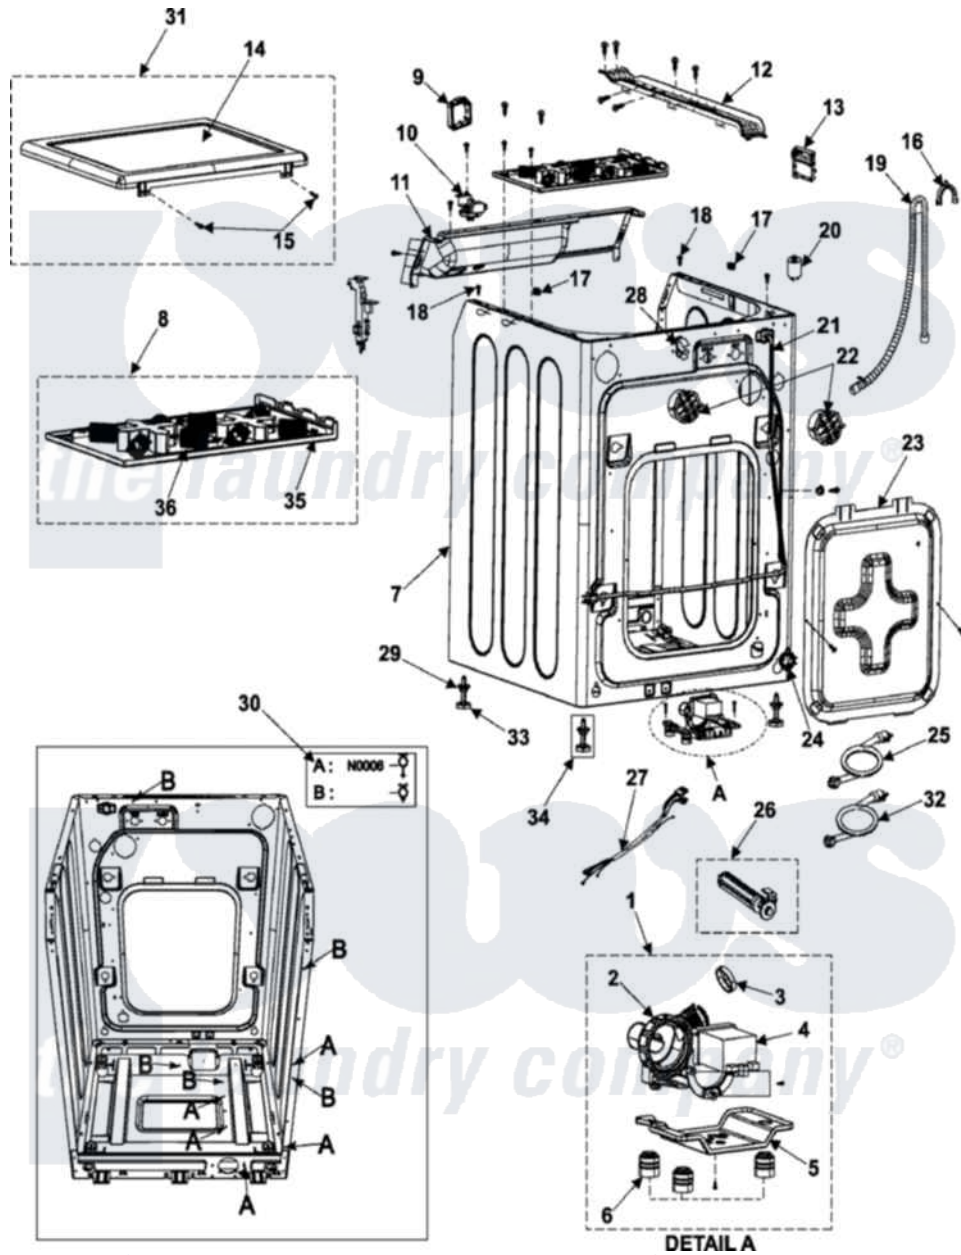

Samsung WF316BAW 01 - CABINET

Samsung Residential Samsung WF316BAW Washer Parts Parts Diagram 01 - CABINET

Click on the part number to view part

Item	Original Part Number	Replaced By	Status	Part Description
1	DC96-00774A	34001320		Assembly-Pump Drain
2	Y00000000		Not Available	SEE NOTE CASE-PUMP CURRENTLY UNAVAILABLE
3	DC62-00202A	34001322		Valve-Check
4	DC31-00054A	DC97-15974C		Drain Pump
5	DC61-01424A		Not Available	BRACKET-PUMP
6	DC63-00619A	34001323		Cushion-Pump
7	DC97-06995A	34001339		Assembly-Frame Lu
8	DC97-08635D		Not Available	ASSY-ABSORBER
9	MFS-MEMS-00		Not Available	ASSY PCB PARTS(S)
10	DC97-03716C	34001324		Switch, Pressure Sensor
11	DC61-01166A	34001318		Frame-Plate- Cabinet
12	DC61-01200A	34001326		Channel, Harness
13	W10126750			Assembly Pcb Parts
14	DC63-00523A	35001163		Cover-Top Lu
15	6009-001476	34001328		Screw
				SEE NOTE HOSE HANGER

16	Y00000000		Not Available	SEE NOTE HOSE-HANGER CURRENTLY UNAVAILABLE
17	DC61-01256A	34001097		Guide, Spring-Washer Only
18	6009-001458		Not Available	SCREW-SPECIAL;CH,+,- ,M4,L10,
19	DC97-10794A	34001095		Hose, Drain
20	DC29-00013A		Not Available	FILTER-EMI
21	DC96-00757A		Not Available	ASSY POWER CORD
22	DC97-08740C	34001455		Assembly-Cap
23	DC63-00522A		Not Available	COVER-BACK
24	DC61-00274A	34001500		Guide Hose
25	Y00000000		Not Available	SEE NOTE ASSY-HOSE WATER,HOT CURRENTLY UNAVAILABLE
26	DC97-07448A	34001337		Bolt, Shipping
27	DC96-01043A		Not Available	ASSY-M.WIRE HARNESS
28	DC61-00133A	34001331		Clip, Outer Hose Holder
29	6021-001203		Not Available	NUT-HEXAGON FLANGE
30	DC61-40081A	M0585401		Tie, Wire
31	DC97-08634A	34001332		Top
32	Y00000000		Not Available	SEE NOTE ASSY-HOSE WATER-COLD CURRENTLY UNAVAILABLE
33	DC61-01432A	34001341		Foot, Leveling
34	DC97-08838A		Not Available	ASSY-LEG
35	DC61-01403A		Not Available	BRACKET-ABSORBER
36	DC61-01404A		Not Available	SPRING-ABSORBER
NI	DC61-00133A	34001331		Clip, Outer Hose Holder