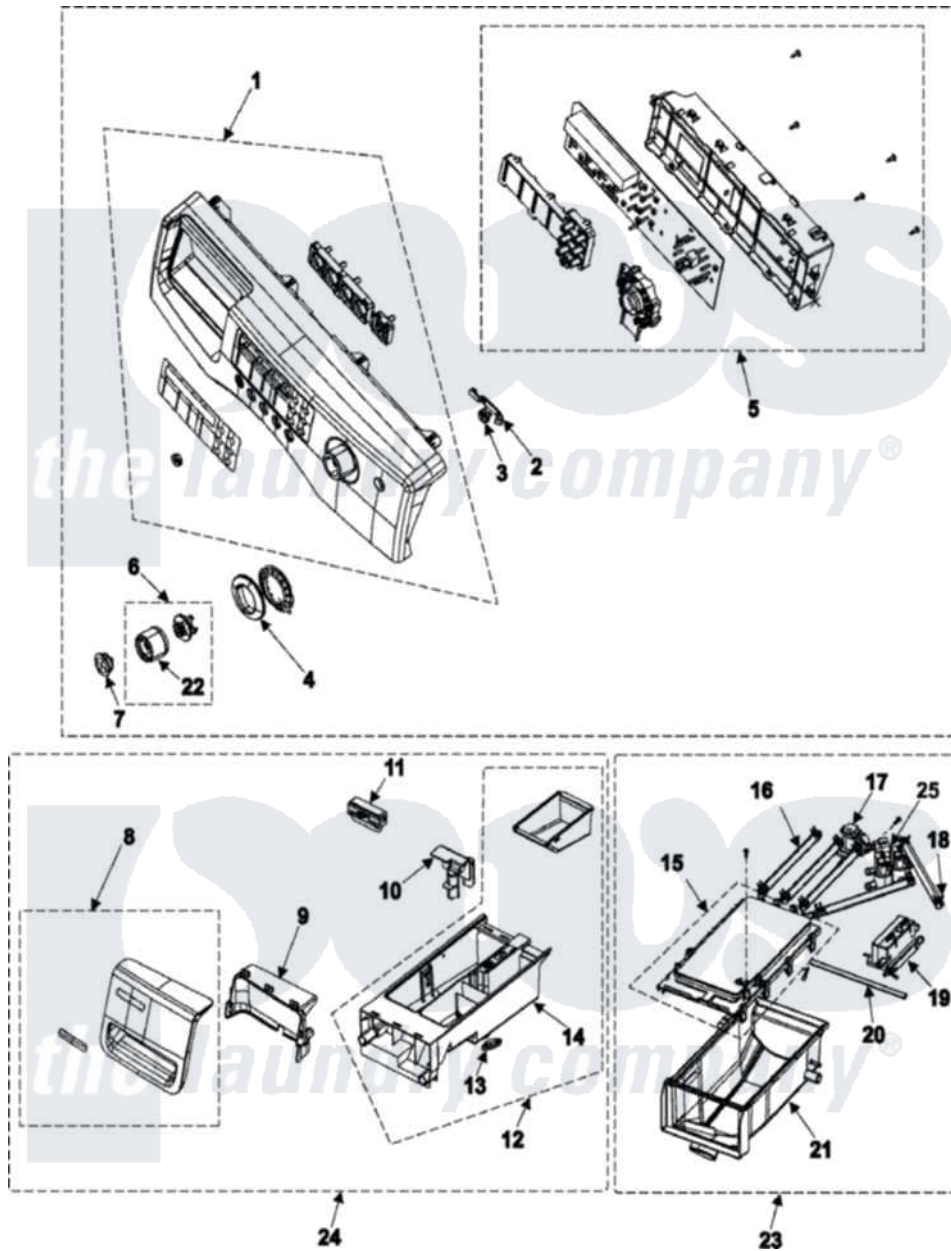

Samsung WF316BAW 02 - CONTROL PANEL/HOUSING-DRAWER

Samsung Residential Samsung WF316BAW Washer Parts Parts Diagram 02 - CONTROL PANEL/HOUSING-DRAWER
 Click on the part number to view part

Item	Original Part Number	Replaced By	Status	Part Description
1	DC97-10513A		Not Available	ASSY-S.PANEL CONTROL
2	DC66-00413A	34001419		Lever, Power
3	DC64-01105A		Not Available	BUTTON-PUSH(P)
4	Y00000000		Not Available	SEE NOTE WINDOW ENCODER CURRENTLY UNAVAILABLE
5	W10126754		Not Available	ASSY PCB PARTS(M)
6	DC97-10526A		Not Available	ASSY-KNOB ENCODER;FRONTIER,BBY
7	DC64-01132A		Not Available	BUTTON-ENCODER
8	DC97-10961A		Not Available	ASSY-PANEL DRAWER ---- SNA
9	DC64-01113A		Not Available	HANDLE-DRAWER
10	DC67-00121B	34001401		Cap, Rinse
11	DC61-01171A	34001239		Separator
12	DC97-08774A	34001282		Drawer, Detergent
13	DC63-00516A		Not Available	COVER-DETERGENT
14	DC61-01170A		Not Available	BODY-DRAWER

15	DC97-08800A	34001284	ASSEMBLY-S HOUSING DRAWER
16	DC67-00051B	34001210	HOSE-DISPE
17	DC62-30314K		VALVE-WATER
18	DC65-00008A	596669	CLAMP, MANIFOLD
19	DC97-10417A	Not Available	ASSY-GUIDE WATER
20	DC67-00089F	Not Available	HOSE-WATER
21	DC61-01167C	Not Available	HOUSING-DRAWER(L);WF326LAW,PP
22	DC64-01084A	Not Available	KNOB-ENCODER(1);K4-PJT,ABS,-,-
23	DC97-07125C	Not Available	ASSY-HOUSING DRAWER
24	DC97-10335A	Not Available	ASSY-DRAWER
25	DC62-00142G		VALVE, WATER