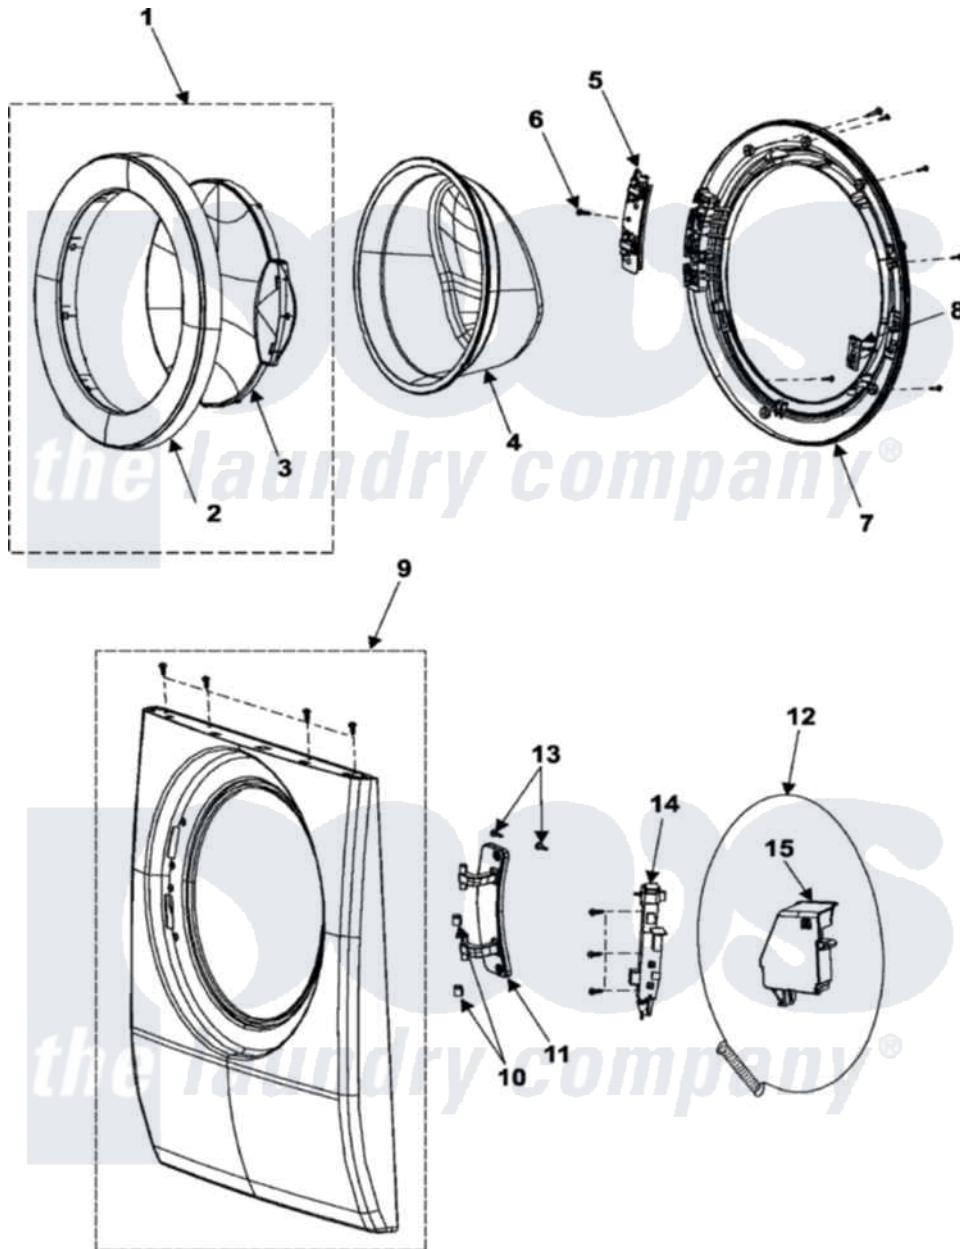

Samsung WF316BAW 03 - DOOR

Samsung [Residential Samsung WF316BAW Washer Parts](#) Parts Diagram 03 - DOOR
 Click on the part number to view part

Item	Original Part Number	Replaced By	Status	Part Description
1	DC97-10342A			Assembly-Cover Door
2	DC63-00674B		Not Available	COVER-DOOR
3	DC64-01120A	35001271		Door Safet
4	DC64-00504A	34001254		Glass, Door
5	DC61-01222A	35001129		Bracket-Hinge
6	6001-001668		Not Available	SCREW-MACHINE; TH, +, M5, L16, PASS
7	DC61-01520A		Not Available	HOLDER-GLASS
8	DC66-00326A	34001260		Hook, Door
9	DC97-10340A		Not Available	ASSY-FRAME FRONT
10	DC61-00891A	34001192		Bushing, Hinge Guide
11	DC61-01532A		Not Available	HINGE-DOOR
12	DC97-04973A	34001266		Clamp, Bellow To Front Panel
13	6001-001773	35001126		Screw-Machine
14	DC64-00519B	8182634		Lock, Door
15	DC63-00693A		Not Available	COVER-DOOR SWITCH;FRONTIER