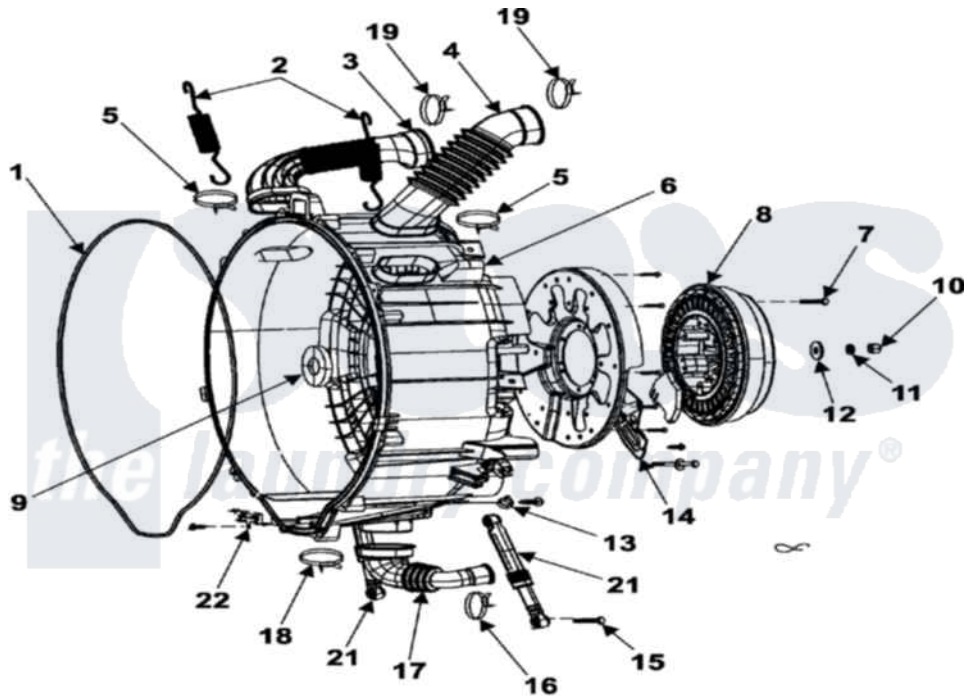

Samsung WF316BAW 05 - TUB BACK

Samsung Residential Samsung WF316BAW Washer Parts Parts Diagram 05 - TUB BACK
 Click on the part number to view part

Item	Original Part Number	Replaced By	Status	Part Description
1	DC69-00804A	34001296		Gasket, Tub
2	DC61-01257A	34001274		Spring, Suspension
3	DC67-00155A	34001295		Hose Exhaust
4	DC67-00123A	34001293		Hose, Exhaust
5	DC72-00035A	34001298		Clamp, Hose
6	Y00000000		Not Available	SEE NOTE ASSY-SEMI TUB BACK CURRENTLY UNAVAILABLE
7	6011-001554		Not Available	BOLT-ETC;M6,L56,ZPC3(WHT),SWRC
8	DC31-00049A	34001269		Motor-Drum
9	DC62-00156A	34001310		Seal-Oil
10	DC60-50148B	34001271		Nut, Pulley
11	DC60-60049A	34001273		Washer, Spring
12	6031-001531		Not Available	WASHER-PLAIN;SCP1,-,ID7,OD14,
"	DC60-60044B		Not Available	WASHER-PLAIN;SBC,ID8.4,OD30,T3

13	DC65-20008A		Not Available	CLAMP-CABLE;DA-2N,DONG-A,ELEC,
14	DC61-01431B	34001477		Bracket
15	Y00000000		Not Available	SEE NOTE BOLT-HEX CURRENTLY UNAVAILABLE
16	DC61-00219C	596669		Clamp, Manifold
17	DC67-00126A	34001294		Hose, Tub To Pump
18	DC65-00014A	34001289		Clamp, Hose
19	DC72-00001D	34001297		Clamp, Hose
20	DC61-01338A		Not Available	BRACKET-HOUSING BEARING
21	DC66-00343E		Not Available	DAMPER-SHOCK;GW-PJT,STEEL+PP+
22	DC61-01482A		Not Available	BRACKET-HEATER