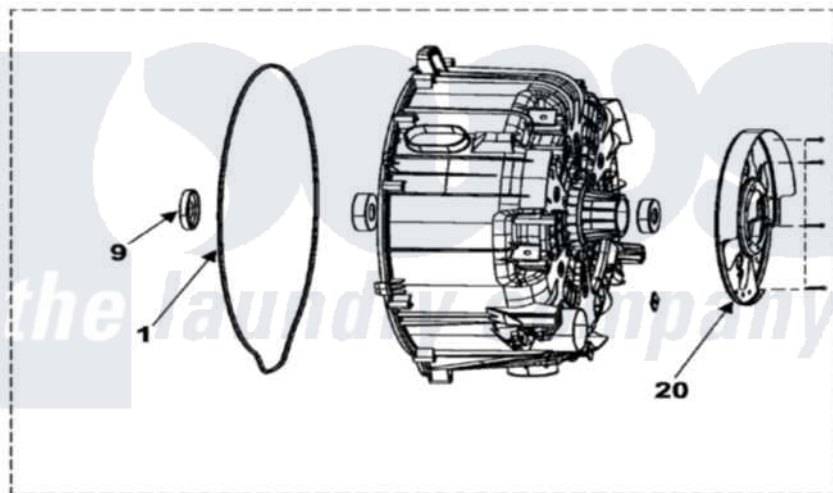

Samsung WF316BAW 05 - TUB BACK

Samsung Residential Samsung WF316BAW Washer Parts Parts Diagram 05 - TUB BACK
 Click on the part number to view part

Item	Original Part Number	Replaced By	Status	Part Description
1	DC69-00804A	34001296		Gasket, Tub
2	DC61-01257A	34001274		Spring, Suspension
3	DC67-00155A	34001295		Hose Exhaust
4	DC67-00123A	34001293		Hose, Exhaust
5	DC72-00035A	34001298		Clamp, Hose
6	Y00000000		Not Available	SEE NOTE ASSY-SEMI TUB BACK CURRENTLY UNAVAILABLE
7	6011-001554		Not Available	BOLT-ETC;M6,L56,ZPC3(WHT),SWRC
8	DC31-00049A	34001269		Motor-Drum
9	DC62-00156A	34001310		Seal-Oil
10	DC60-50148B	34001271		Nut, Pulley
11	DC60-60049A	34001273		Washer, Spring
12	6031-001531		Not Available	WASHER-PLAIN;SCP1,-,ID7,OD14,
"	DC60-60044B		Not Available	WASHER-PLAIN;SBC,ID8.4,OD30,T3

13	DC65-20008A		Not Available	CLAMP-CABLE;DA-2N,DONG-A,ELEC,
14	DC61-01431B	34001477		Bracket
15	Y00000000		Not Available	SEE NOTE BOLT-HEX CURRENTLY UNAVAILABLE
16	DC61-00219C	596669		Clamp, Manifold
17	DC67-00126A	34001294		Hose, Tub To Pump
18	DC65-00014A	34001289		Clamp, Hose
19	DC72-00001D	34001297		Clamp, Hose
20	DC61-01338A		Not Available	BRACKET-HOUSING BEARING
21	DC66-00343E		Not Available	DAMPER-SHOCK;GW-PJT,STEEL+PP+
22	DC61-01482A		Not Available	BRACKET-HEATER