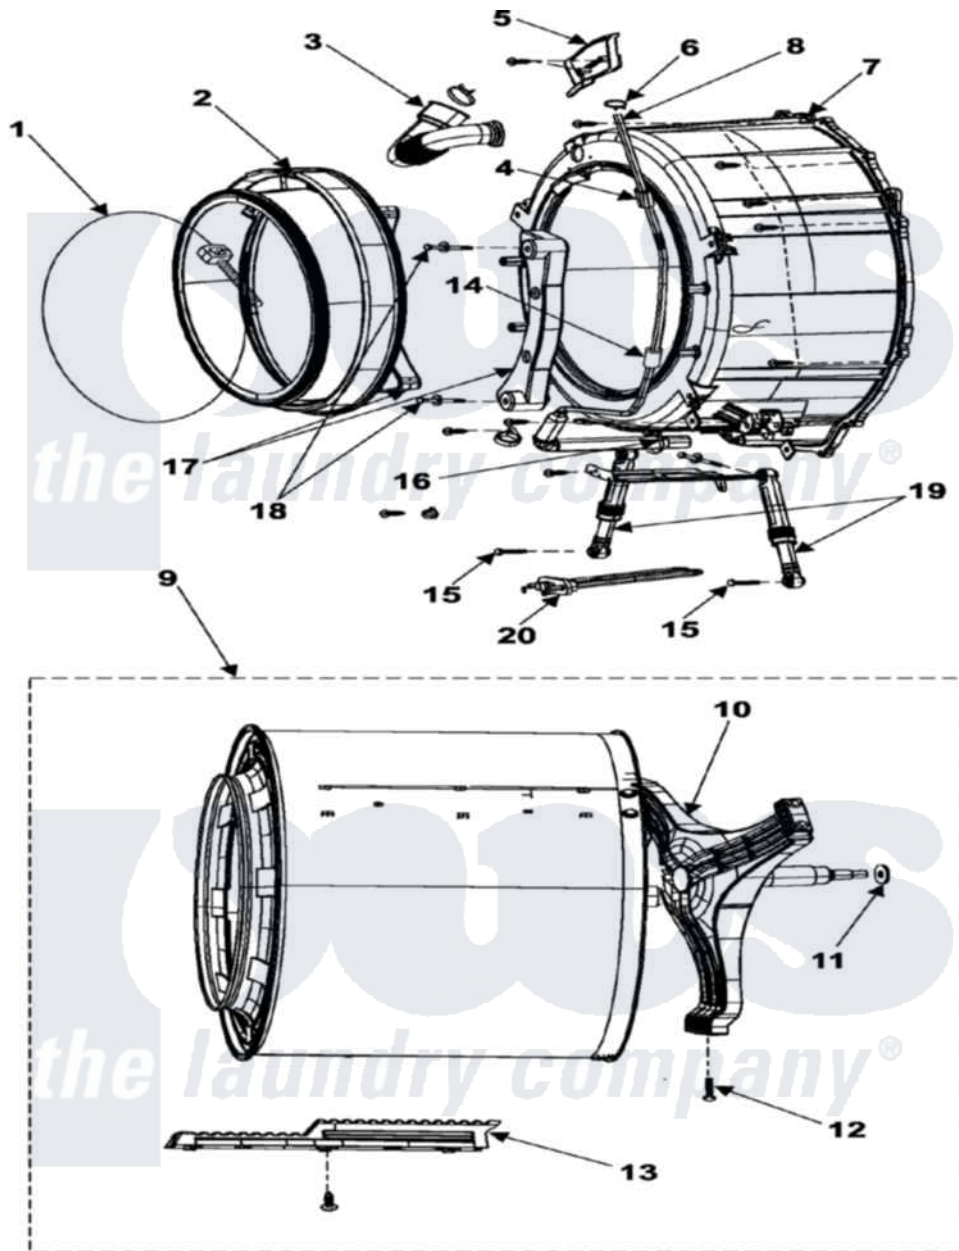

Samsung WF316BAW 06 - TUB FRONT

Samsung [Residential Samsung WF316BAW Washer Parts](#) Parts Diagram 06 - TUB FRONT
 Click on the part number to view part

Item	Original Part Number	Replaced By	Status	Part Description
1	DC97-04981D	34001306		Clamp, Bellow To Tub
2	DC64-00802A	34001302		Door-Diaphragm
3	DC67-00122A	34001304		Hose-Drawer Tub
4	DC63-10003E	34001301		Sleeve, Pressure Switch Hose
5	DC61-01172A	34001300		Guide, Water
6	DC61-70029C	34001169		Clamp, Hose
7	DC97-08650A	34001309		Assembly-Semi Tub Front
8	DC67-00124A	34001308		Hose-Resurre
9	DC97-10337A		Not Available	ASSY-DRUM
10	DC97-06986A	34001288		Asst-Flange Shaft
11	6031-001523		Not Available	WASHER-WAVE;SK5,- ,ID35,OD45,
12	6011-001491	34001277		Screw
13	DC66-00434A		Not Available	DRUM-LIFTER
14	DC63-10002D		Not Available	SPONGE-HARNES
15	Y00000000		Not Available	SEE NOTE BOLT-HEX CURRENTLY UNAVAILABLE

16	DC65-00009A	285655	Clamp, Hose
17	DC67-00139A	34001276	Counterweight, Front
18	DC97-02412F	34001158	Bolt Assembly
19	DC66-00343C	34001303	Shock Absorber
20	DC47-00006G	12002809	Heater Kit