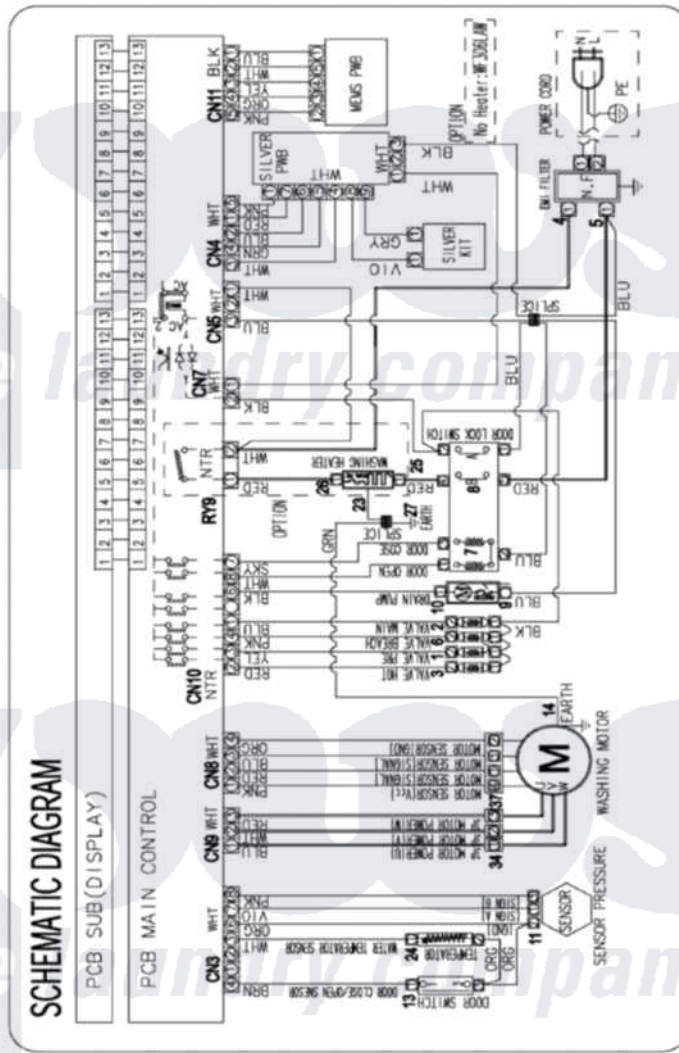

# Samsung WF316BAW 07 - WIRING INFORMATION

[Samsung Residential Samsung WF316BAW Washer Parts](#) Parts Diagram 07 - WIRING INFORMATION  
 Click on the part number to view part

Item	Original Part Number	Replaced By	Status	Part Description
NI	15003914		Not Available	WIRING INFORMATION