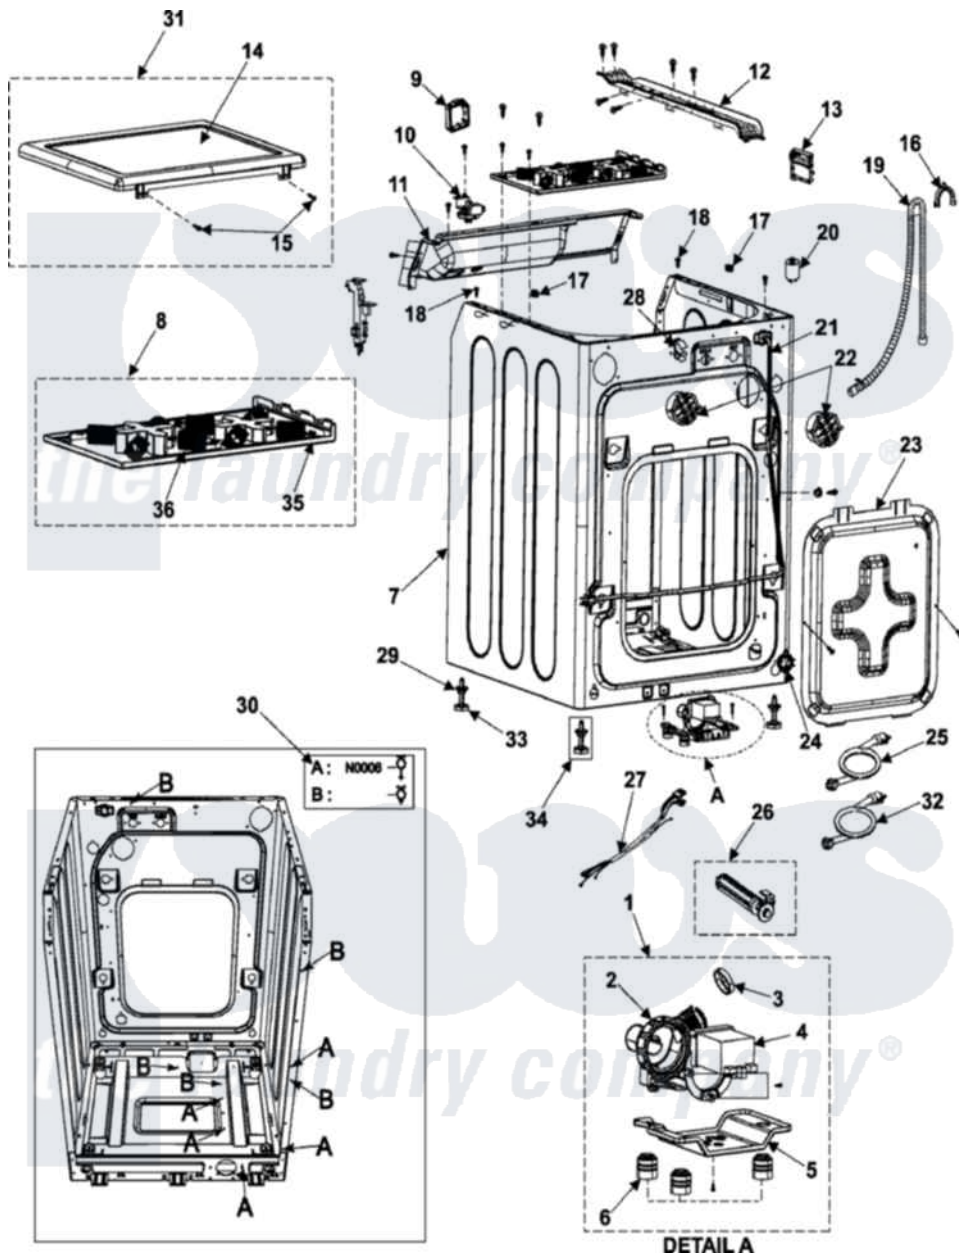

# Samsung WF316LAS 01 - CABINET

Samsung Residential Samsung WF316LAS Washer Parts Parts Diagram 01 - CABINET

Click on the part number to view part

Item	Original Part Number	Replaced By	Status	Part Description
1	DC96-00774A	<a href="#">34001320</a>		Assembly-Pump Drain
2	Y00000000		Not Available	SEE NOTE CASE-PUMP CURRENTLY UNAVAILABLE
3	DC62-00202A	<a href="#">34001322</a>		Valve-Check
4	DC31-00054A	<a href="#">DC97-15974C</a>		Drain Pump
5	DC61-01424A		Not Available	BRACKET-PUMP
6	DC63-00619A	<a href="#">34001323</a>		Cushion-Pump
7	DC97-06995D		Not Available	ASSY-FRAME
8	DC97-08635D		Not Available	ASSY-ABSORBER
9	MFS-MEMS-00		Not Available	ASSY PCB PARTS(S)
10	DC97-03716C	<a href="#">34001324</a>		Switch, Pressure Sensor
11	DC61-01166A	<a href="#">34001318</a>		Frame-Plate- Cabinet
12	DC61-01200A	<a href="#">34001326</a>		Channel, Harness
13	<a href="#">W10126750</a>			Assembly Pcb Parts
14	Y00000000		Not Available	SEE NOTE COVER-TOP CURRENTLY UNAVAILABLE
15	6009-001476	<a href="#">34001328</a>		Screw