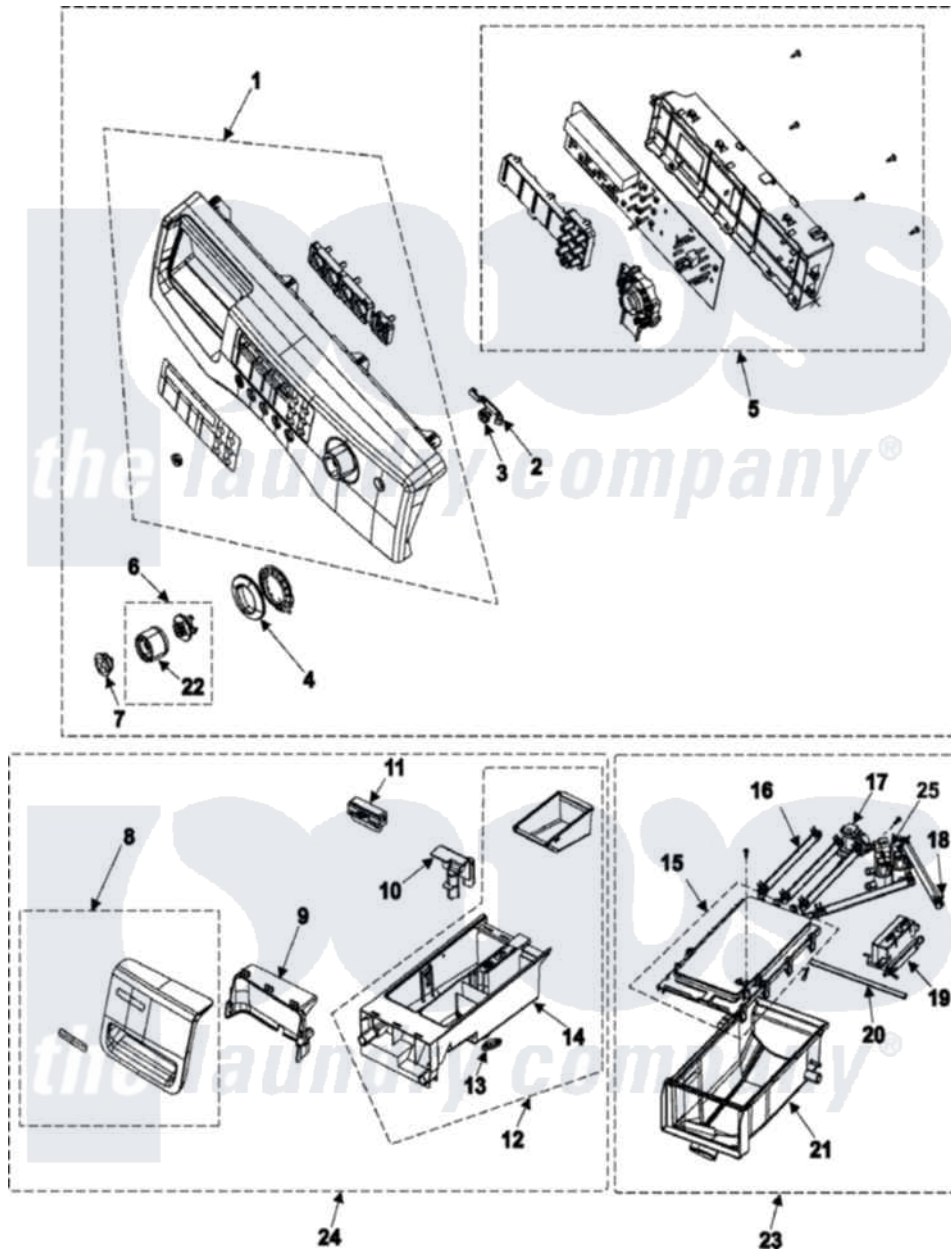

Samsung WF316LAS 02 - CONTROL PANEL/HOUSING-DRAWER

Samsung Residential Samsung WF316LAS Washer Parts Parts Diagram 02 - CONTROL PANEL/HOUSING-DRAWER
 Click on the part number to view part

Item	Original Part Number	Replaced By	Status	Part Description
1	DC97-10513B		Not Available	ASSY-S.PANEL CONTROL
2	DC66-00413A	34001419		Lever, Power
3	DC64-01105B		Not Available	BUTTON-PUSH(P)
4	Y00000000		Not Available	SEE NOTE WINDOW ENCODER CURRENTLY UNAVAILABLE
5	W10126756		Not Available	ASSY PCB PARTS(M)
6	DC97-10511A			Assembly-Knob Encoder
7	DC64-01108B		Not Available	BUTTON-ENCODER
8	DC97-10960B		Not Available	ASSY-PANEL DRAWER
9	DC64-01113B		Not Available	HANDLE-DRAWER
10	DC67-00121B	34001401		Cap, Rinse
11	DC61-01171A	34001239		Separator
12	DC97-08774A	34001282		Drawer, Detergent
13	DC63-00516A		Not Available	COVER-DETERGENT
14	DC61-01170A		Not Available	BODY-DRAWER
15	DC97-08800A	34001284		ASSEMBLY-S HOUSING DRAWER

16	DC67-00051B	34001210	Hose-Dispe
17	DC62-30314K		Valve-Water
18	DC65-00008A	596669	Clamp, Manifold
19	DC97-10417A		Not Available
			ASSY-GUIDE WATER
20	DC67-00089F		Not Available
			HOSE-WATER
21	DC61-01167C		Not Available
			HOUSING-DRAWER(L);WF326LAW,PP
22	DC64-01084A		Not Available
			KNOB-ENCODER(1);K4-PJT,ABS,-,-
23	DC97-07125C		Not Available
			ASSY-HOUSING DRAWER
24	DC97-10336B		Not Available
			ASSY-DRAWER
25	DC62-00142G		Valve, Water