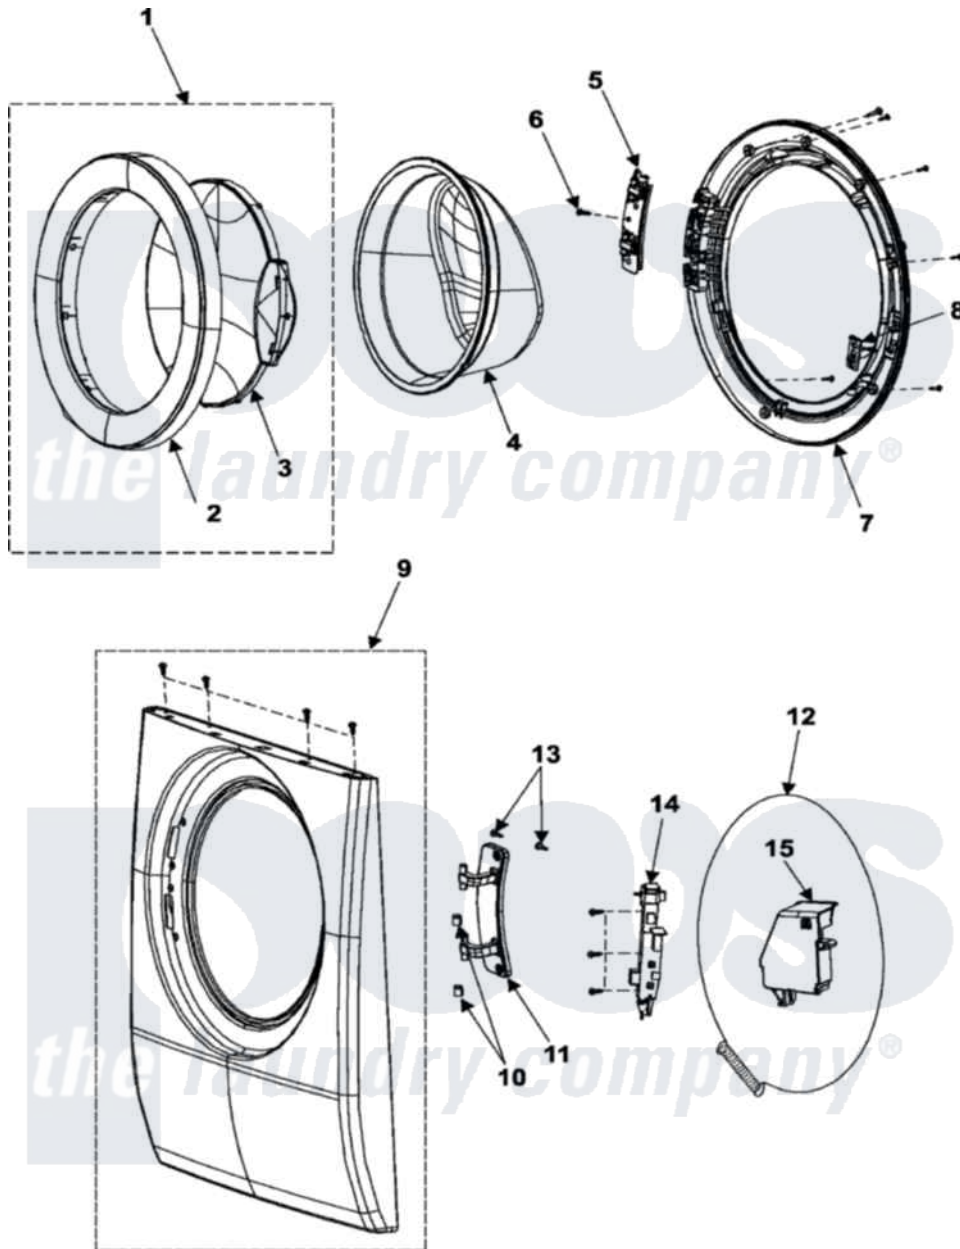

Samsung WF316LAS 03 - DOOR

Samsung [Residential Samsung WF316LAS Washer Parts](#) Parts Diagram 03 - DOOR
 Click on the part number to view part

Item	Original Part Number	Replaced By	Status	Part Description
1	DC97-10338A		Not Available	ASSY-COVER DOOR
2	Y00000000		Not Available	SEE NOTE COVER-DOOR CURRENTLY AVAILABLE
3	DC64-01120A	35001271		Door Safet
4	DC64-00504A	34001254		Glass, Door
5	DC61-01222A	35001129		Bracket-Hinge
6	6001-001668		Not Available	SCREW-MACHINE;TH,+,M5,L16,PASS
7	DC61-01520A		Not Available	HOLDER-GLASS
8	DC66-00326A	34001260		Hook, Door
9	DC97-10340B		Not Available	ASSY-FRAME FRONT
10	DC61-00891A	34001192		Bushing, Hinge Guide
11	DC61-01532A		Not Available	HINGE-DOOR
12	DC97-04973A	34001266		Clamp, Bellow To Front Panel
13	6001-001773	35001126		Screw-Machine
14	DC64-00519B	8182634		Lock, Door
15	DC63-00893A		Not Available	COVER-DOOR