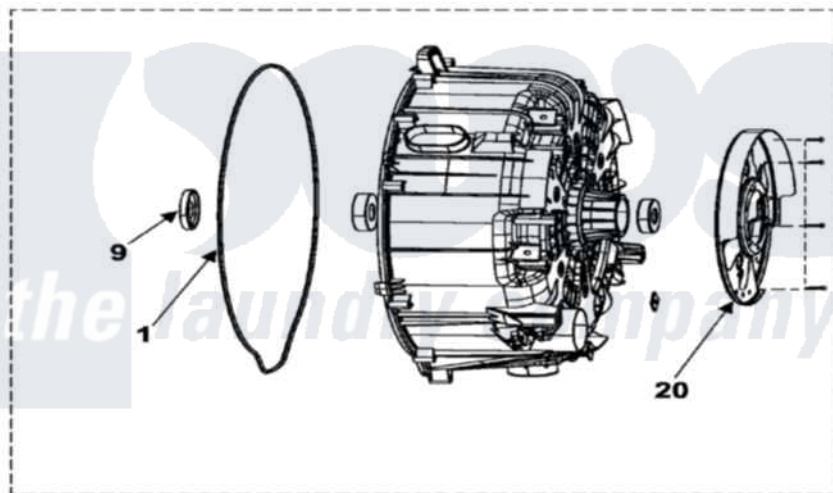

# Samsung WF316LAS 05 - TUB BACK

Samsung Residential Samsung WF316LAS Washer Parts Parts Diagram 05 - TUB BACK

[Click on the part number to view part](#)

Item	Original Part Number	Replaced By	Status	Part Description
1	DC69-00804A	<a href="#">34001296</a>		Gasket, Tub
2	DC61-01257A	<a href="#">34001274</a>		Spring, Suspension
3	DC67-00155A	<a href="#">34001295</a>		Hose Exhaust
4	DC67-00123A	<a href="#">34001293</a>		Hose, Exhaust
5	DC72-00035A	<a href="#">34001298</a>		Clamp, Hose
6	Y00000000		Not Available	SEE NOTE ASSY-SEMI TUB BACK CURRENTLY UNAVAILABLE
7	6011-001554		Not Available	BOLT-ETC;M6,L56,ZPC3(WHT),SWRC
8	DC31-00049A	<a href="#">34001269</a>		Motor-Drum
9	DC62-00156A	<a href="#">34001310</a>		Seal-Oil
10	DC60-50148B	<a href="#">34001271</a>		Nut, Pulley
11	DC60-60049A	<a href="#">34001273</a>		Washer, Spring
12	6031-001531		Not Available	WASHER-PLAIN;SCP1,-,ID7,OD14,
"	DC60-60044A	<a href="#">34001272</a>		Washer, Flat
13	DC65-20008C		Not Available	CLAMP-CABLE;DA-8N

14	DC61-01431B	<a href="#">34001477</a>	Bracket
15	Y00000000		Not Available SEE NOTE BOLT-HEX CURRENTLY UNAVAILABLE
16	DC61-00219C	<a href="#">596669</a>	Clamp, Manifold
17	DC67-00126A	<a href="#">34001294</a>	Hose, Tub To Pump
18	DC65-00014A	<a href="#">34001289</a>	Clamp, Hose
19	DC72-00001D	<a href="#">34001297</a>	Clamp, Hose
20	DC61-01338A		Not Available BRACKET-HOUSING BEARING
21	DC66-00343E		Not Available DAMPER-SHOCK;GW- PJT,STEEL+PP+
NI	DC61-01482A		Not Available BRACKET-HEATER