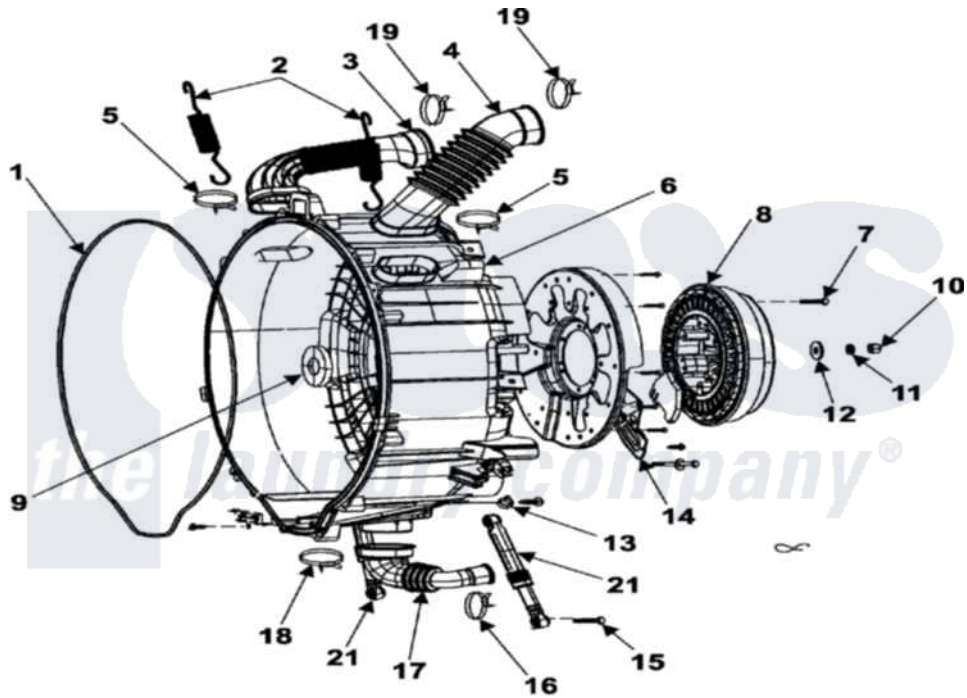

# Samsung WF316LAS 05 - TUB BACK

Samsung Residential Samsung WF316LAS Washer Parts Parts Diagram 05 - TUB BACK

[Click on the part number to view part](#)

Item	Original Part Number	Replaced By	Status	Part Description
1	DC69-00804A	<a href="#">34001296</a>		Gasket, Tub
2	DC61-01257A	<a href="#">34001274</a>		Spring, Suspension
3	DC67-00155A	<a href="#">34001295</a>		Hose Exhaust
4	DC67-00123A	<a href="#">34001293</a>		Hose, Exhaust
5	DC72-00035A	<a href="#">34001298</a>		Clamp, Hose
6	Y00000000		Not Available	SEE NOTE ASSY-SEMI TUB BACK CURRENTLY UNAVAILABLE
7	6011-001554		Not Available	BOLT-ETC;M6,L56,ZPC3(WHT),SWRC
8	DC31-00049A	<a href="#">34001269</a>		Motor-Drum
9	DC62-00156A	<a href="#">34001310</a>		Seal-Oil
10	DC60-50148B	<a href="#">34001271</a>		Nut, Pulley
11	DC60-60049A	<a href="#">34001273</a>		Washer, Spring
12	6031-001531		Not Available	WASHER-PLAIN;SCP1,-,ID7,OD14,
"	DC60-60044A	<a href="#">34001272</a>		Washer, Flat
13	DC65-20008C		Not Available	CLAMP-CABLE;DA-8N

14	DC61-01431B	<a href="#">34001477</a>	Bracket
15	Y00000000		Not Available SEE NOTE BOLT-HEX CURRENTLY UNAVAILABLE
16	DC61-00219C	<a href="#">596669</a>	Clamp, Manifold
17	DC67-00126A	<a href="#">34001294</a>	Hose, Tub To Pump
18	DC65-00014A	<a href="#">34001289</a>	Clamp, Hose
19	DC72-00001D	<a href="#">34001297</a>	Clamp, Hose
20	DC61-01338A		Not Available BRACKET-HOUSING BEARING
21	DC66-00343E		Not Available DAMPER-SHOCK;GW- PJT,STEEL+PP+
NI	DC61-01482A		Not Available BRACKET-HEATER