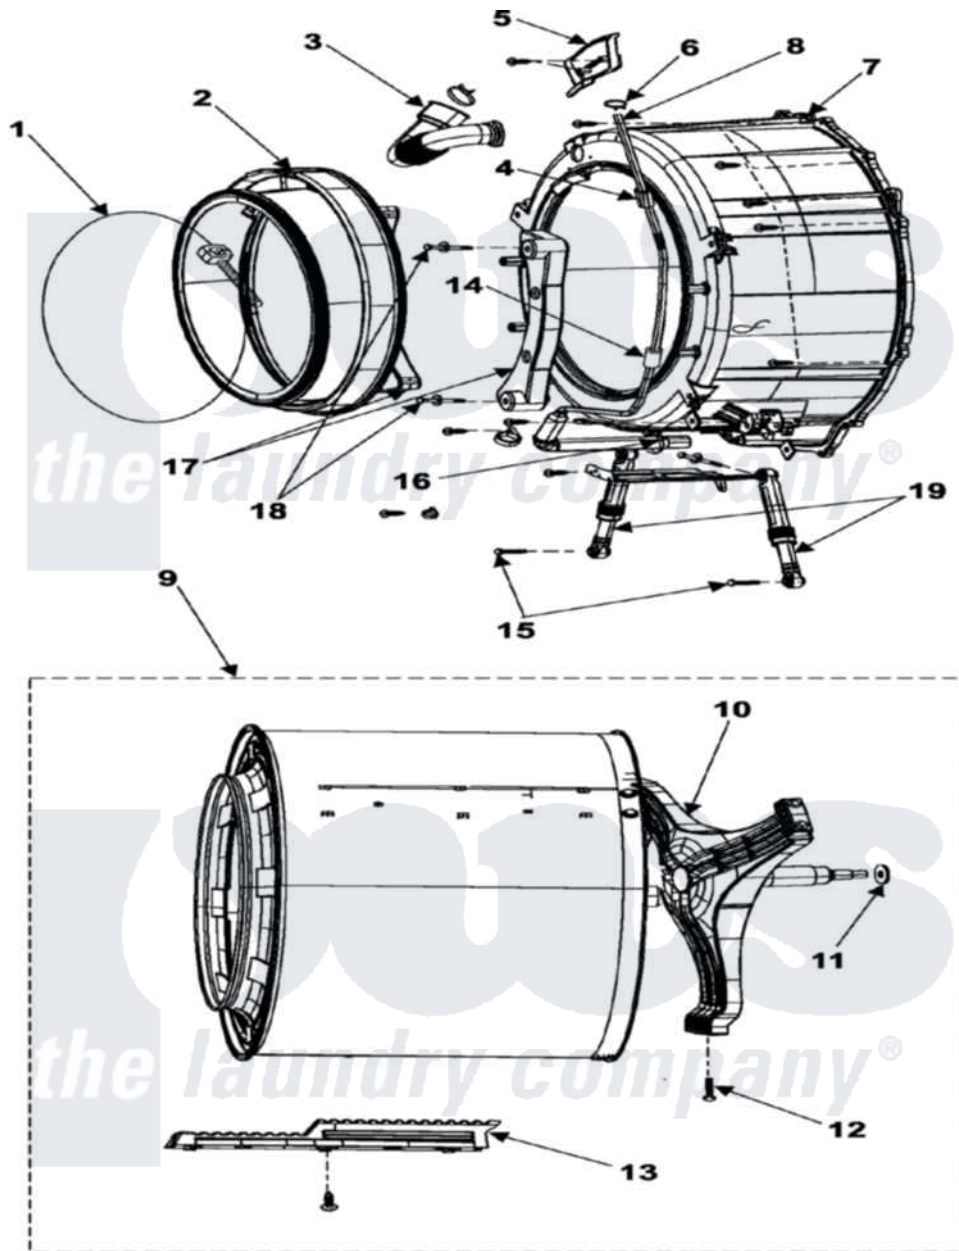

Samsung WF316LAS 06 - TUB FRONT

Samsung Residential Samsung WF316LAS Washer Parts Parts Diagram 06 - TUB FRONT
 Click on the part number to view part

Item	Original Part Number	Replaced By	Status	Part Description
1	DC97-04981D	34001306		Clamp, Bellow To Tub
2	DC64-00802A	34001302		Door-Diaphragm
3	DC67-00122A	34001304		Hose-Drawer Tub
4	DC63-10003E	34001301		Sleeve, Pressure Switch Hose
5	DC61-01172A	34001300		Guide, Water
6	DC61-70029C	34001169		Clamp, Hose
7	DC97-08650A	34001309		Assembly-Semi Tub Front
8	DC67-00124A	34001308		Hose-Ressure
9	DC97-10337A		Not Available	ASSY-DRUM
10	DC97-06986A	34001288		Asst-Flange Shaft
11	6031-001523		Not Available	WASHER-WAVE;SK5,- ,ID35,OD45,
12	6011-001491	34001277		Screw
13	DC66-00434A		Not Available	DRUM-LIFTER
14	DC63-10002D		Not Available	SPONGE-HARNES
15	Y00000000		Not Available	SEE NOTE BOLT-HEX CURRENTLY UNAVAILABLE

16	DC65-00009A	285655	Clamp, Hose
17	DC67-00139A	34001276	Counterweight, Front
18	DC97-02412F	34001158	Bolt Assembly
19	DC66-00343C	34001303	Shock Absorber
NI	DC47-00006G	12002809	Heater Kit