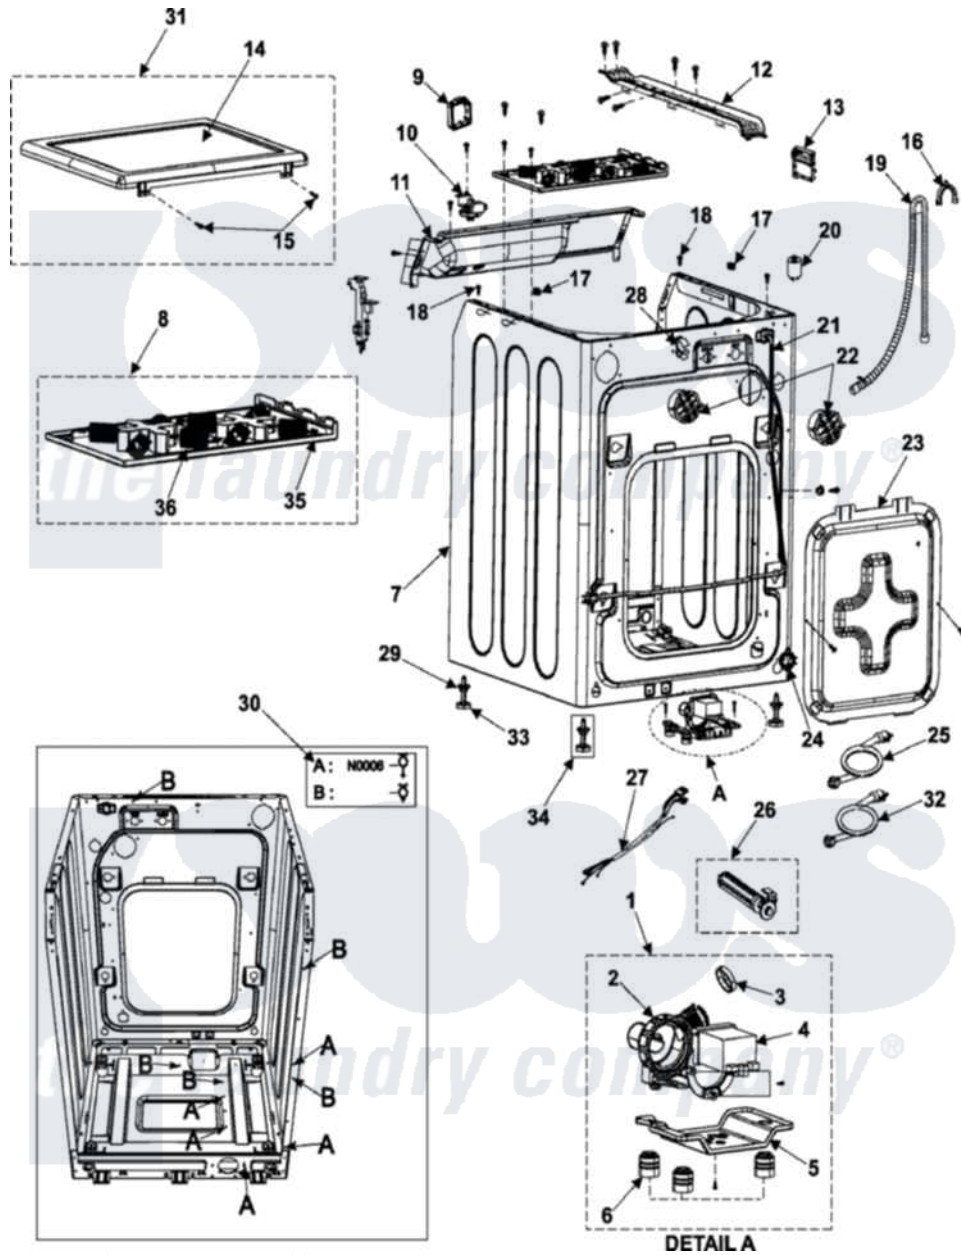

# Samsung WF316LAS/XAA 01 - CABINET

Samsung Residential Samsung WF316LAS/XAA Washer Parts Parts Diagram 01 - CABINET

Click on the part number to view part

Item	Original Part Number	Replaced By	Status	Part Description
1	DC96-00774A	<a href="#">34001320</a>		Assembly-Pump Drain
2	Y00000000		Not Available	SEE NOTE CASE-PUMP CURRENTLY UNAVAILABLE
3	DC62-00202A	<a href="#">34001322</a>		Valve-Check
4	DC31-00054A	<a href="#">DC97-15974C</a>		Drain Pump
5	DC61-01424A		Not Available	BRACKET-PUMP
6	DC63-00619A	<a href="#">34001323</a>		Cushion-Pump
7	DC97-06995D		Not Available	ASSY-FRAME
8	DC97-08635D		Not Available	ASSY-ABSORBER
9	MFS-MEMS-00		Not Available	ASSY PCB PARTS(S)
10	DC97-03716C	<a href="#">34001324</a>		Switch, Pressure Sensor
11	DC61-01166A	<a href="#">34001318</a>		Frame-Plate- Cabinet
12	DC61-01200A	<a href="#">34001326</a>		Channel, Harness
13	<a href="#">W10126750</a>			Assembly Pcb Parts
14	Y00000000		Not Available	SEE NOTE COVER-TOP CURRENTLY UNAVAILABLE
15	6009-001476	<a href="#">34001328</a>		Screw