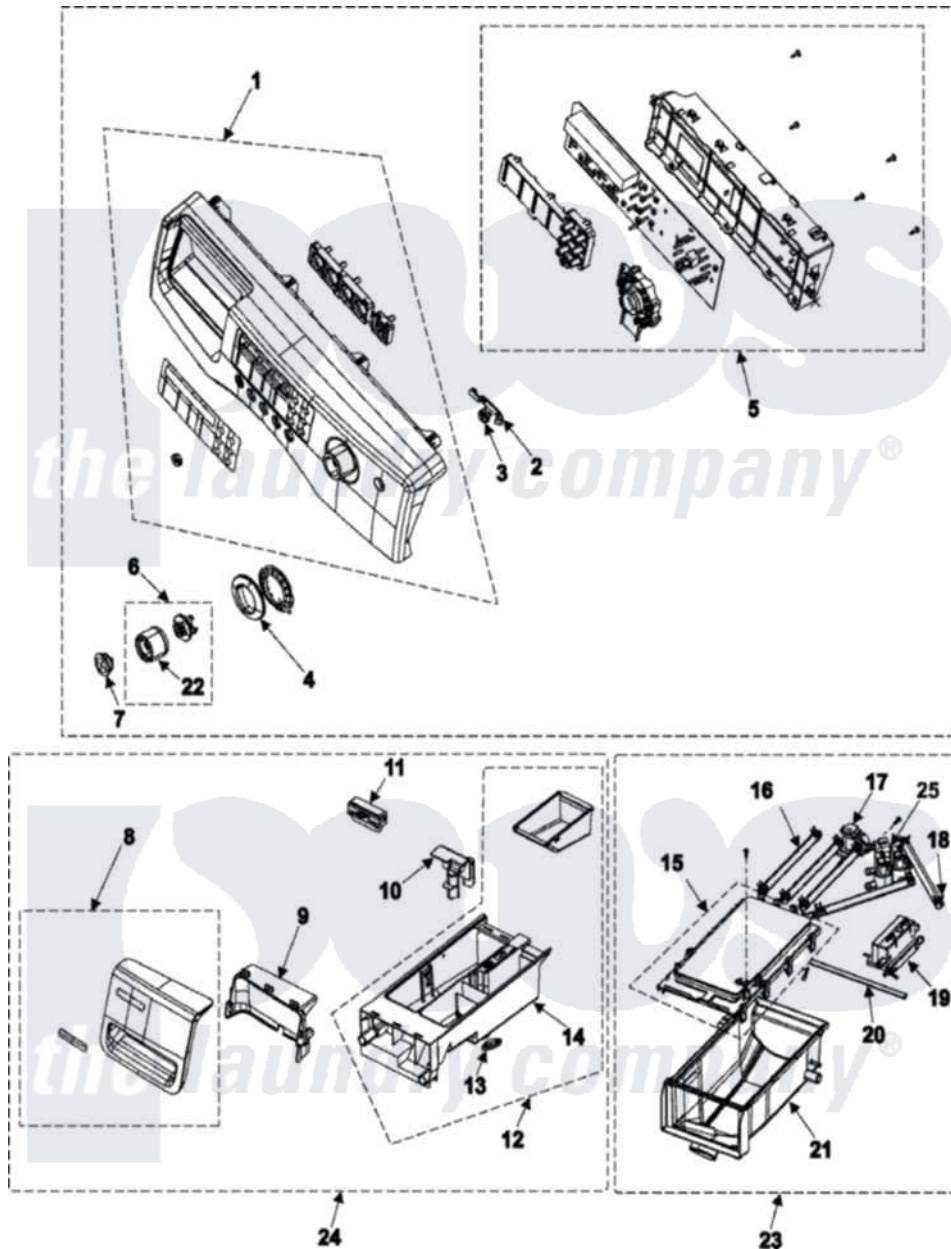

Samsung WF316LAS/XAA 02 - CONTROL PANEL/HOUSING-DRAWER

Samsung Residential Samsung WF316LAS/XAA Washer Parts Diagram 02 - CONTROL PANEL/HOUSING-DRAWER

[Click on the part number to view part](#)

Item	Original Part Number	Replaced By	Status	Part Description
1	DC97-10513B		Not Available	ASSY-S.PANEL CONTROL
2	DC66-00413A	34001419		Lever, Power
3	DC64-01105B		Not Available	BUTTON-PUSH(P)
4	Y00000000		Not Available	SEE NOTE WINDOW ENCODER CURRENTLY UNAVAILABLE
5	W10126756		Not Available	ASSY PCB PARTS(M)
6	DC97-10511A			Assembly-Knob Encoder
7	DC64-01108B		Not Available	BUTTON-ENCODER
8	DC97-10960B		Not Available	ASSY-PANEL DRAWER
9	DC64-01113B		Not Available	HANDLE-DRAWER
10	DC67-00121B	34001401		Cap, Rinse
11	DC61-01171A	34001239		Separator
12	DC97-08774A	34001282		Drawer, Detergent
13	DC63-00516A		Not Available	COVER-DETERGENT
14	DC61-01170A		Not Available	BODY-DRAWER

15	DC97-08800A	34001284	ASSEMBLY-S HOUSING DRAWER
16	DC67-00051B	34001210	Hose-Dispe
17	DC62-30314K		Valve-Water
18	DC65-00008A	596669	Clamp, Manifold
19	DC97-10417A	Not Available	ASSY-GUIDE WATER
20	DC67-00089F	Not Available	HOSE-WATER
21	DC61-01167C	Not Available	HOUSING-DRAWER(L);WF326LAW,PP
22	DC64-01084A	Not Available	KNOB-ENCODER(1);K4-PJT,ABS,-,-
23	DC97-07125C	Not Available	ASSY-HOUSING DRAWER
24	DC97-10336B	Not Available	ASSY-DRAWER
25	DC62-00142G		Valve, Water