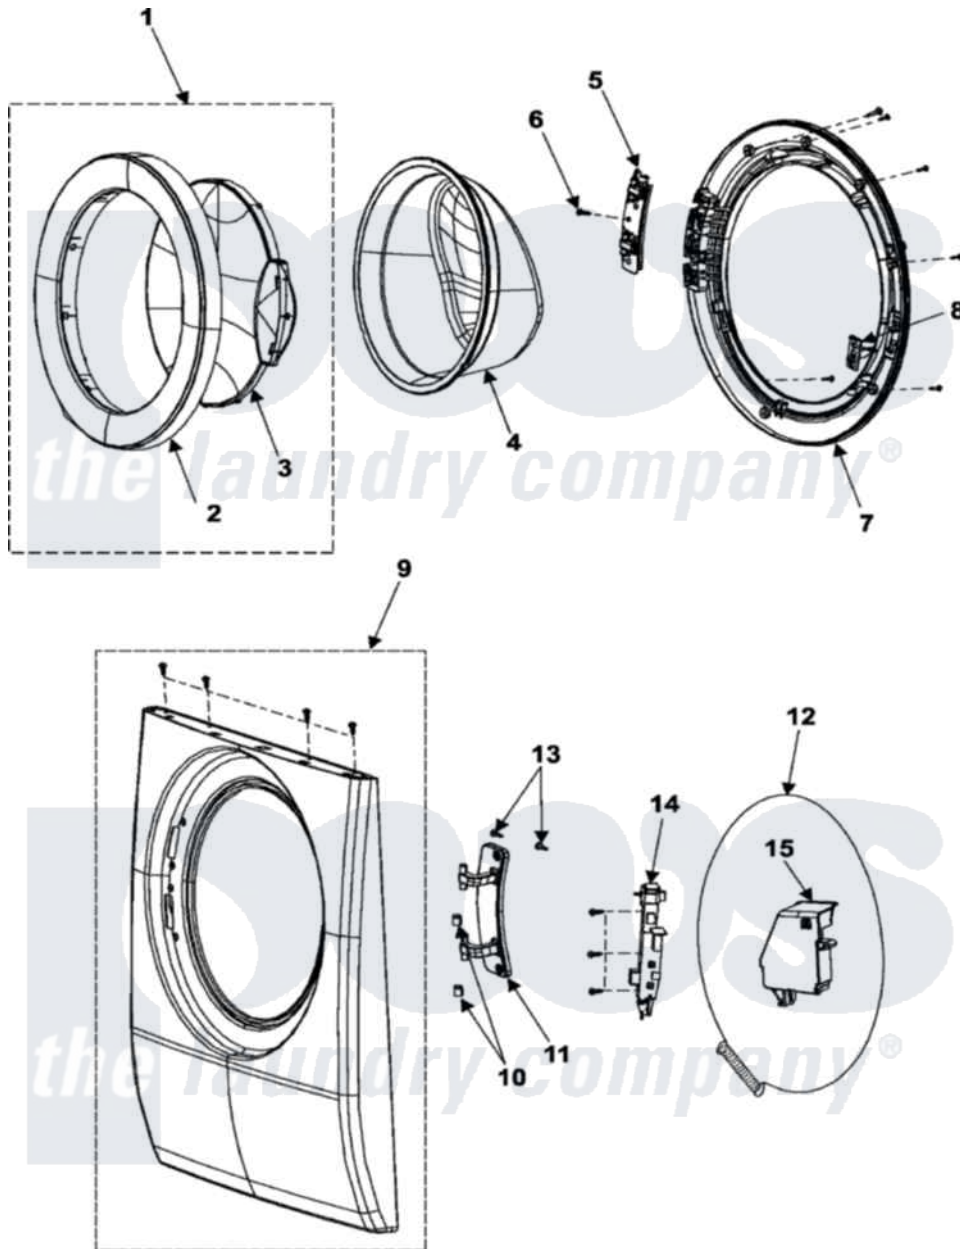

Samsung WF316LAS/XAA 03 - DOOR

Samsung Residential Samsung WF316LAS/XAA Washer Parts Parts Diagram 03 - DOOR
 Click on the part number to view part

Item	Original Part Number	Replaced By	Status	Part Description
1	DC97-10338A		Not Available	ASSY-COVER DOOR
2	Y00000000		Not Available	SEE NOTE COVER-DOOR CURRENTLY AVAILABLE
3	DC64-01120A	35001271		Door Safet
4	DC64-00504A	34001254		Glass, Door
5	DC61-01222A	35001129		Bracket-Hinge
6	6001-001668		Not Available	SCREW-MACHINE;TH,+,M5,L16,PASS
7	DC61-01520A		Not Available	HOLDER-GLASS
8	DC66-00326A	34001260		Hook, Door
9	DC97-10340B		Not Available	ASSY-FRAME FRONT
10	DC61-00891A	34001192		Bushing, Hinge Guide
11	DC61-01532A		Not Available	HINGE-DOOR
12	DC97-04973A	34001266		Clamp, Bellow To Front Panel
13	6001-001773	35001126		Screw-Machine
14	DC64-00519B	8182634		Lock, Door
15	DC63-00893A		Not Available	COVER-DOOR