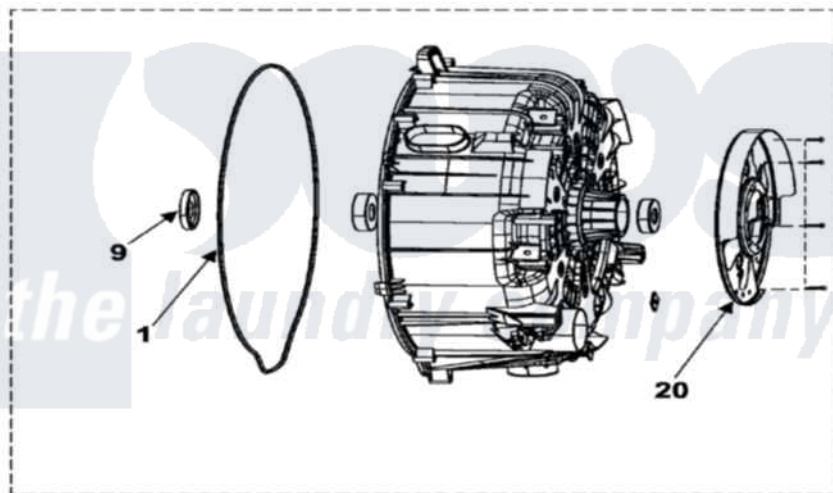

Samsung WF316LAS/XAA 05 - TUB BACK

Samsung [Residential Samsung WF316LAS/XAA Washer Parts](#) Parts Diagram 05 - TUB BACK

[Click on the part number to view part](#)

Item	Original Part Number	Replaced By	Status	Part Description
1	DC69-00804A	34001296		Gasket, Tub
2	DC61-01257A	34001274		Spring, Suspension
3	DC67-00155A	34001295		Hose Exhaust
4	DC67-00123A	34001293		Hose, Exhaust
5	DC72-00035A	34001298		Clamp, Hose
6	Y00000000		Not Available	SEE NOTE ASSY-SEMI TUB BACK CURRENTLY UNAVAILABLE
7	6011-001554		Not Available	BOLT-ETC;M6,L56,ZPC3(WHT),SWRC
8	DC31-00049A	34001269		Motor-Drum
9	DC62-00156A	34001310		Seal-Oil
10	DC60-50148B	34001271		Nut, Pulley
11	DC60-60049A	34001273		Washer, Spring
12	6031-001531		Not Available	WASHER-PLAIN;SCP1,-,ID7,OD14,
"	DC60-60044A	34001272		Washer, Flat
13	DC65-20008C		Not Available	CLAMP-CABLE;DA-8N

14	DC61-01431B	34001477	Bracket
15	Y00000000		Not Available SEE NOTE BOLT-HEX CURRENTLY UNAVAILABLE
16	DC61-00219C	596669	Clamp, Manifold
17	DC67-00126A	34001294	Hose, Tub To Pump
18	DC65-00014A	34001289	Clamp, Hose
19	DC72-00001D	34001297	Clamp, Hose
20	DC61-01338A		Not Available BRACKET-HOUSING BEARING
21	DC66-00343E		Not Available DAMPER-SHOCK;GW- PJT,STEEL+PP+
NI	DC61-01482A		Not Available BRACKET-HEATER