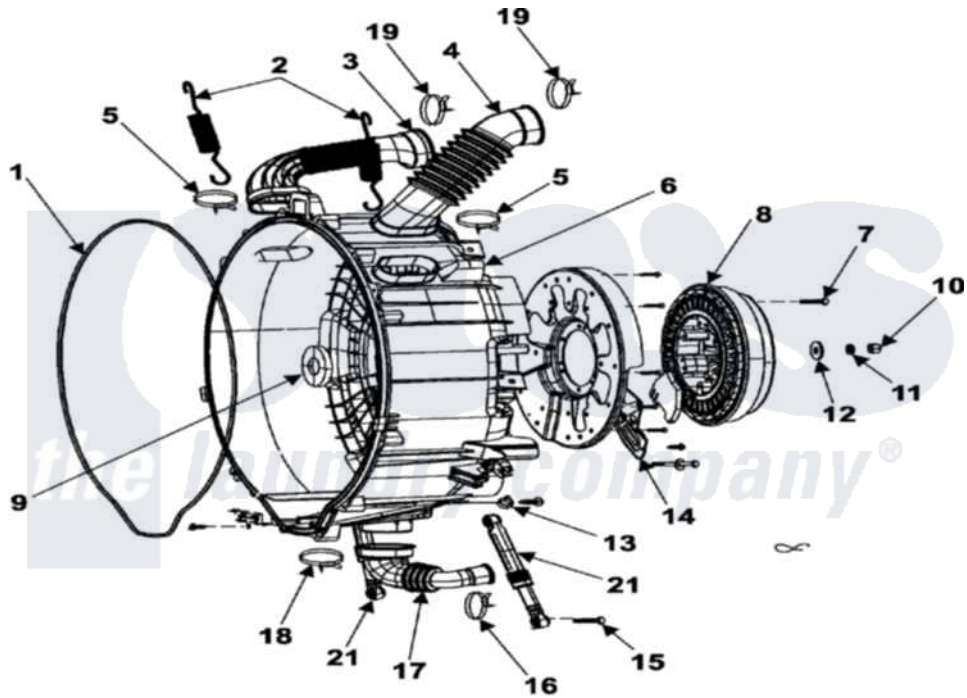

Samsung WF316LAS/XAA 05 - TUB BACK

Samsung [Residential Samsung WF316LAS/XAA Washer Parts](#) Parts Diagram 05 - TUB BACK

[Click on the part number to view part](#)

Item	Original Part Number	Replaced By	Status	Part Description
1	DC69-00804A	34001296		Gasket, Tub
2	DC61-01257A	34001274		Spring, Suspension
3	DC67-00155A	34001295		Hose Exhaust
4	DC67-00123A	34001293		Hose, Exhaust
5	DC72-00035A	34001298		Clamp, Hose
6	Y00000000		Not Available	SEE NOTE ASSY-SEMI TUB BACK CURRENTLY UNAVAILABLE
7	6011-001554		Not Available	BOLT-ETC;M6,L56,ZPC3(WHT),SWRC
8	DC31-00049A	34001269		Motor-Drum
9	DC62-00156A	34001310		Seal-Oil
10	DC60-50148B	34001271		Nut, Pulley
11	DC60-60049A	34001273		Washer, Spring
12	6031-001531		Not Available	WASHER-PLAIN;SCP1,-,ID7,OD14,
"	DC60-60044A	34001272		Washer, Flat
13	DC65-20008C		Not Available	CLAMP-CABLE;DA-8N

14	DC61-01431B	34001477	Bracket
15	Y00000000		Not Available SEE NOTE BOLT-HEX CURRENTLY UNAVAILABLE
16	DC61-00219C	596669	Clamp, Manifold
17	DC67-00126A	34001294	Hose, Tub To Pump
18	DC65-00014A	34001289	Clamp, Hose
19	DC72-00001D	34001297	Clamp, Hose
20	DC61-01338A		Not Available BRACKET-HOUSING BEARING
21	DC66-00343E		Not Available DAMPER-SHOCK;GW- PJT,STEEL+PP+
NI	DC61-01482A		Not Available BRACKET-HEATER