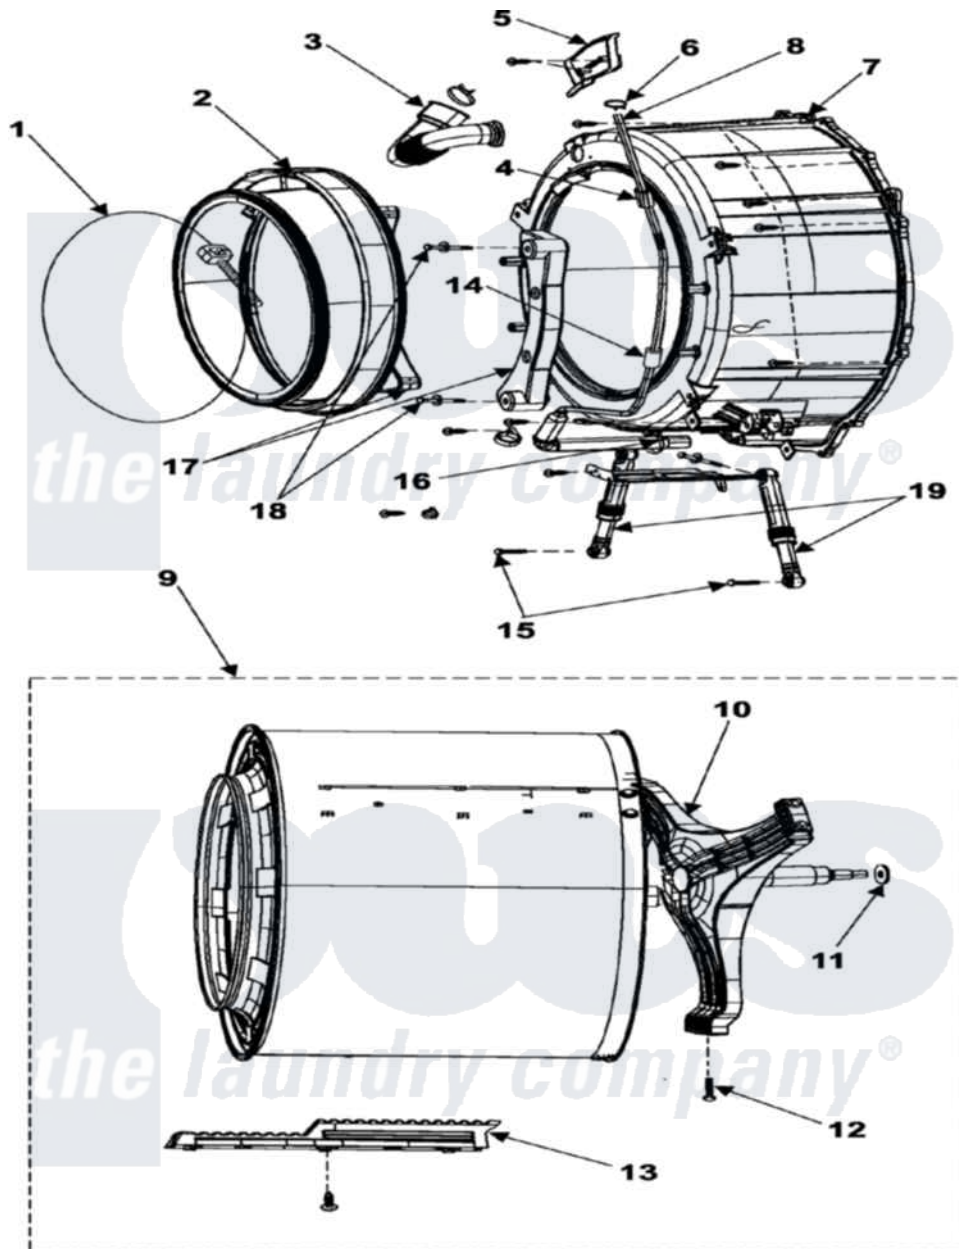

Samsung WF316LAS/XAA 06 - TUB FRONT

Samsung Residential Samsung WF316LAS/XAA Washer Parts Parts Diagram 06 - TUB FRONT
 Click on the part number to view part

Item	Original Part Number	Replaced By	Status	Part Description
1	DC97-04981D	34001306		Clamp, Bellow To Tub
2	DC64-00802A	34001302		Door-Diaphragm
3	DC67-00122A	34001304		Hose-Drawer Tub
4	DC63-10003E	34001301		Sleeve, Pressure Switch Hose
5	DC61-01172A	34001300		Guide, Water
6	DC61-70029C	34001169		Clamp, Hose
7	DC97-08650A	34001309		Assembly-Semi Tub Front
8	DC67-00124A	34001308		Hose-Ressure
9	DC97-10337A		Not Available	ASSY-DRUM
10	DC97-06986A	34001288		Asst-Flange Shaft
11	6031-001523		Not Available	WASHER-WAVE;SK5,- ,ID35,OD45,
12	6011-001491	34001277		Screw
13	DC66-00434A		Not Available	DRUM-LIFTER
14	DC63-10002D		Not Available	SPONGE-HARNES
15	Y00000000		Not Available	SEE NOTE BOLT-HEX CURRENTLY UNAVAILABLE

16	DC65-00009A	285655	Clamp, Hose
17	DC67-00139A	34001276	Counterweight, Front
18	DC97-02412F	34001158	Bolt Assembly
19	DC66-00343C	34001303	Shock Absorber
NI	DC47-00006G	12002809	Heater Kit