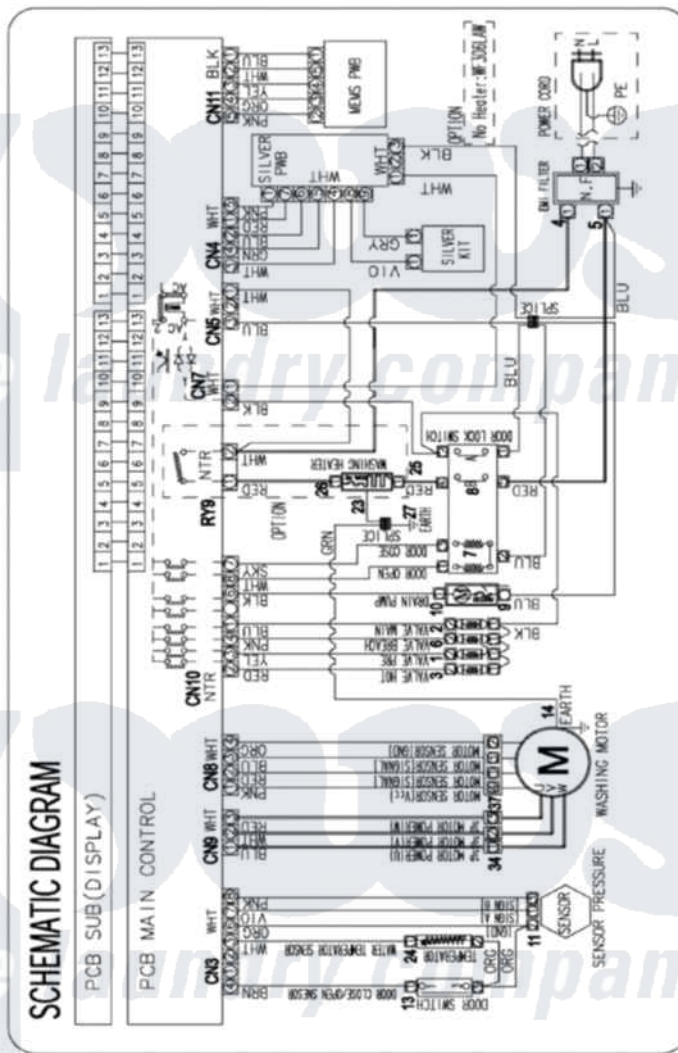

Samsung WF316LAS/XAA 07 - WIRING INFORMATION

Samsung Residential Samsung WF316LAS/XAA Washer Parts Parts Diagram 07 - WIRING INFORMATION  
 Click on the part number to view part

Item	Original Part Number	Replaced By	Status	Part Description
NI	15003914		Not Available	WIRING INFORMATION