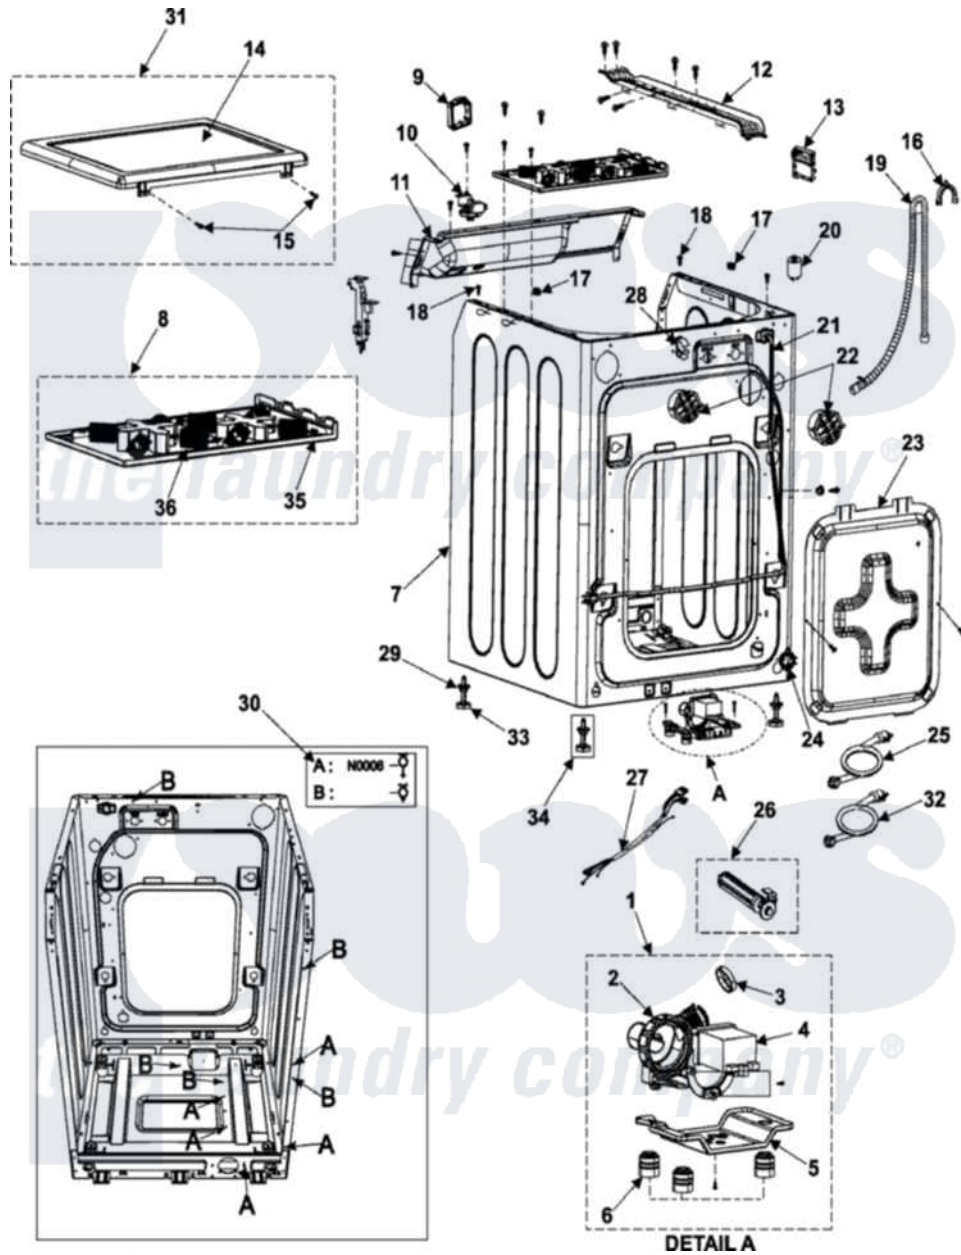

# Samsung WF316LAW 01 - CABINET

Samsung [Residential Samsung WF316LAW Washer Parts](#) Parts Diagram 01 - CABINET  
 Click on the part number to view part

Item	Original Part Number	Replaced By	Status	Part Description
1	DC96-00774A	<a href="#">34001320</a>		Assembly-Pump Drain
2	Y00000000		Not Available	SEE NOTE CASE-PUMP CURRENTLY UNAVAILABLE
3	DC62-00202A	<a href="#">34001322</a>		Valve-Check
4	DC31-00054A	<a href="#">DC97-15974C</a>		Drain Pump
5	DC61-01424A		Not Available	BRACKET-PUMP
6	DC63-00619A	<a href="#">34001323</a>		Cushion-Pump
7	DC97-06995A	<a href="#">34001339</a>		Assembly-Frame Lu
8	DC97-08635D		Not Available	ASSY-ABSORBER
9	MFS-MEMS-00		Not Available	ASSY PCB PARTS(S)
10	DC97-03716C	<a href="#">34001324</a>		Switch, Pressure Sensor
11	DC61-01166A	<a href="#">34001318</a>		Frame-Plate- Cabinet
12	DC61-01200A	<a href="#">34001326</a>		Channel, Harness
13	<a href="#">W10126750</a>			Assembly Pcb Parts
14	DC63-00523A	<a href="#">35001163</a>		Cover-Top Lu
15	6009-001476	<a href="#">34001328</a>		Screw
16	DC62-10278A	<a href="#">34001336</a>		U-Bend, Drain Hose