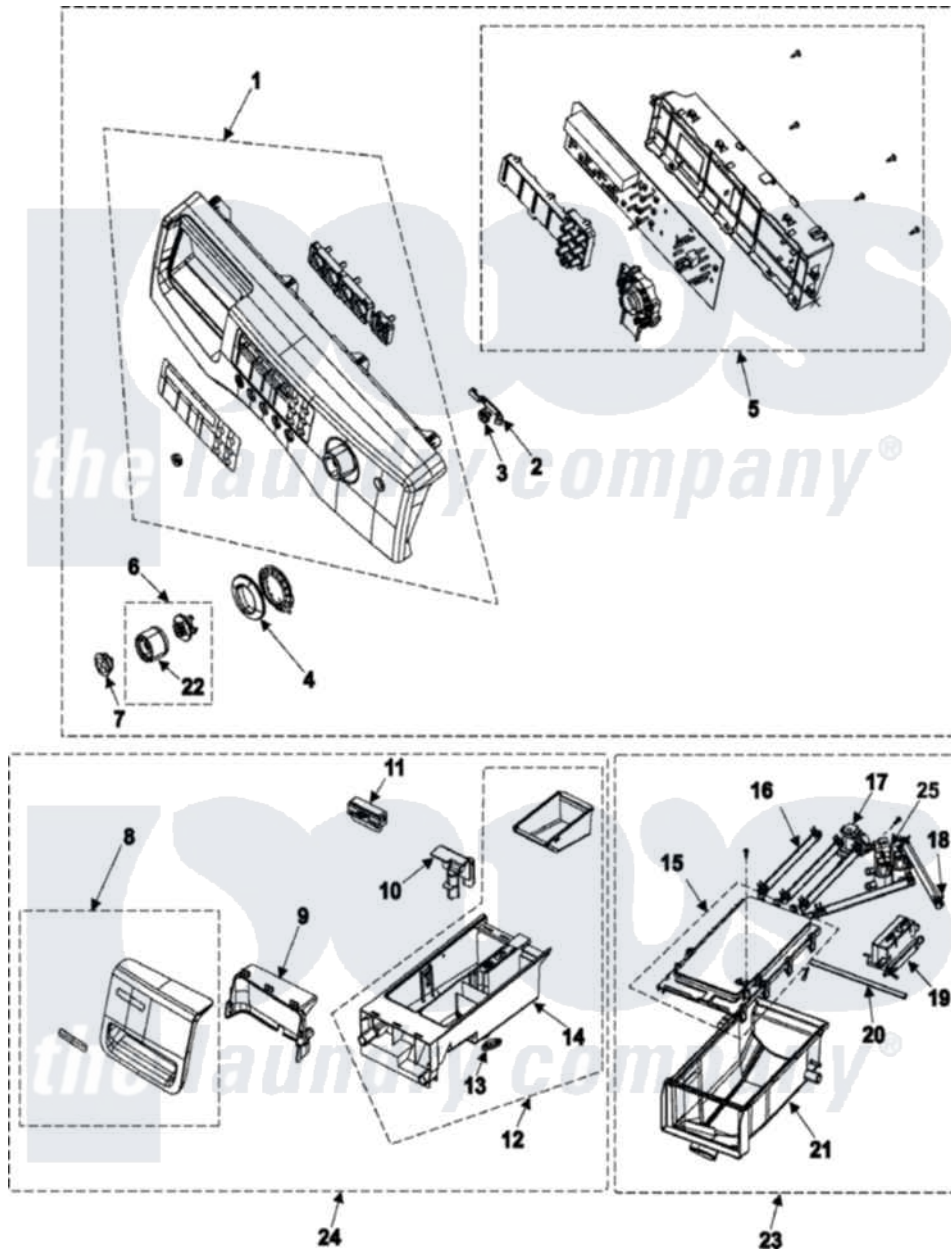

Samsung WF316LAW 02 - CONTROL PANEL/HOUSING-DRAWER

Samsung [Residential Samsung WF316LAW Washer Parts](#) Parts Diagram 02 - CONTROL PANEL/HOUSING-DRAWER
 Click on the part number to view part

Item	Original Part Number	Replaced By	Status	Part Description
1	DC97-10513A		Not Available	ASSY-S.PANEL CONTROL
2	DC66-00413A	34001419		Lever, Power
3	DC64-01105A		Not Available	BUTTON-PUSH(P)
4	Y00000000		Not Available	SEE NOTE WINDOW ENCODER CURRENTLY UNAVAILABLE
5	W10126756		Not Available	ASSY PCB PARTS(M)
6	DC97-10511A			Assembly-Knob Encoder
7	DC64-01108A			Button-Encoder
8	DC97-10960A		Not Available	ASSY-PANEL DRAWER
10	DC67-00121B	34001401		Cap, Rinse
11	DC61-01171A	34001239		Separator
12	DC97-08774A	34001282		Drawer, Detergent
13	DC63-00516A		Not Available	COVER-DETERGENT
14	DC61-01170A		Not Available	BODY-DRAWER
15	DC97-08800A	34001284		ASSEMBLY-S HouSing Drawer
16	DC67-00051B	34001210		Hose-Dispe

17	DC62-30314K		Valve-Water
18	DC65-00008A	596669	Clamp, Manifold
19	DC97-10417A	Not Available	ASSY-GUIDE WATER
20	DC67-00089F	Not Available	HOSE-WATER
21	DC61-01167C	Not Available	HOUSING-DRAWER(L);WF326LAW,PP
22	DC64-01084A	Not Available	KNOB-ENCODER(1);K4-PJT,ABS,-,-
23	DC97-07125C	Not Available	ASSY-HOUSING DRAWER
24	DC97-10336A	Not Available	ASSY-DRAWER
25	DC62-00142G		Valve, Water